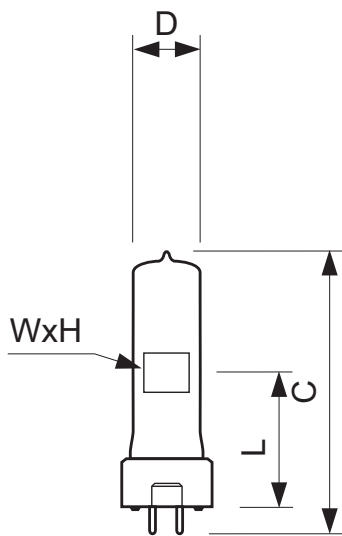

Product data

• General Characteristics

| | |
|----------------------|---------------|
| Philips Code | 6995I/BP |
| ANSI Code | GAD |
| Cap-Base | GY9.5 |
| Bulb Finish | Clear |
| Filament Shape | Bi-Plane |
| Operating Position | s90 |
| Main Application | Entertainment |
| Life to 50% failures | 250 hr |

• Product Dimensions

| | |
|--------------------------------|-------------|
| Overall Length C | 95 (max) mm |
| Diameter D | 0 (max) mm |
| Light Center Length L | 46.5 mm |
| Filament Dimensions (WxH) [mm] | 11.0x14.0 |
| Filament Height H | 14.5 mm |
| Filament Length W | 11 mm |

• Product Data

| | |
|-----------------------------|----------------------------------|
| Order code | 924526745528 |
| Full product code | 924526745528 |
| Full product name | 6995I/BP 1000W GY9.5 240V 1CT |
| Order product name | 6995I/BP 1000W GY9.5 240V 1CT/10 |
| Pieces per pack | 1 |
| Packing configuration | 10 |
| Packs per outerbox | 10 |
| Bar code on pack - EAN1 | 8711500496072 |
| Bar code on outerbox - EAN3 | 8711500499615 |
| Logistic code(s) - 12NC | 924526745528 |
| Net weight per piece | 0.026 kg |

PHILIPS

Dimensional drawing

6995I/BP 1000W GY9.5 240V 1CT

| Product | C (Max) | D (Max) | H (Norm) | L (Norm) | W (Norm) |
|---------------------------|---------|---------|----------|----------|----------|
| 6995I/BP 1000W GY9.5 240V | 95 | 22 | 14.5 | 46.5 | 11 |