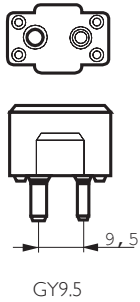

• Product Dimensions

| | |
|--------------------------------|-------------|
| Overall Length C | 95 (max) mm |
| Diameter D | 0 (max) mm |
| Light Center Length L | 46.5 mm |
| Filament Dimensions (WxH) [mm] | 11.0x14.0 |
| Filament Height H | 14.5 mm |
| Filament Length W | 11 mm |

• Product Data

| | |
|-----------------------------|----------------------------------|
| Order code | 924526745528 |
| Full product code | 924526745528 |
| Full product name | 6995I/BP 1000W GY9.5 240V 1CT |
| Order product name | 6995I/BP 1000W GY9.5 240V 1CT/10 |
| Pieces per pack | 1 |
| Packing configuration | 10 |
| Packs per outerbox | 10 |
| Bar code on pack - EAN1 | 8711500496072 |
| Bar code on outerbox - EAN3 | 8711500499615 |
| Logistic code(s) - 12NC | 924526745528 |
| Net weight per piece | 0.026 kg |

PHILIPS

Dimensional drawing

6995I/BP 1000W GY9.5 240V 1CT

| Product | C (Max) | D (Max) | H (Norm) | L (Norm) | W (Norm) |
|---------------------------|---------|---------|----------|----------|----------|
| 6995I/BP 1000W GY9.5 240V | 95 | 22 | 14.5 | 46.5 | 11 |