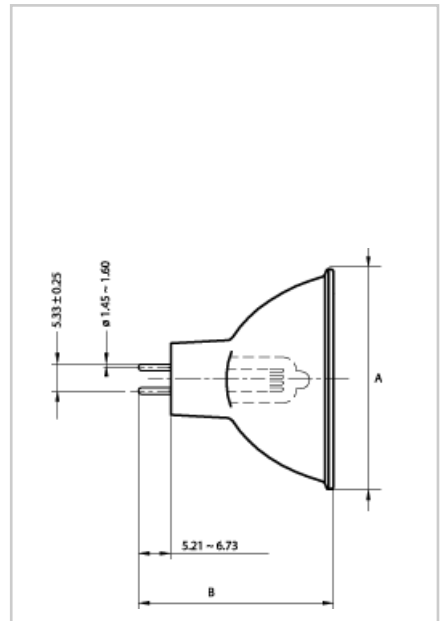

Product selected: ELC 24V 250W 500H

Product Attributes	
Item description	ELC 24V 250W 500H
Bulb shape	Reflector
Bulb finish / Light colour	Clear
Nominal wattage (W)	250
Nominal Voltage (V)	24
Cap	GX5.3
Maximum Lamp length L [mm]	44.5
Diameter D [mm]	50.7
Colour temperature (K)	3400
Ordering Code	0061741

## Product Image

## Product line drawing (image)