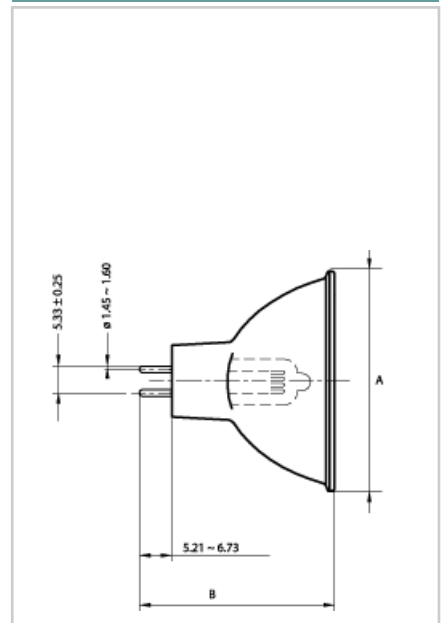

Product selected: ELC 24V 250W

Product Attributes	
Item description	ELC 24V 250W
Bulb shape	Reflector
Bulb finish / Light colour	Clear
Nominal wattage (W)	250
Nominal Voltage (V)	24
Cap	GX5.3
Maximum Lamp length L [mm]	44.5
Diameter D [mm]	50.7
Colour temperature (K)	3400
Ordering Code	0061740

Product Image

Product line drawing (image)

Cap (image)