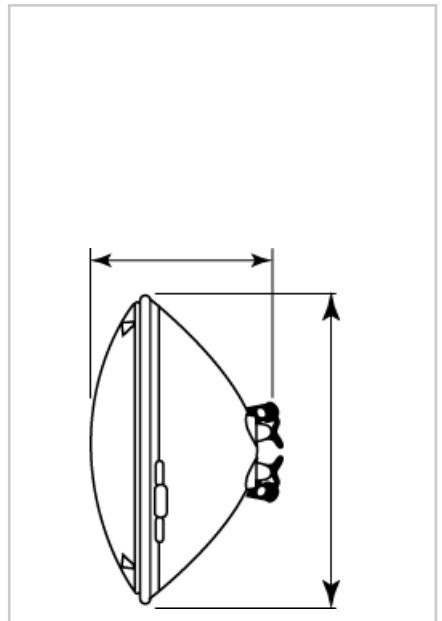

Product selected: PAR 56 12V 300W

Product Attributes

Item description	PAR 56 12V 300W
Bulb shape	Reflector
Bulb finish / Light colour	Aluminium
Nominal wattage (W)	300
Nominal Voltage (V)	12
Cap	Screw
Maximum Lamp length L [mm]	114
Diameter D [mm]	178
Colour temperature (K)	2850
Ordering Code	9061532

Fixture rating

Product Image

Product line drawing (image)

Cap (image)