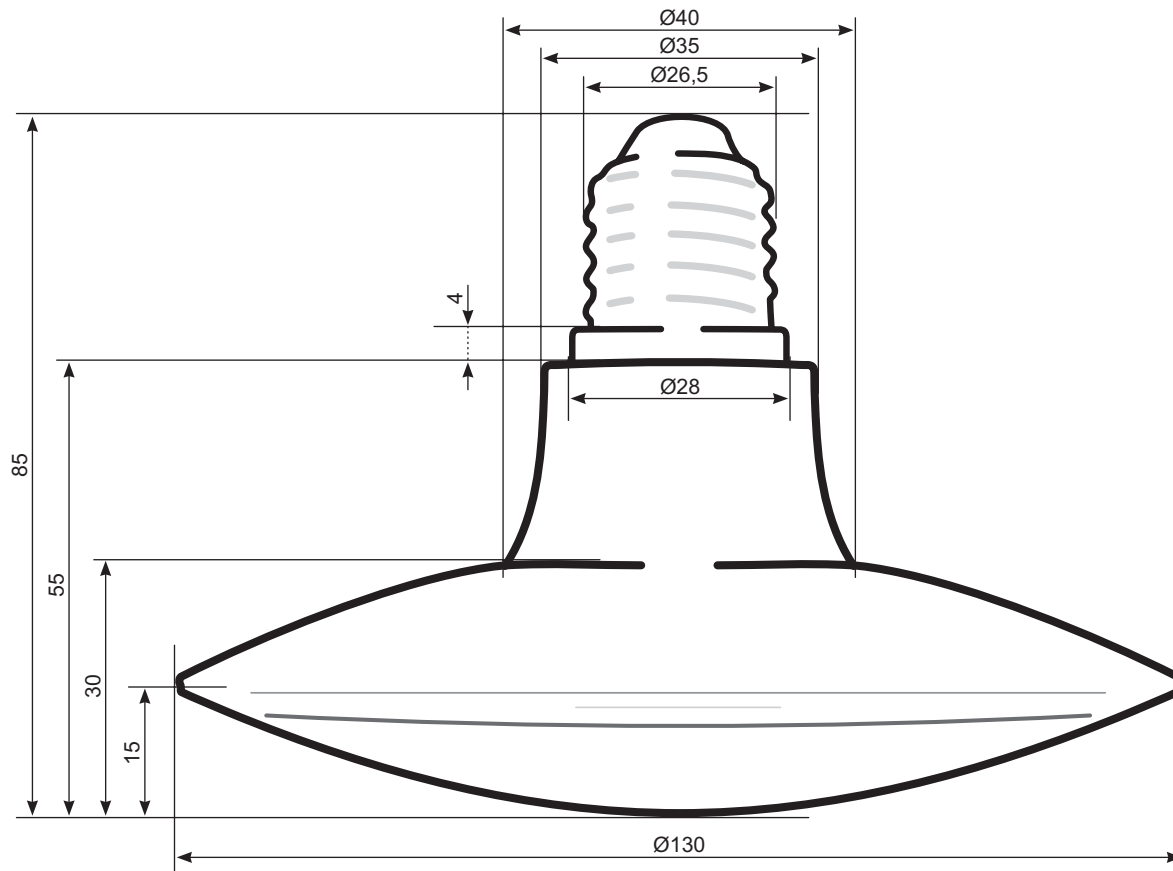

OMNILUX LED PAR-46 230V E-27 11W 6400K  
No. 88103010

all dimensions are in ***mm***

19.12.2016 165  
Ver. 9.337