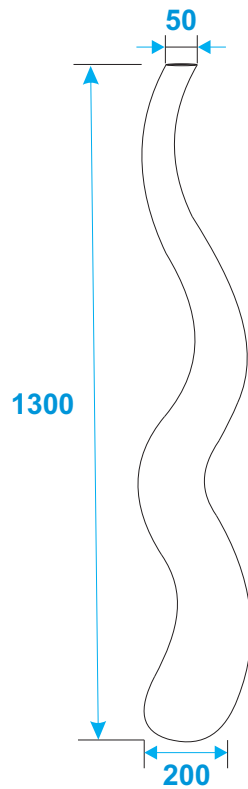

EUROPALMS®

L I K E N A T U R E

WAVE-150 | No. 83011905 white

*all dimensions in millimeters