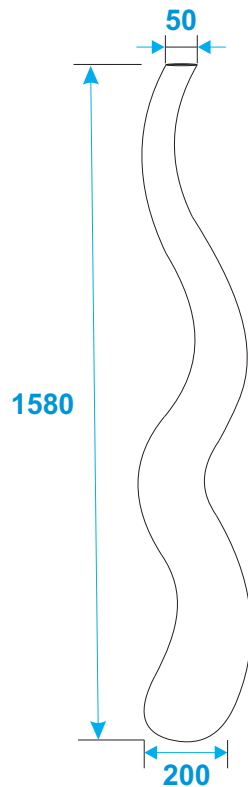

EUROPALMS®

L I K E N A T U R E

WAVE-150 | No. 83011904 white

*all dimensions in millimeters