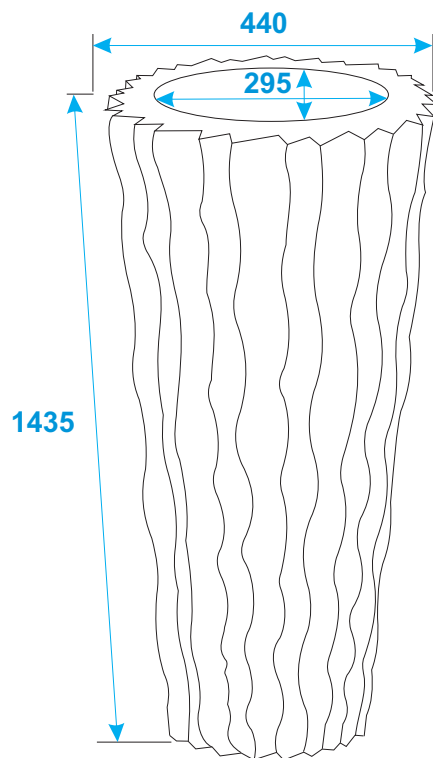

EUROPALMS®

L I K E N A T U R E

LAMELLA-140

No. 83011901 white

*all dimensions in millimeters