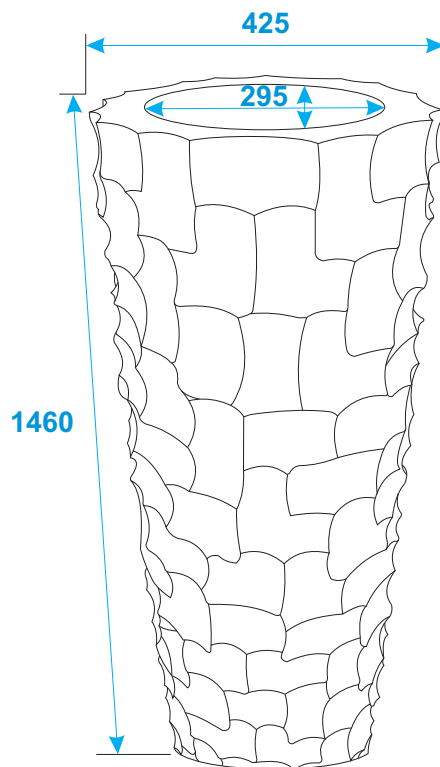

# EUROPALMS®

L I K E N A T U R E

**SPATTLE-140** | No. 83011900  with

\*all dimensions in millimeters