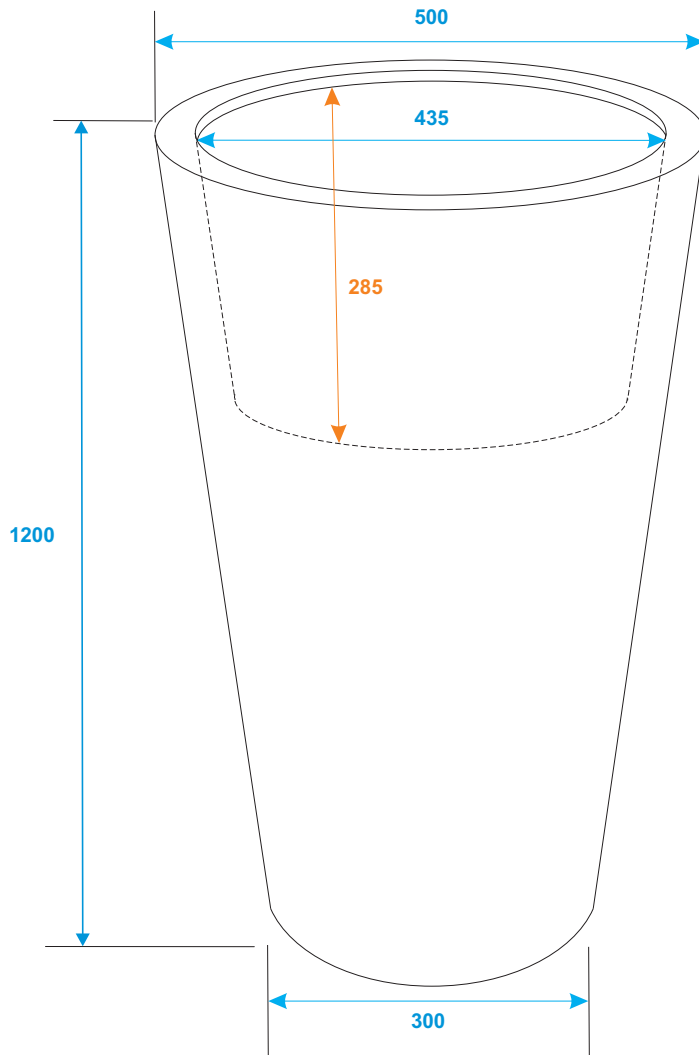

EUROPALMS®

L I K E N A T U R E

Leichtsin
DELUXE-120
SHINY

No.
83011891  silver
83011892  gold

*all dimensions in millimeters