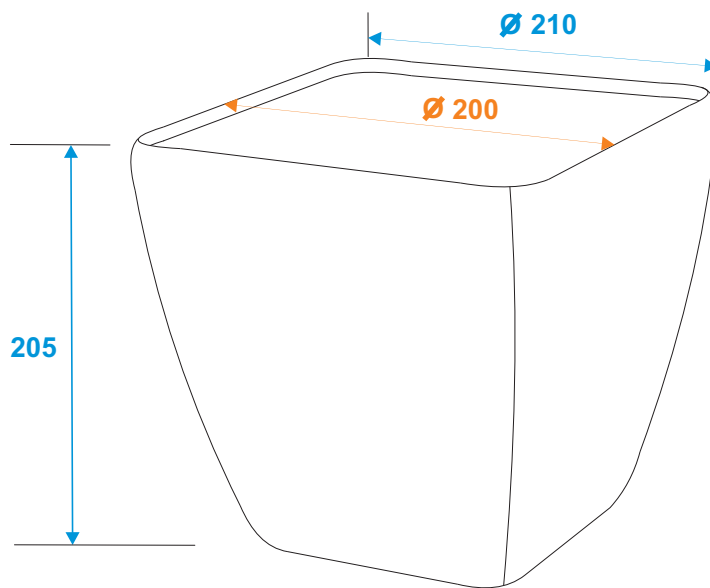

EUROPALMS®

L I K E N A T U R E

STONA-20 | No.
83011428  beige
83011429  gray

*all dimensions in millimeters