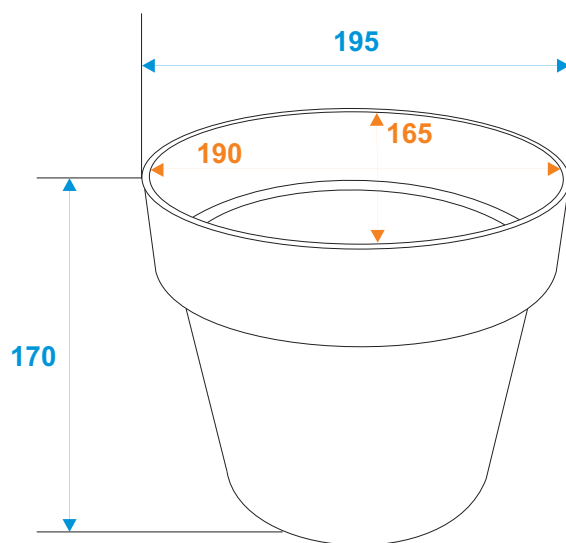

EUROPALMS®

L I K E N A T U R E

STONA-77 | No. 83011016 ■ rot

*all dimensions in millimeters