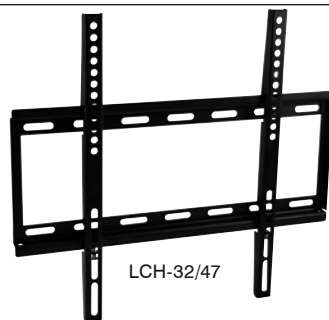

No. 81012408	LCH-32/47
No. 81012410	LCH-36/55
No. 81012416	LCH-32/47M
No. 81012421	LCH-36/55M2
No. 81012430	LCH-36/55M
No. 81012441	LSH-10/37

EUROLITE LCH Wall mount for LCD monitors

Wall mount

- Wall mount for LCD monitors
- VESA standard
- Mounting materials included in the delivery

LCH-32/47

LCH-36/55

LCH-32/47M

LCH-36/55M2

LCHP-36/55M

LSH-10/37

Technical specifications:

Device:	81012441	81012408	81012416	81012410	81012430	81012421
Max. load WLL (4-fold):	25 kg	35 kg	35 kg	60 kg	60 kg	60 kg
Max. load BGV C1 (8-fold):	13 kg	18 kg	18 kg	30 kg	30 kg	30 kg
Interface dimensions:	200 x 200 mm	470 x 205 mm	470 x 220 mm	710 x 510 mm	700 x 498 mm	498 x 700 mm
Distance to wall:	19 mm	35 mm	35 mm	50 mm	75-265 mm	75 mm
Dimensions:	275 x 232 x 19 mm	470 x 430 x 30 mm	470 x 220 x 18 mm	760 x 510 x 50 mm	780 x 498 x 265 mm	748 x 498 x 75 mm
Weight:	2 kg	1 kg	2 kg	4.5 kg	12.2 kg	5.8 kg

NEW

No. 81012409	FWH-32/50
No. 81012433	FWH-37/70
No. 81012434	FWHD-32/60
No. 81012437	FWHD-26/55

EUROLITE Wall mount for monitors

Wall mount

- Wall mount for LCD monitors
- Stable metal version
- VESA standard
- Mounting materials included in the delivery

FWH-32/50

FWH-37/70

FWHD-32/60

FWHD-26/55

Technical specifications:

Device:	81012437	81012409	81012434	81012433
Max. load WLL (4-fold):	120 kg	120 kg	120 kg	120 kg
Max. load BGV C1 (8-fold):	60 kg	60 kg	60 kg	60 kg
Interface dimensions:	400 x 400 mm	400 x 500	600 x 400 mm	600 x 800 mm
Distance to wall:	59 - 473 mm	83 mm	59 - 279 mm	83 mm
Dimensions:		547 x 430 x 95 mm		850 x 630 x 95 mm
Weight:	5 kg	3 kg	2.7 kg	4 kg