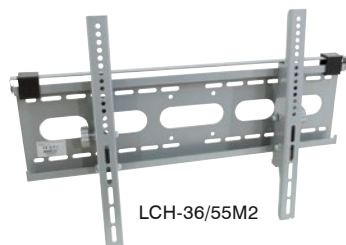

No. 81012408	LCH-32/47
No. 81012410	LCH-36/55
No. 81012416	LCH-32/47M
No. 81012421	LCH-36/55M2
No. 81012430	LCH-36/55M
No. 81012441	LSH-10/37

EUROLITE LCH Wall mount for LCD monitors

Wall mount

- Wall mount for LCD monitors
- VESA standard
- Mounting materials included in the delivery

LCH-32/47

LCH-36/55

LCH-32/47M

LCH-36/55M2

LCHP-36/55M

LSH-10/37

Technical specifications:

Device:	81012441	81012408	81012416	81012410	81012430	81012421
Max. load WLL (4-fold):	25 kg	35 kg	35 kg	60 kg	60 kg	60 kg
Max. load BGV C1 (8-fold):	13 kg	18 kg	18 kg	30 kg	30 kg	30 kg
Interface dimensions:	200 x 200 mm	470 x 205 mm	470 x 220 mm	710 x 510 mm	700 x 498 mm	498 x 700 mm
Distance to wall:	19 mm	35 mm	35 mm	50 mm	75-265 mm	75 mm
Dimensions:	275 x 232 x 19 mm	470 x 430 x 30 mm	470 x 220 x 18 mm	760 x 510 x 50 mm	780 x 498 x 265 mm	748 x 498 x 75 mm
Weight:	2 kg	1 kg	2 kg	4.5 kg	12.2 kg	5.8 kg

NEW

No. 81012409	FWH-32/50
No. 81012433	FWH-37/70
No. 81012434	FWHD-32/60
No. 81012437	FWHD-26/55

EUROLITE Wall mount for monitors

Wall mount

- Wall mount for LCD monitors
- Stable metal version
- VESA standard
- Mounting materials included in the delivery

EUROLITE PDH-43/65 Projector ceiling bracket

Multifunctional ceiling bracket

- Suitable for projectors up to max. 10 kg
- Swivel: +/- 12°, Tilt +/- 23°
- Bracket made of high quality material (steel and aluminum)