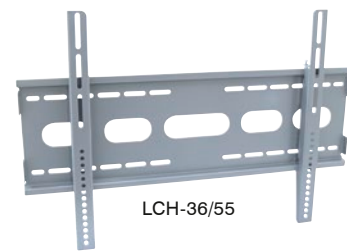

No. 81012408	LCH-32/47
No. 81012410	LCH-36/55
No. 81012416	LCH-32/47M
No. 81012421	LCH-36/55M2
No. 81012430	LCH-36/55M
No. 81012441	LSH-10/37

EUROLITE LCH Wall mount for LCD monitors

Wall mount

- Wall mount for LCD monitors
- VESA standard
- Mounting materials included in the delivery

LCH-32/47

LCH-36/55

LCH-32/47M

LCH-36/55M2

LCHP-36/55M

LSH-10/37

Technical specifications:

Device:	81012441	81012408	81012416	81012410	81012430	81012421
Max. load WLL (4-fold):	25 kg	35 kg	35 kg	60 kg	60 kg	60 kg
Max. load BGV C1 (8-fold):	13 kg	18 kg	18 kg	30 kg	30 kg	30 kg
Interface dimensions:	200 x 200 mm	470 x 205 mm	470 x 220 mm	710 x 510 mm	700 x 498 mm	498 x 700 mm
Distance to wall:	19 mm	35 mm	35 mm	50 mm	75-265 mm	75 mm
Dimensions:	275 x 232 x 19 mm	470 x 430 x 30 mm	470 x 220 x 18 mm	760 x 510 x 50 mm	780 x 498 x 265 mm	748 x 498 x 75 mm
Weight:	2 kg	1 kg	2 kg	4.5 kg	12.2 kg	5.8 kg

NEW

No. 81012409	FWH-32/50
No. 81012433	FWH-37/70
No. 81012434	FWHD-32/60
No. 81012437	FWHD-26/55

EUROLITE Wall mount for monitors

Wall mount

- Wall mount for LCD monitors
- Stable metal version
- VESA standard
- Mounting materials included in the delivery

EUROLITE PDH-43/65 Projector ceiling bracket

Multifunctional ceiling bracket

- Suitable for projectors up to max. 10 kg
- Swivel: +/- 12°, Tilt +/- 23°
- Bracket made of high quality material (steel and aluminum)