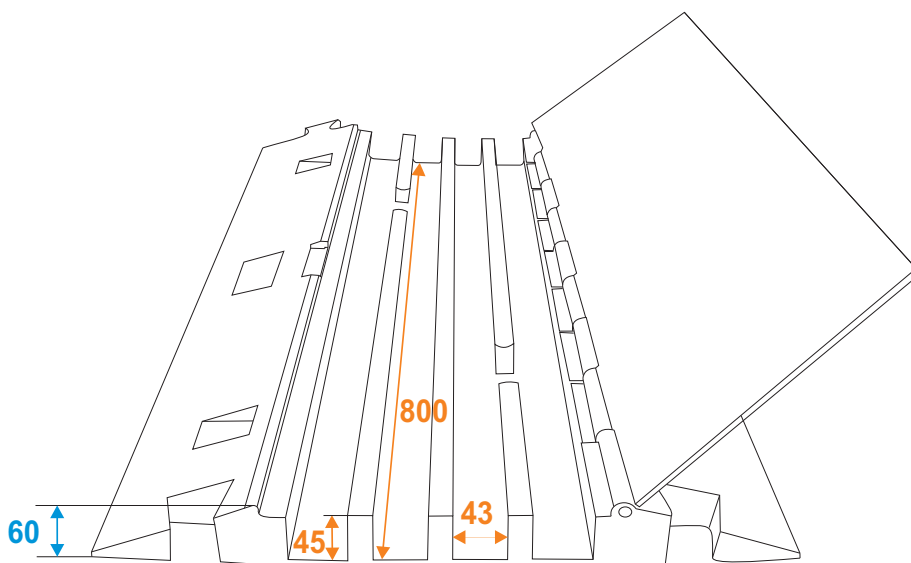

**80702935**

**CABLE CROSSOVER**

4 channels 800mm x 550mm

\*all dimensions in millimeters