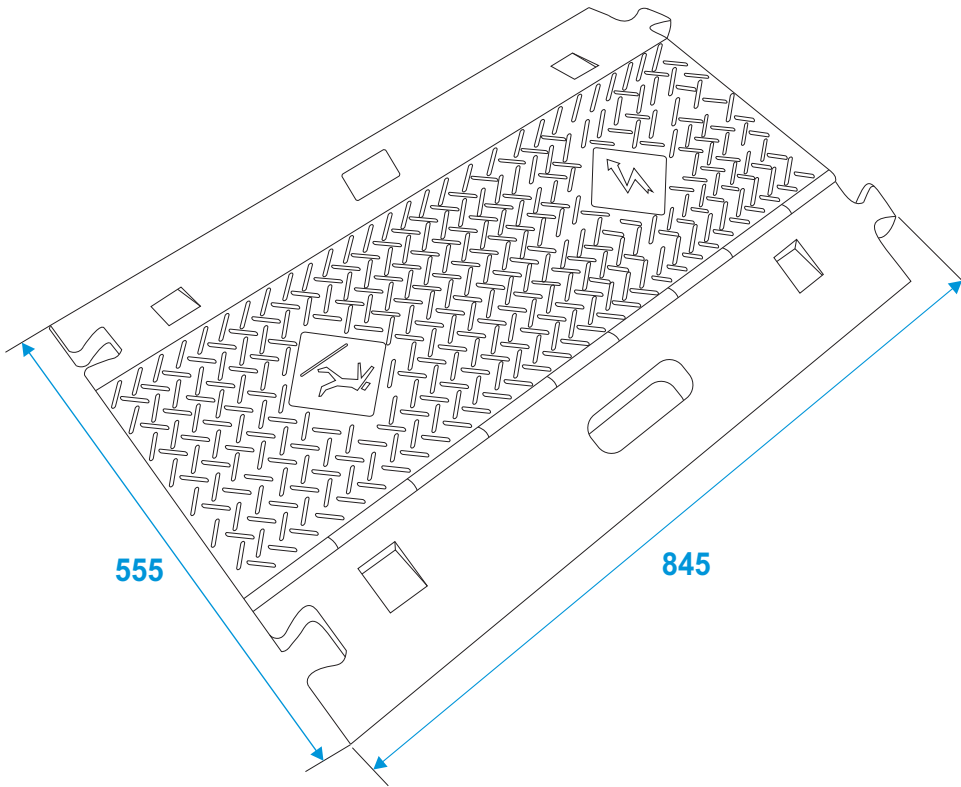

**80702935**

**CABLE CROSSOVER**

4 channels 800mm x 550mm

\*all dimensions in millimeters