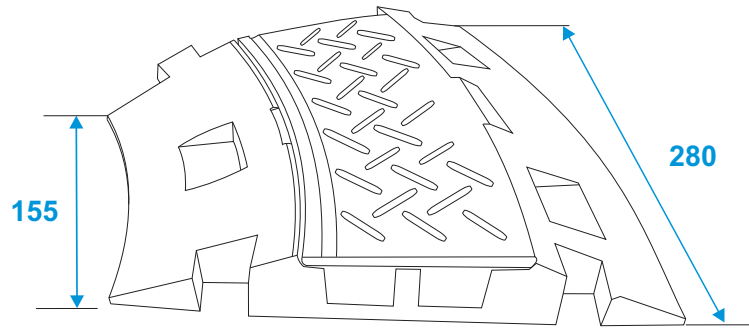

80702925
CABLE CROSSOVER
2 channels curve 35°

*all dimensions in millimeters