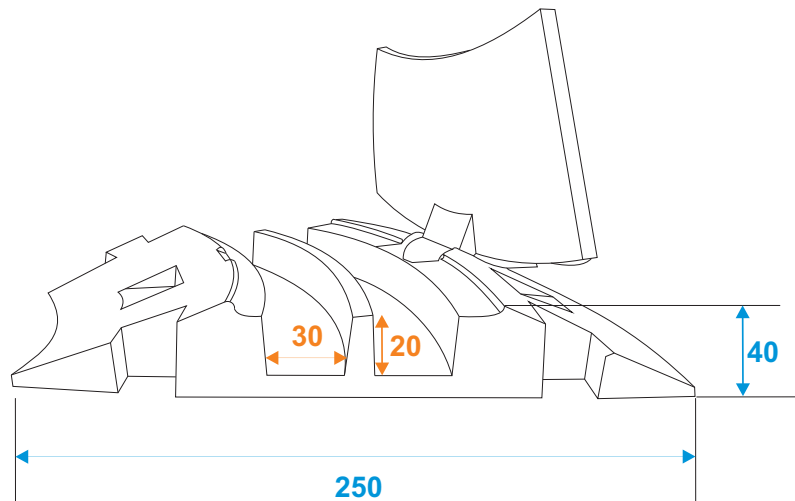

80702925
CABLE CROSSOVER
2 channels curve 35°

*all dimensions in millimeters