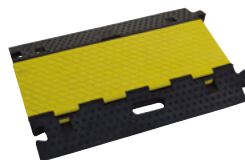

No. 80702920
EUROLITE Cablebridge 2 Channels 1000x250mm
 Rugged cable crossover with antislip yellow cover and 7.5 t maximum load

No. 80702921
EUROLITE KB-2 Cablebridge 2 Channels 1010x240x45mm
 Rugged cable crossover with antislip yellow cover and 5 t maximum load

No. 80702925
EUROLITE Cablebridge 2 Channels curve 35 degr.
 Rugged cable crossover with antislip yellow cover

No. 80702935
EUROLITE Cablebridge 4 Channels 800mm x 550mm
 Rugged cable crossover with antislip yellow cover and 3 t maximum load

No. 80702936
EUROLITE Cablebridge 5 Channels 800mm x 450mm
 Rugged cable crossover with antislip yellow cover and 4 t maximum load

No. 8070293B
EUROLITE Cablebridge 5 Channels 900x500x50mm
 Rugged cable crossover with yellow cover and 9 t maximum load