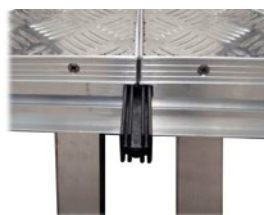

No. 8070287R

GUIL TMU-09/440 Profile connector
Plastic connector for TM-440 stage element