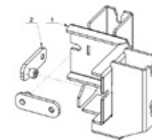

ALUTRUSS BE-1F4 leg clamp (4 legs)

NEW

No. 8070278H

ALUTRUSS BE-1VK Handrail connection clamp

NEW

No. 80702785

ALUTRUSS BE-14060 Telescopic foot 40-60cm

NEW

No. 80702787

ALUTRUSS BE-16010 Telescopic foot 60-100cm

NEW

No. 8070278J

ALUTRUSS BE-1V3 connection clamp for BE-1G3

NEW

No. 8070278K

ALUTRUSS BE-1V3E connection clamp for BE-1G3