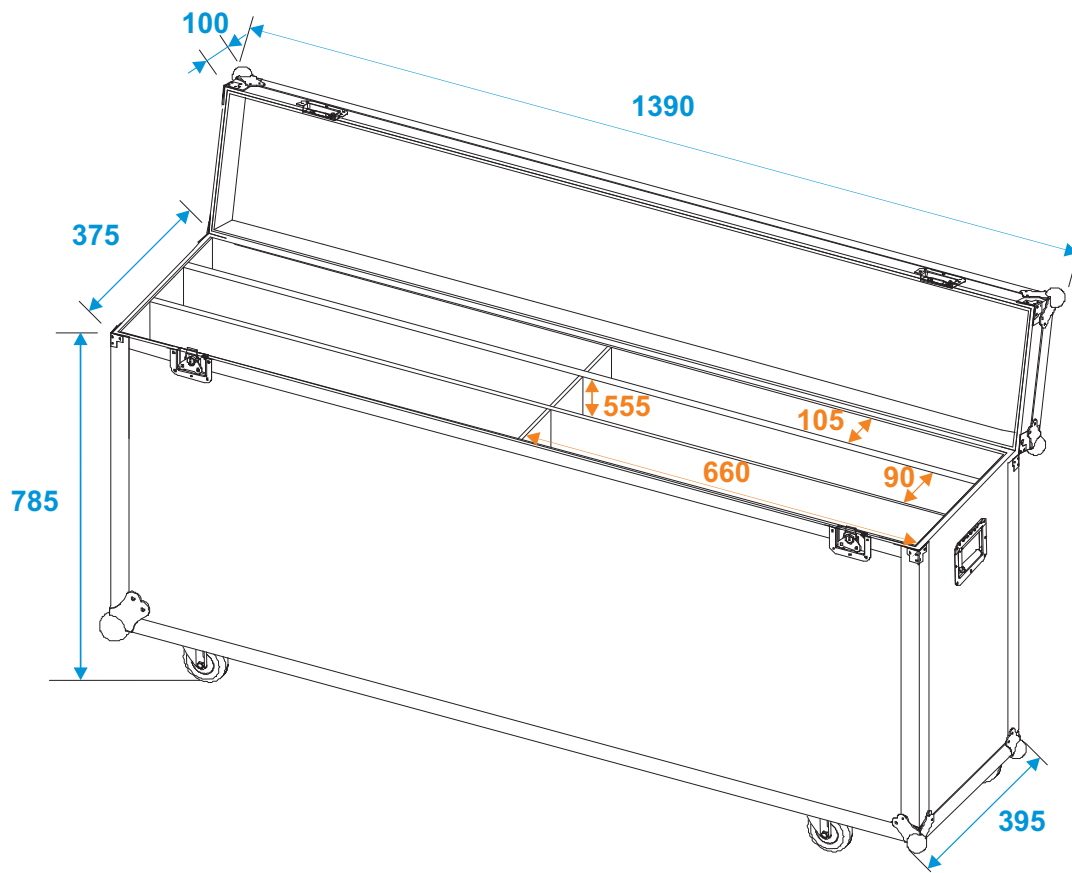

Flightcase

80503140 Flightcase for 6x LED Pixel Mesh 64x64

*all dimensions in millimeters