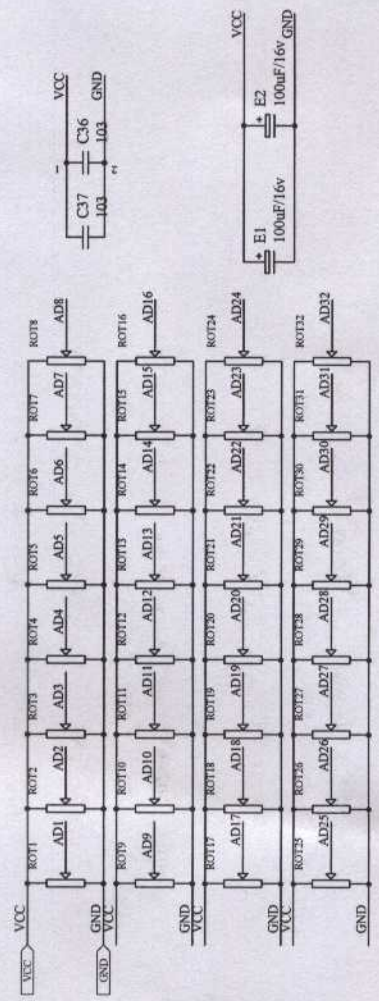

ROW0	1
ROW1	2
ROW2	3
ROW3	4
ROW4	5
ROW5	6
ROW6	7
ROW7	8
ROW8	9
ROW9	10
ROW10	11
ROW11	12
ROW12	13
ROW13	14
ROW14	15
ROW15	16
ROW16	17
ROW17	18
ROW18	19
ROW19	20
ROW20	21
ROW21	22
ROW22	23
ROW23	24
ROW24	25
ROW25	26
ROW26	27
ROW27	28
ROW28	29
ROW29	30
ROW30	31
ROW31	32
ROW32	33
ROW33	34
ROW34	35
ROW35	36
ROW36	37
ROW37	38
ROW38	39
ROW39	40

46#PN

Title		EUROLITE DMX SCENE SETTER 24/48	
Size	Number	Revision	Version 1.0
B	70064545		
Date:	13-Nov-2004	Sheet of	1
File:	U:\PC\T\中文\景台打灯\欧光景台灯\DMX\景台灯文件\欧光景台灯\欧光景台灯.P2J	Sheet of	6