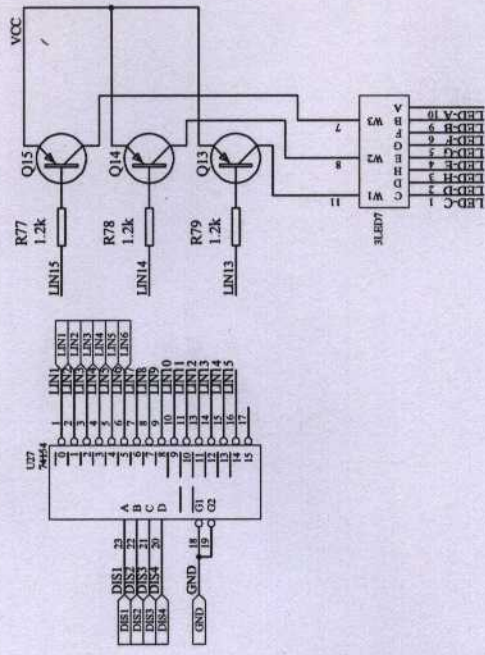

Title		EUROLITE DMX SCENE SETTER 24/48	
Size	Number	Revision	Version
B	70064545		1.0
Date:	15-Nov-2004	Sheet of	1
File:	W:\MCP\PROJECTS\SETTER\DMX\DMX24\DMX24.DWG	Sheet of	1