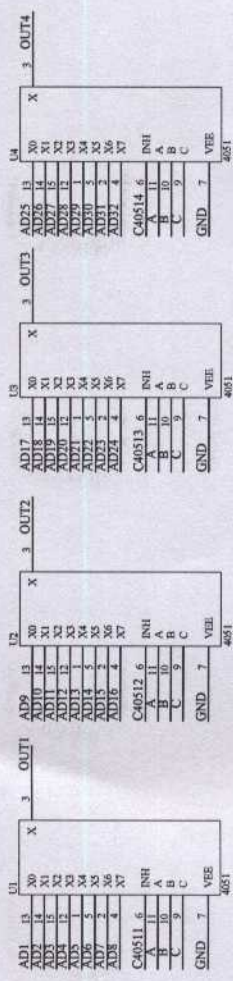

ROW0	1
ROW1	2
ROW2	3
ROW3	4
ROW4	5
ROW5	6
ROW6	7
ROW7	8
ROW8	9
ROW9	10
ROW10	11
ROW11	12
ROW12	13
ROW13	14
ROW14	15
ROW15	16
ROW16	17
ROW17	18
ROW18	19
ROW19	20
ROW20	21
ROW21	22
ROW22	23
ROW23	24
ROW24	25
ROW25	26
ROW26	27
ROW27	28
ROW28	29
ROW29	30
ROW30	31
ROW31	32
ROW32	33
ROW33	34
ROW34	35
ROW35	36
ROW36	37
ROW37	38
ROW38	39
ROW39	40

46#PN

Title		EUROLITE DMX SCENE SETTER 24/48	
Size	Number	Revision	Version 1.0
B	70064545		
Date:	13-Nov-2004	Sheet of	1
File:	U:\PC\T\中文\景台打灯\欧光景台灯\DMX\景台灯文件\欧光景台灯\欧光景台灯.P2J	Sheet of	6