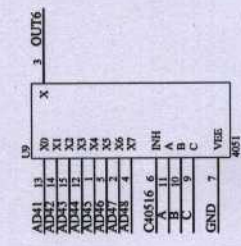

Title		EUROLITE DMX SCENE SETTER 24/48	
Size	Number	Revision	Version 1.0
B			
Date	13-Nov-2004	Sheet of	1
File	VP621 正文文件符号灯手调器原理图.EPC	Drawn by	177.dab

70064545