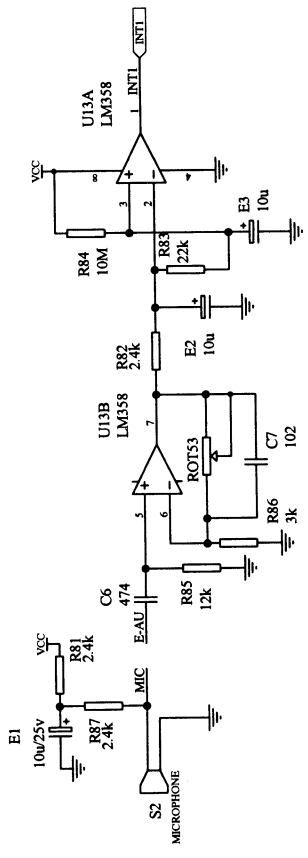

Title		Revision	
Size	Number		Version 1.0
B			
Date:	13 Nov 2004	Sheet of	6
File:	VA04.1 数字录音机打靶电路原理图及PCB文件	File:	VA04.1.P17.A65