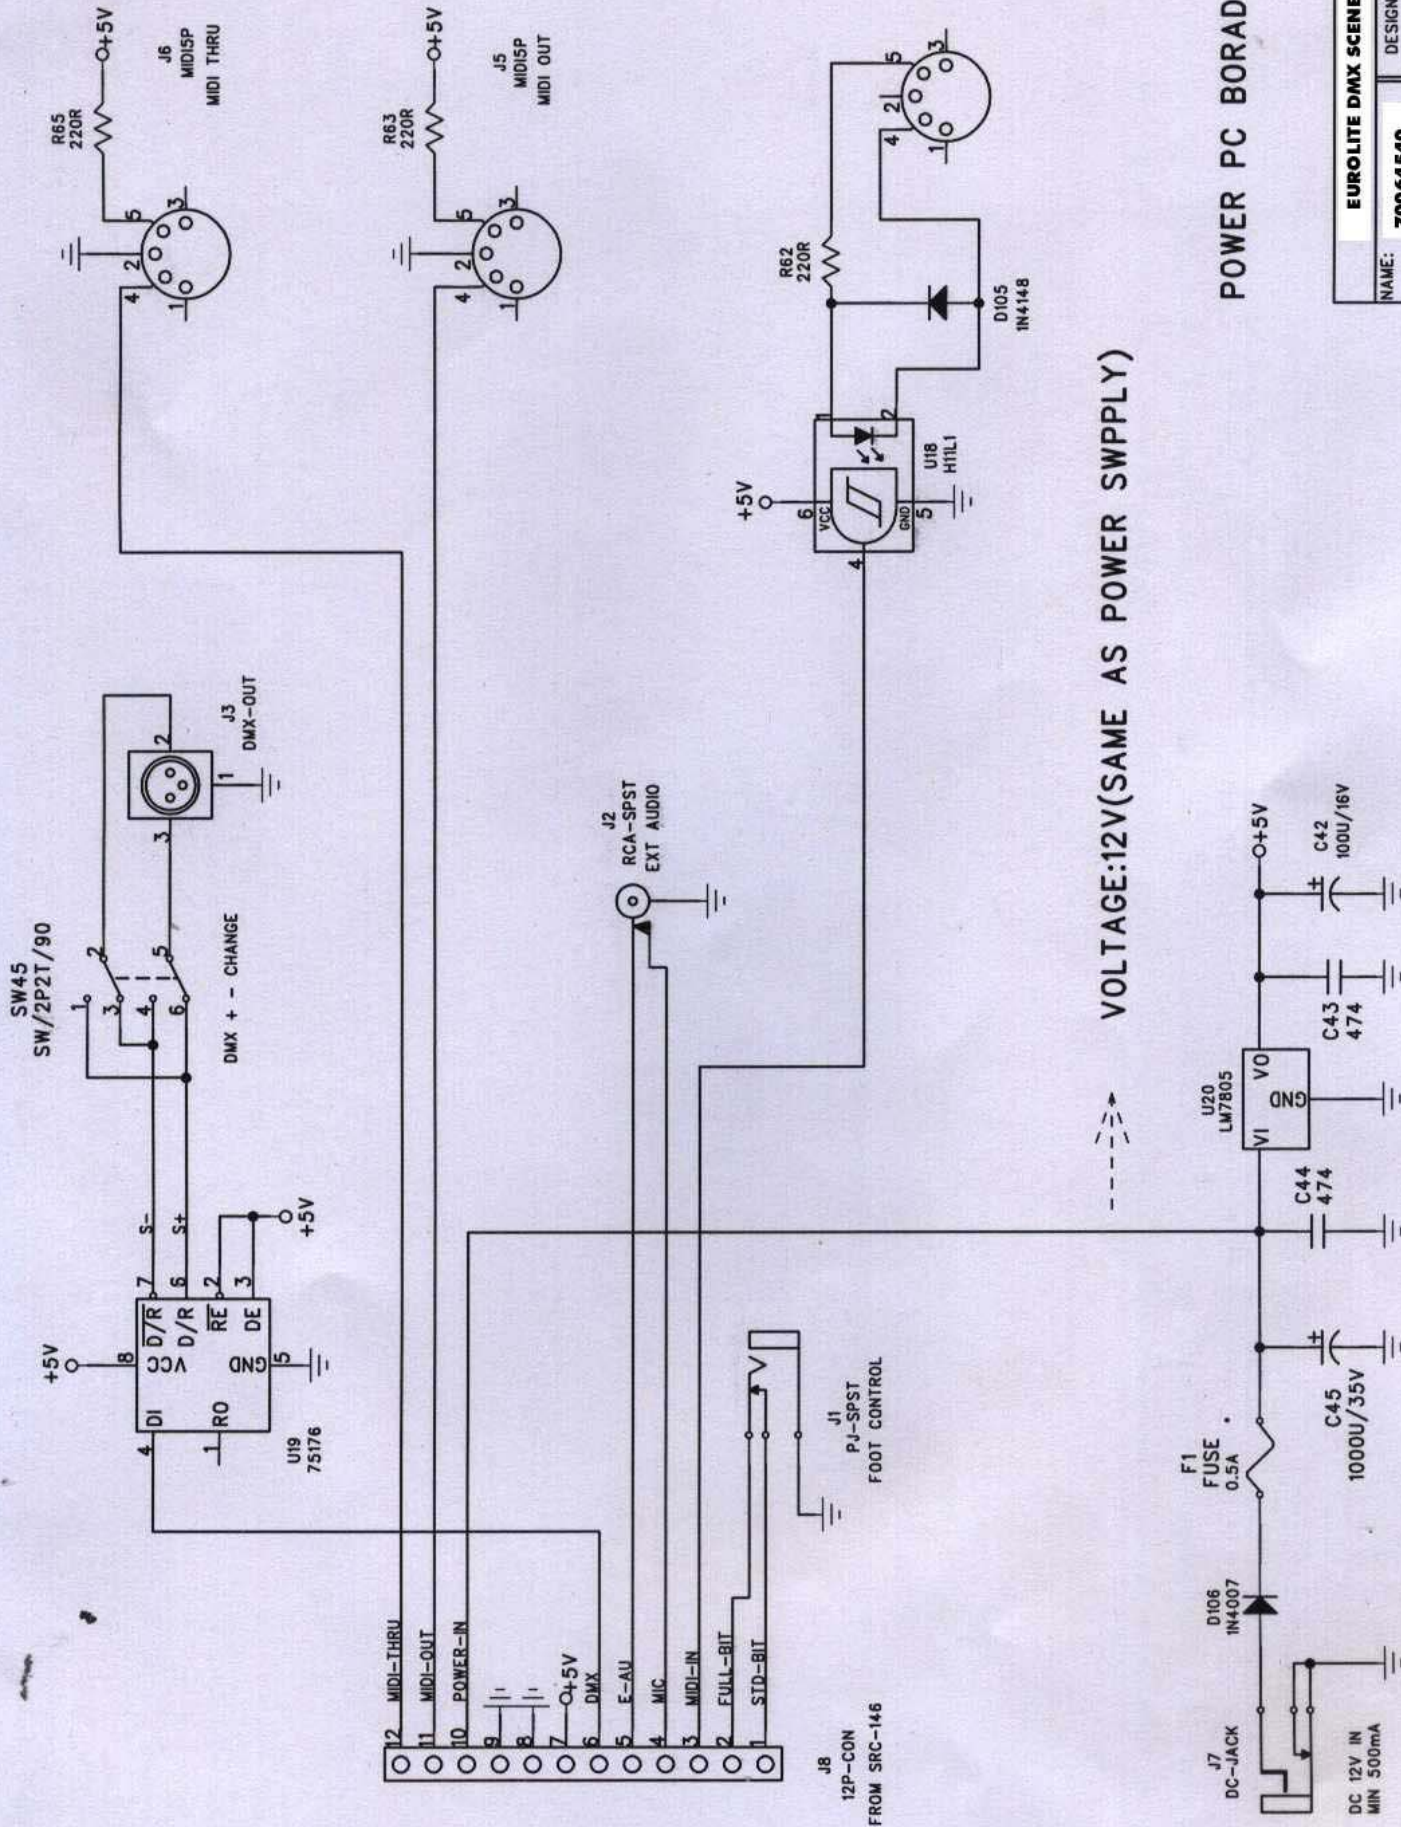

eurolite[®]

DMX SCENE SETTER
70064540

Service-Dokumente
Service-documents
Documents de service
Documentos de servicio

Version 1.0

EUROLITE DMX SCENE SETTER

DESIGN:	
DRAWN:	
VERIFY:	
APPROVE:	
NAME:	70064540
REV:	A
DATE:	1999 12 24

EUROLITE DMX SCENE SETTER			
NAME:	70064540	DESIGN:	
REV:	A	DRAW:	
DATE:	1999 12 24	VERIFY:	
		APPROVE:	

EUROLITE DMX SCENE SETTER			
NAME:	70064540	DESIGN:	
REV:	A	DRAW:	
		VERIFY:	
		APPROVE:	
		DATE:	1999 12 24

EUROLITE DMX SCENE SETTER

NAME:	70064540
REV:	A
DESIGN:	
DRAW:	
VERIFY:	
APPROVE:	
DATE:	1999 12 24

- +5V C33 104 U8,U13
- +5V C36 104 U9
- +5V C31 104 U7,U10
- +5V C32 104 U11,U12

FOR 74HC573

EUROLITE DMX SCENE SETTER	
NAME: 70064540	DESIGN:
REV: A	DRAW:
DATE: 1999 12 24	VERIFY:
	APPROVE:

POWER PC BORAD

EUROLITE DMX SCENE SETTER	
NAME:	70064540
DESIGN:	
DRAW:	
REV:	
VERIFY:	
APPROVE:	
DATE:	1999 12 24