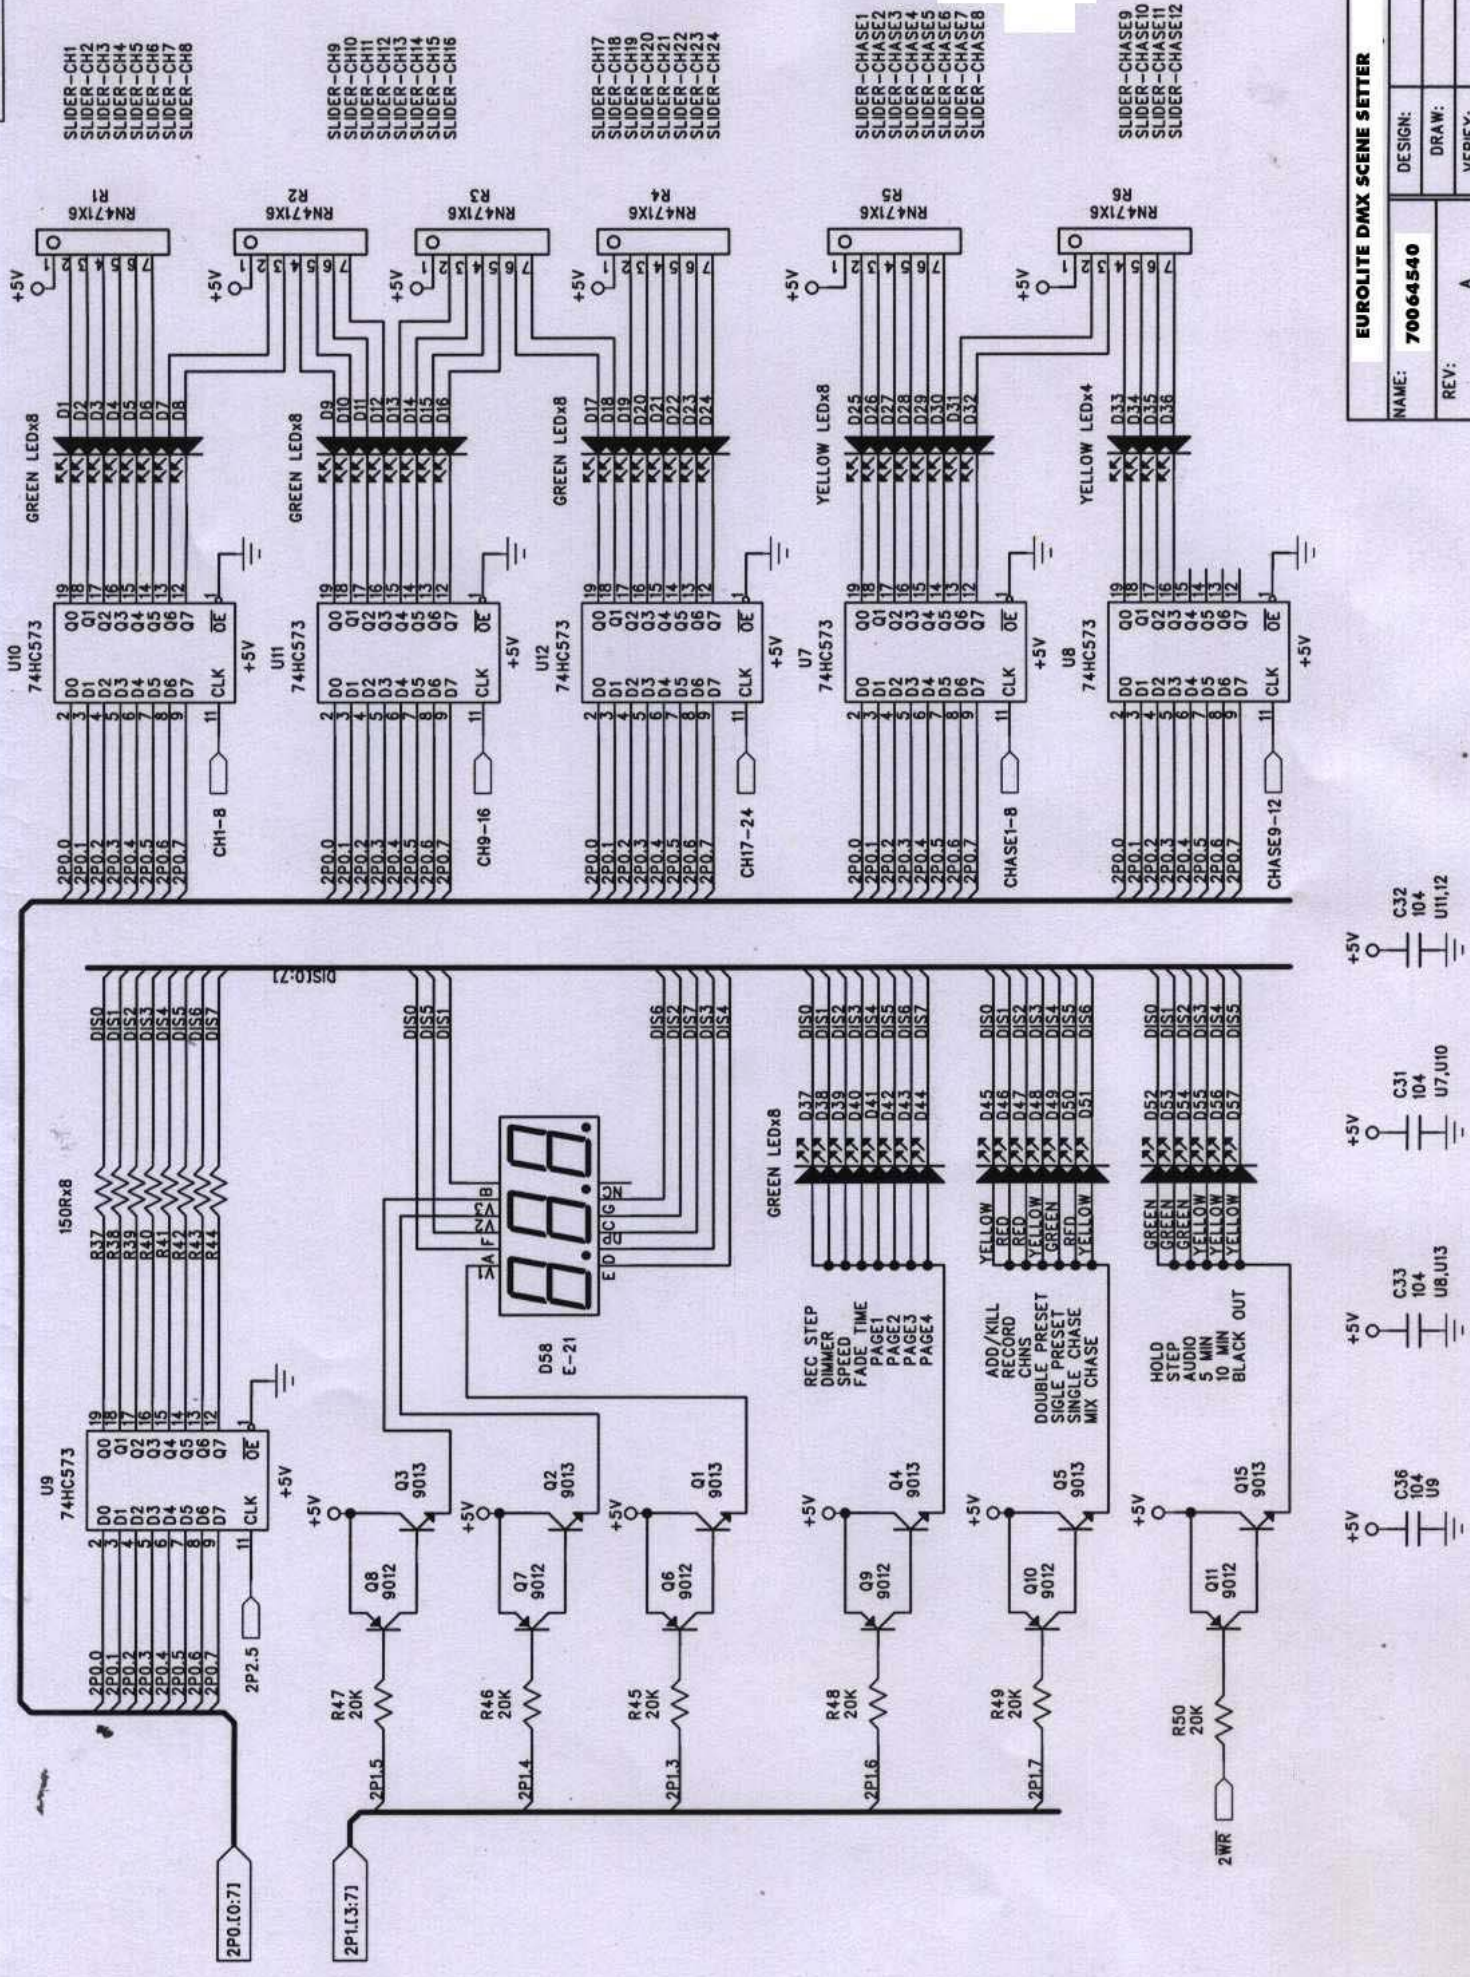

eurolite[®]

DMX SCENE SETTER
70064540

Service-Dokumente
Service-documents
Documents de service
Documentos de servicio

Version 1.0

EUROLITE DMX SCENE SETTER

DESIGN:	
DRAWN:	
VERIFY:	
APPROVE:	
NAME:	70064540
REV:	A
DATE:	1999 12 24

EUROLITE DMX SCENE SETTER			
NAME:	70064540	DESIGN:	
REV:	A	DRAW:	
DATE:	1999 12 24	VERIFY:	
		APPROVE:	

EUROLITE DMX SCENE SETTER			
NAME:	70064540	DESIGN:	
REV:	A	DRAW:	
		VERIFY:	
		APPROVE:	
		DATE:	1999 12 24

EUROLITE DMX SCENE SETTER

NAME:	70064540
REV:	A
DESIGN:	
DRAW:	
VERIFY:	
APPROVE:	
DATE:	1999 12 24

- +5V C33 104 U8,U13
- +5V C36 104 U9
- +5V C31 104 U7,U10
- +5V C32 104 U11,U12

FOR 74HC573

EUROLITE DMX SCENE SETTER	
NAME: 70064540	DESIGN:
REV: A	DRAW:
DATE: 1999 12 24	VERIFY:
	APPROVE:

POWER PC BORAD

EUROLITE DMX SCENE SETTER	
NAME:	70064540
DESIGN:	
DRAW:	
REV:	
VERIFY:	
APPROVE:	
DATE:	1999 12 24