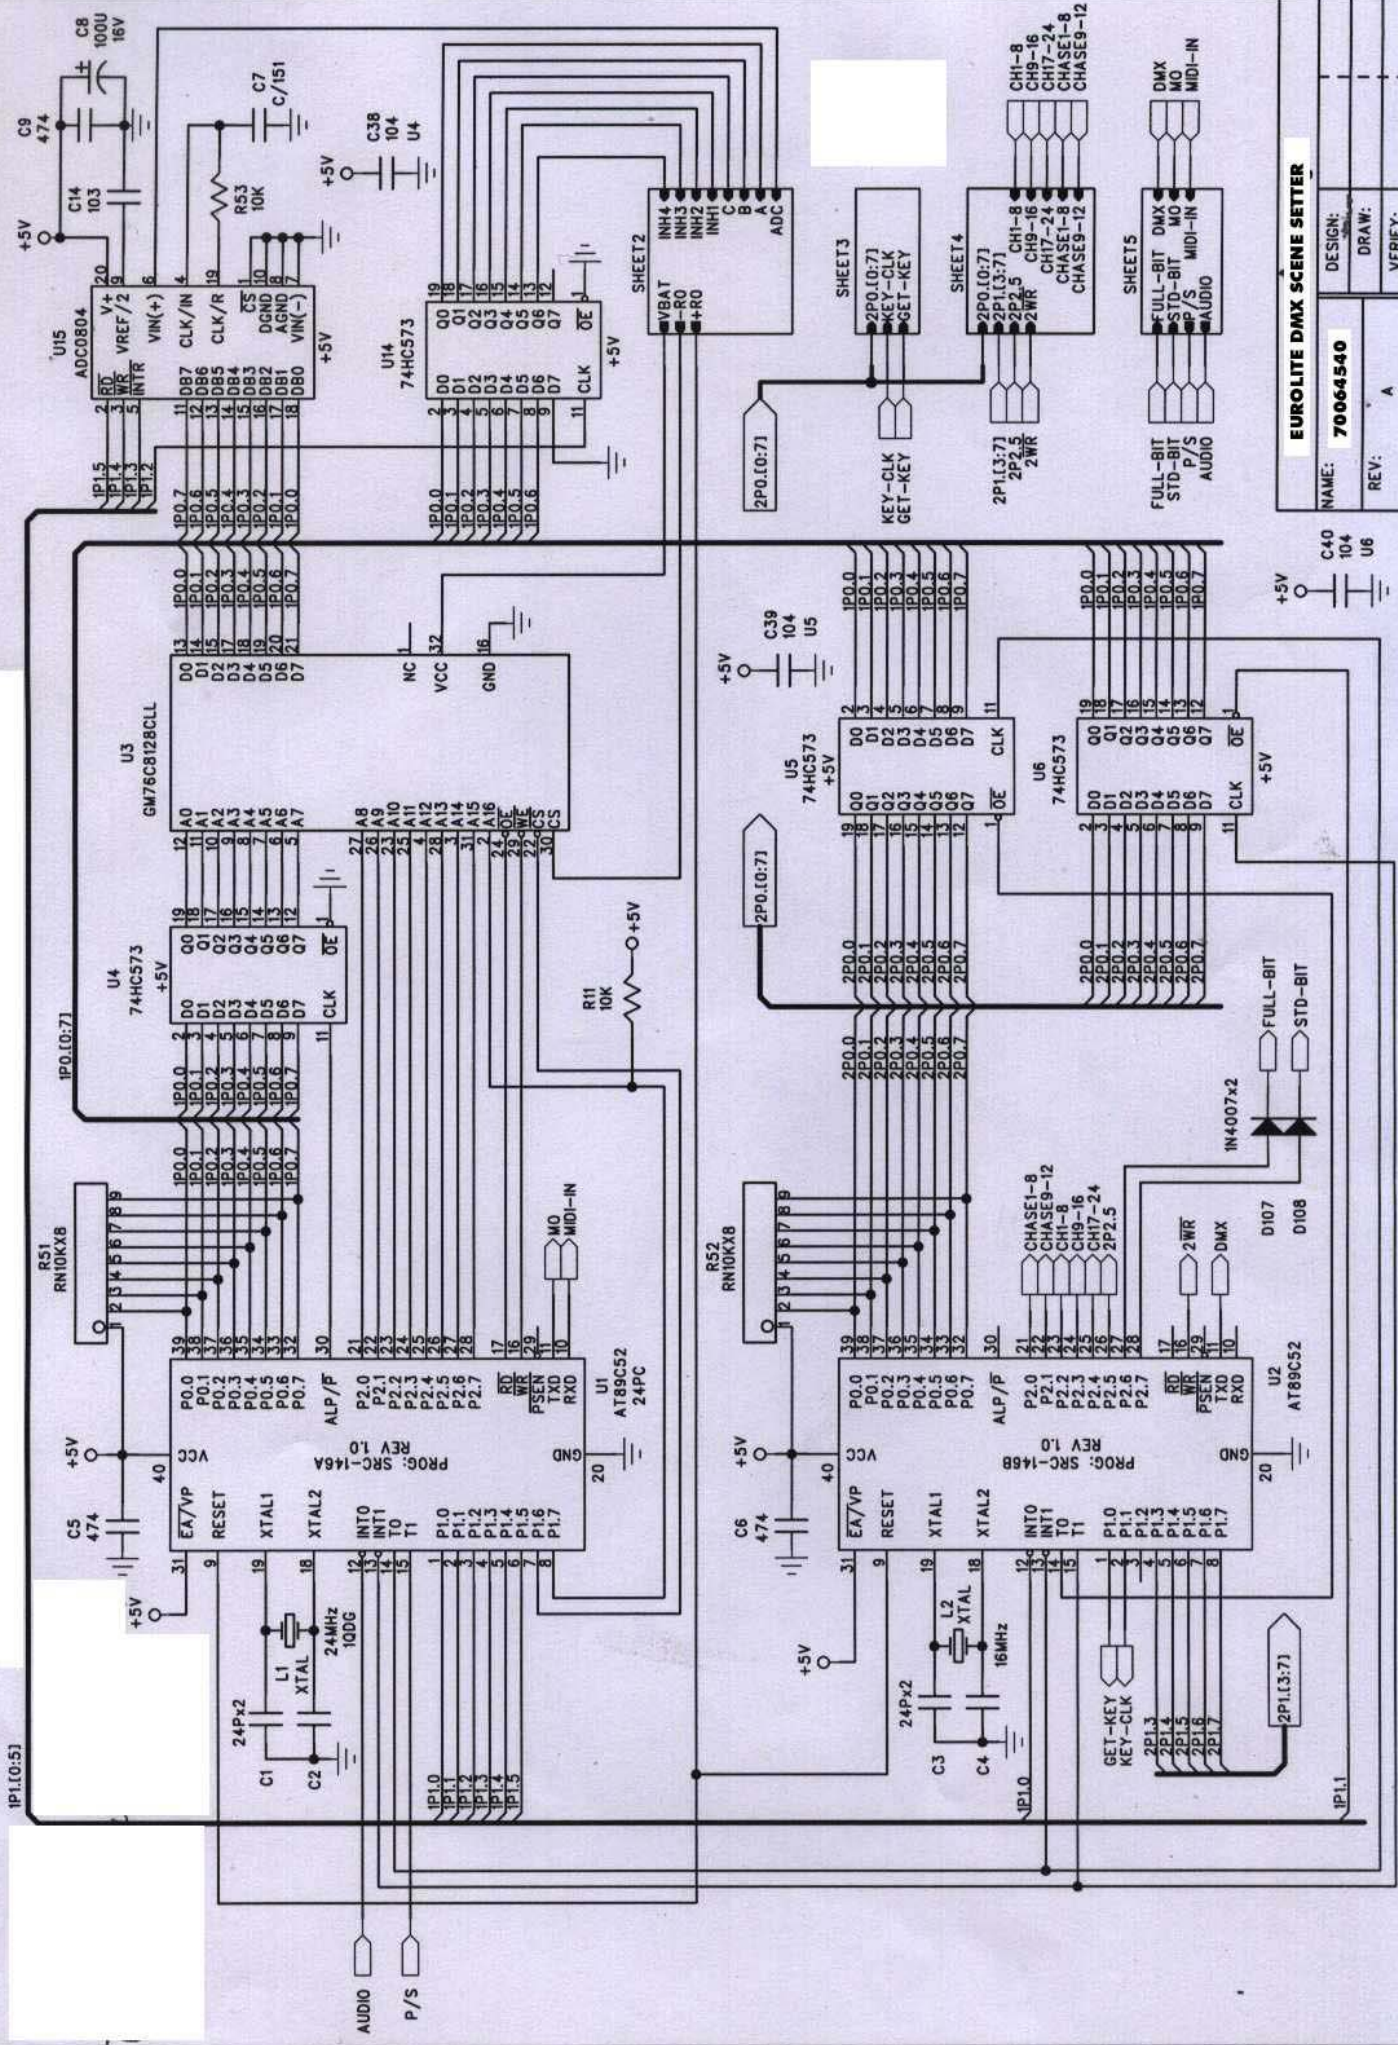

eurolite[®]

DMX SCENE SETTER
70064540

Service-Dokumente
Service-documents
Documents de service
Documentos de servicio

Version 1.0

EUROLITE DMX SCENE SETTER

DESIGN:	
DRAWN:	
VERIFY:	
APPROVE:	
NAME:	70064540
REV:	A
DATE:	1999 12 24

EUROLITE DMX SCENE SETTER			
NAME:	70064540	DESIGN:	
REV:	A	DRAW:	
DATE:	1999 12 24	VERIFY:	
		APPROVE:	

EUROLITE DMX SCENE SETTER			
NAME:	70064540	DESIGN:	
REV:	A	DRAW:	
		VERIFY:	
		APPROVE:	
		DATE:	1999 12 24

EUROLITE DMX SCENE SETTER

NAME:	70064540
REV:	A
DESIGN:	
DRAW:	
VERIFY:	
APPROVE:	
DATE:	1999 12 24

- +5V C33 104 U8,U13
- +5V C36 104 U9
- +5V C31 104 U7,U10
- +5V C32 104 U11,U12

FOR 74HC573

EUROLITE DMX SCENE SETTER	
NAME: 70064540	DESIGN:
REV: A	DRAW:
DATE: 1999 12 24	VERIFY:
	APPROVE:

POWER PC BORAD

EUROLITE DMX SCENE SETTER	
NAME:	70064540
DESIGN:	
DRAW:	
REV:	
VERIFY:	
APPROVE:	
DATE:	1999 12 24