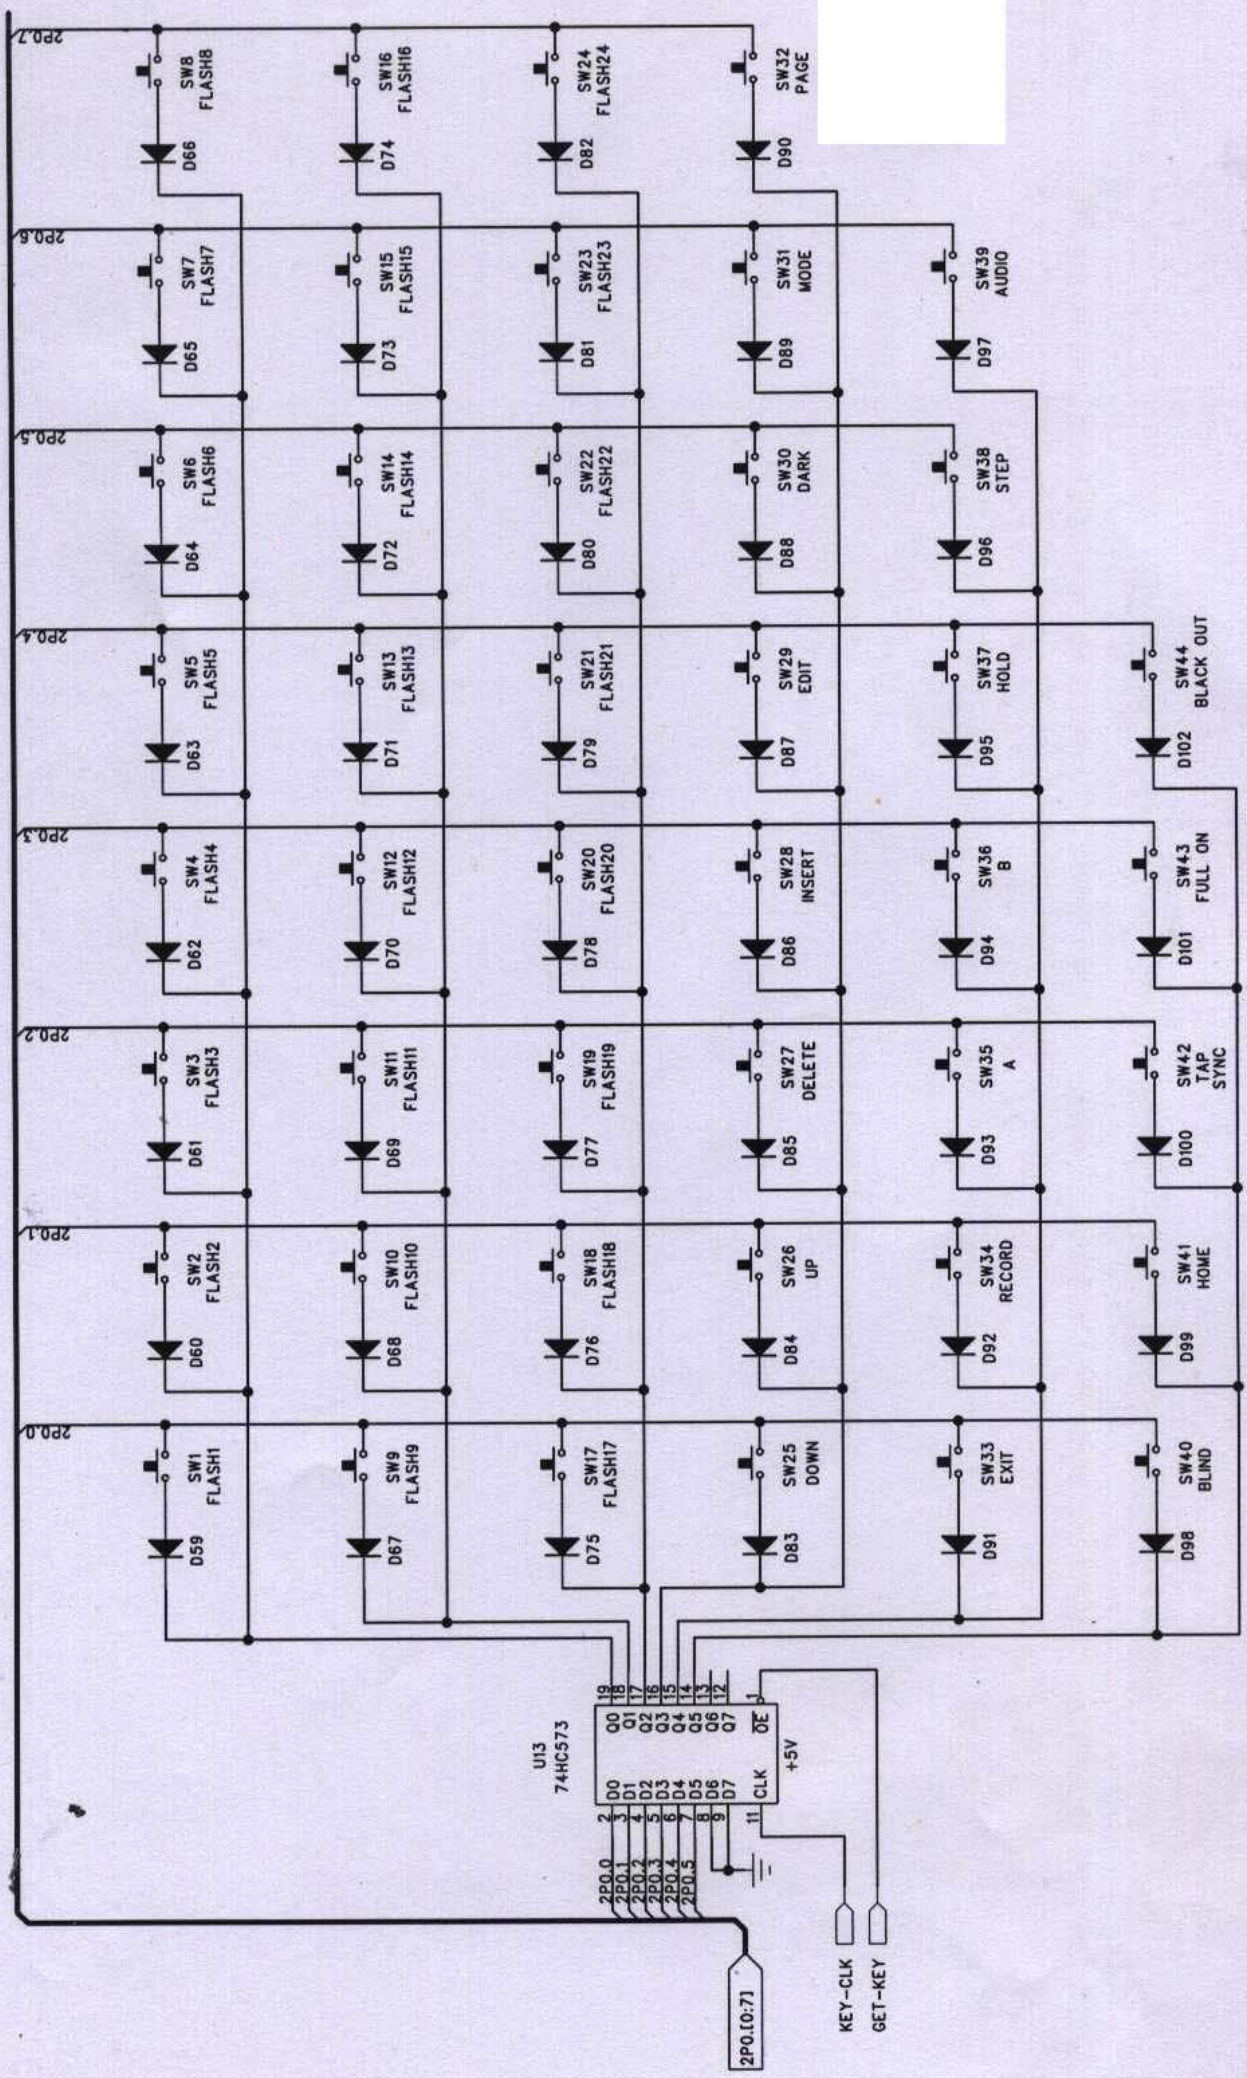

eurolite[®]

DMX SCENE SETTER
70064540

Service-Dokumente
Service-documents
Documents de service
Documentos de servicio

Version 1.0

EUROLITE DMX SCENE SETTER

DESIGN:	
DRAWN:	
VERIFY:	
APPROVE:	
NAME:	70064540
REV:	A
DATE:	1999 12 24

EUROLITE DMX SCENE SETTER			
NAME:	70064540	DESIGN:	
REV:	A	DRAW:	
DATE:	1999 12 24	VERIFY:	
		APPROVE:	

EUROLITE DMX SCENE SETTER			
NAME:	70064540	DESIGN:	
REV:	A	DRAW:	
		VERIFY:	
		APPROVE:	
		DATE:	1999 12 24

EUROLITE DMX SCENE SETTER

NAME:	70064540
REV:	A
DESIGN:	
DRAW:	
VERIFY:	
APPROVE:	
DATE:	1999 12 24

- +5V C33 104 U8,U13
- +5V C36 104 U9
- +5V C31 104 U7,U10
- +5V C32 104 U11,U12

FOR 74HC573

EUROLITE DMX SCENE SETTER	
NAME: 70064540	DESIGN:
REV: A	DRAW:
DATE: 1999 12 24	VERIFY:
	APPROVE:

POWER PC BORAD

EUROLITE DMX SCENE SETTER	
NAME:	70064540
DESIGN:	
DRAW:	
REV:	
VERIFY:	
APPROVE:	
DATE:	1999 12 24