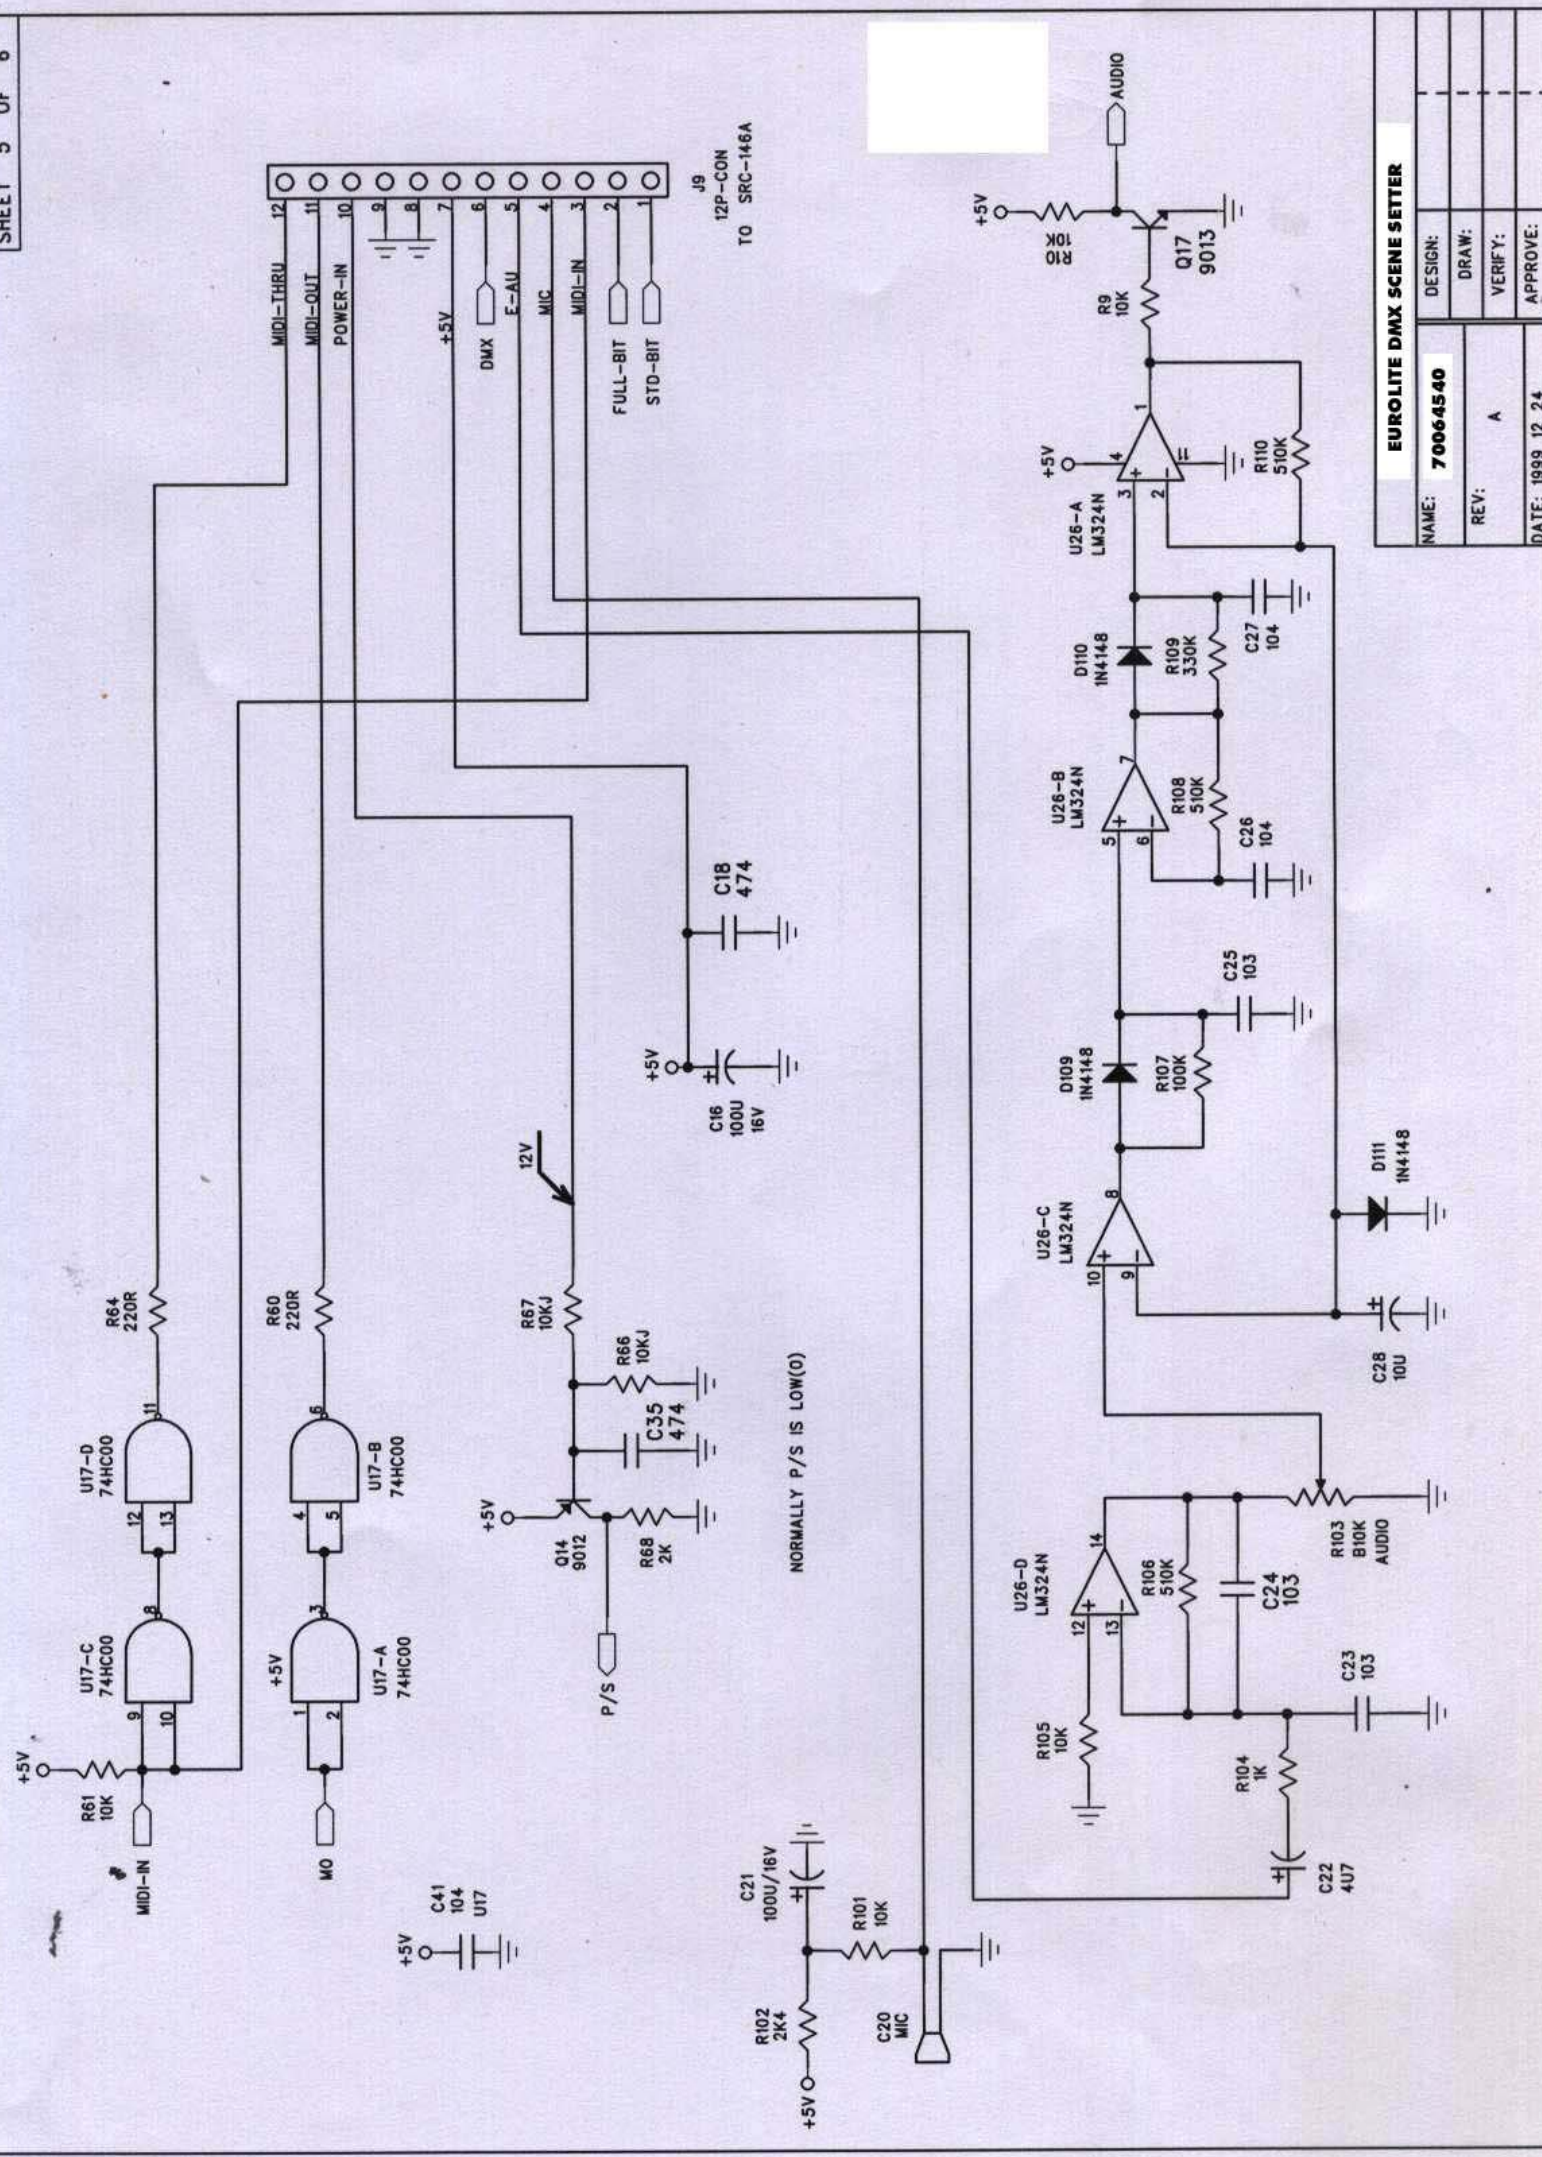

eurolite[®]

DMX SCENE SETTER
70064540

Service-Dokumente
Service-documents
Documents de service
Documentos de servicio

Version 1.0

EUROLITE DMX SCENE SETTER

DESIGN:	
DRAWN:	
VERIFY:	
APPROVE:	
NAME:	70064540
REV:	A
DATE:	1999 12 24

EUROLITE DMX SCENE SETTER			
NAME:	70064540	DESIGN:	
REV:	A	DRAW:	
DATE:	1999 12 24	VERIFY:	
		APPROVE:	

EUROLITE DMX SCENE SETTER			
NAME:	70064540	DESIGN:	
REV:	A	DRAW:	
		VERIFY:	
		APPROVE:	
		DATE:	1999 12 24

EUROLITE DMX SCENE SETTER

NAME:	70064540
REV:	A
DESIGN:	
DRAW:	
VERIFY:	
APPROVE:	
DATE:	1999 12 24

- +5V C33 104 U8,U13
- +5V C36 104 U9
- +5V C31 104 U7,U10
- +5V C32 104 U11,U12

FOR 74HC573

EUROLITE DMX SCENE SETTER	
NAME: 70064540	DESIGN:
REV: A	DRAW:
DATE: 1999 12 24	VERIFY:
	APPROVE:

POWER PC BORAD

EUROLITE DMX SCENE SETTER	
NAME:	70064540
DESIGN:	
DRAW:	
REV:	
VERIFY:	
APPROVE:	
DATE:	1999 12 24