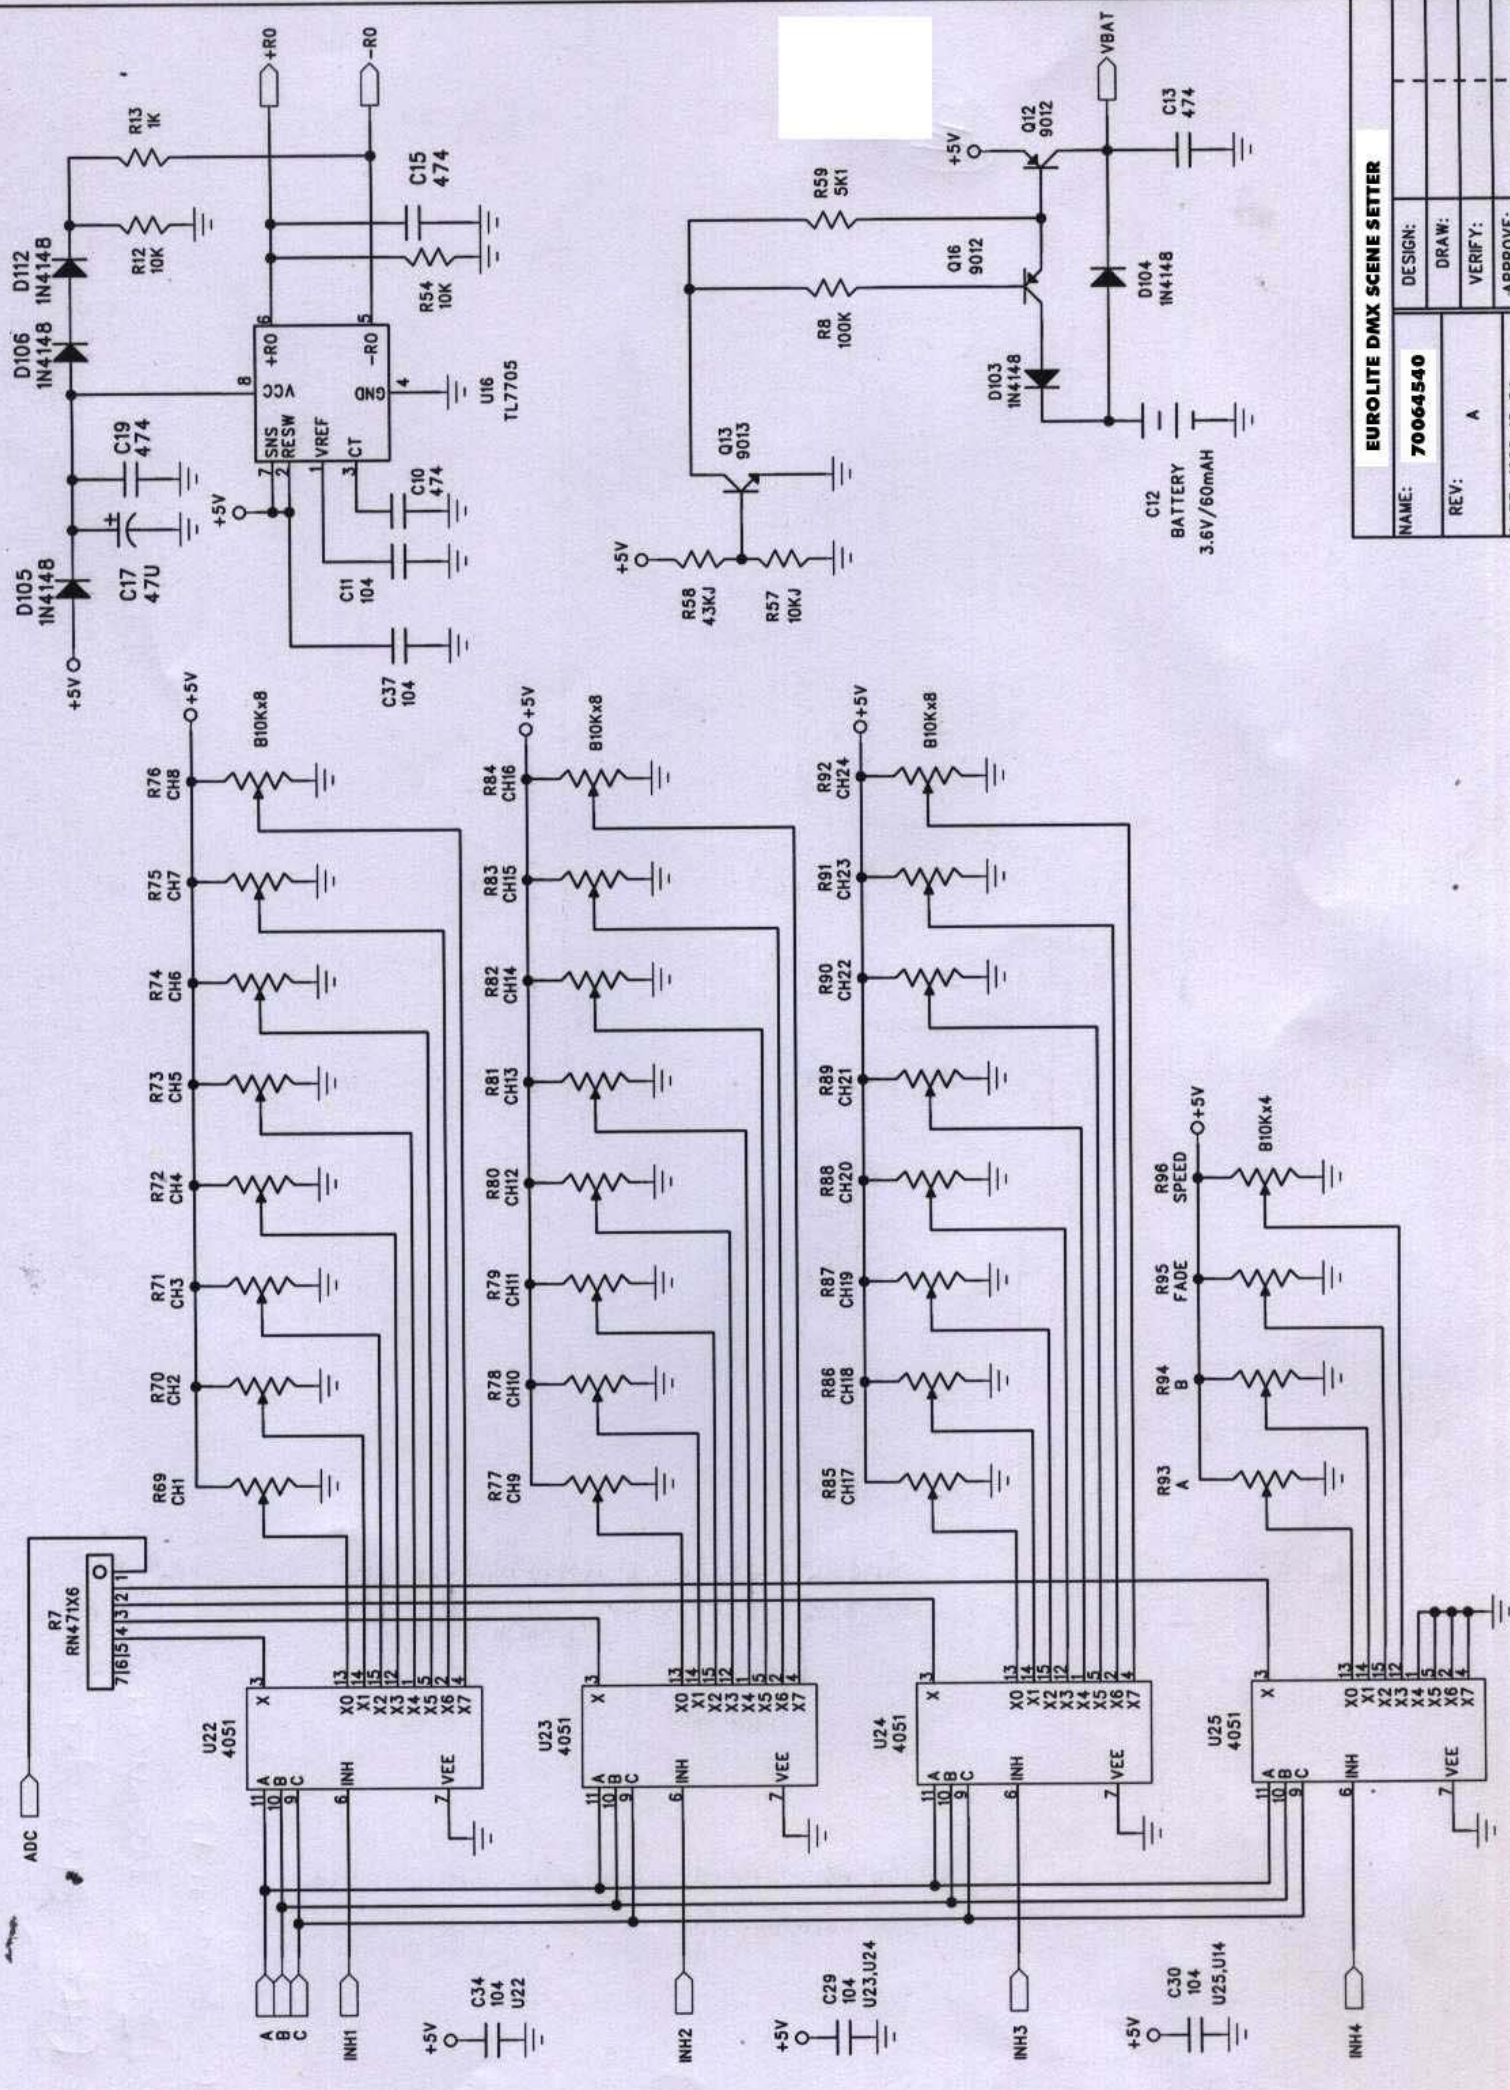

eurolite[®]

DMX SCENE SETTER
70064540

Service-Dokumente
Service-documents
Documents de service
Documentos de servicio

Version 1.0

EUROLITE DMX SCENE SETTER

DESIGN:	
DRAWN:	
VERIFY:	
APPROVE:	
NAME:	70064540
REV:	A
DATE:	1999 12 24

EUROLITE DMX SCENE SETTER			
NAME:	70064540	DESIGN:	
REV:	A	DRAW:	
DATE:	1999 12 24	VERIFY:	
		APPROVE:	

EUROLITE DMX SCENE SETTER			
NAME:	70064540	DESIGN:	
REV:	A	DRAW:	
		VERIFY:	
		APPROVE:	
		DATE:	1999 12 24

EUROLITE DMX SCENE SETTER

NAME:	70064540
REV:	A
DESIGN:	
DRAW:	
VERIFY:	
APPROVE:	
DATE:	1999 12 24

- +5V C33 104 U8,U13
- +5V C36 104 U9
- +5V C31 104 U7,U10
- +5V C32 104 U11,U12

FOR 74HC573

EUROLITE DMX SCENE SETTER	
NAME: 70064540	DESIGN:
REV: A	DRAW:
DATE: 1999 12 24	VERIFY:
	APPROVE:

POWER PC BORAD

EUROLITE DMX SCENE SETTER	
NAME:	70064540
DESIGN:	
DRAW:	
REV:	
VERIFY:	
APPROVE:	
DATE:	1999 12 24