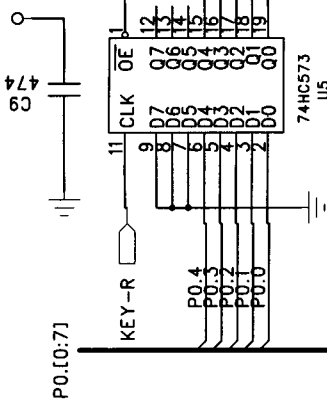

eurolite[®]

**DMX Scan
Control**

Service-Dokumente

Service-documents

Documents de service

Documentos de servicio

Version 1.0

NAME:	REV: FRO: 1.0
DESIGN:	NOW: 1.1
DRAW: QUAN	VOLT: .
DATE: JUN-11-1997	SHEET 1 OF 1

NAME:	FR0: 1.0
DESIGN:	NOW: 1.1
DRAW: QUAN	VOLT:
DATE: JUN-11-1997	NEXT:
SHEET 1	OF 1

P0.I0:71