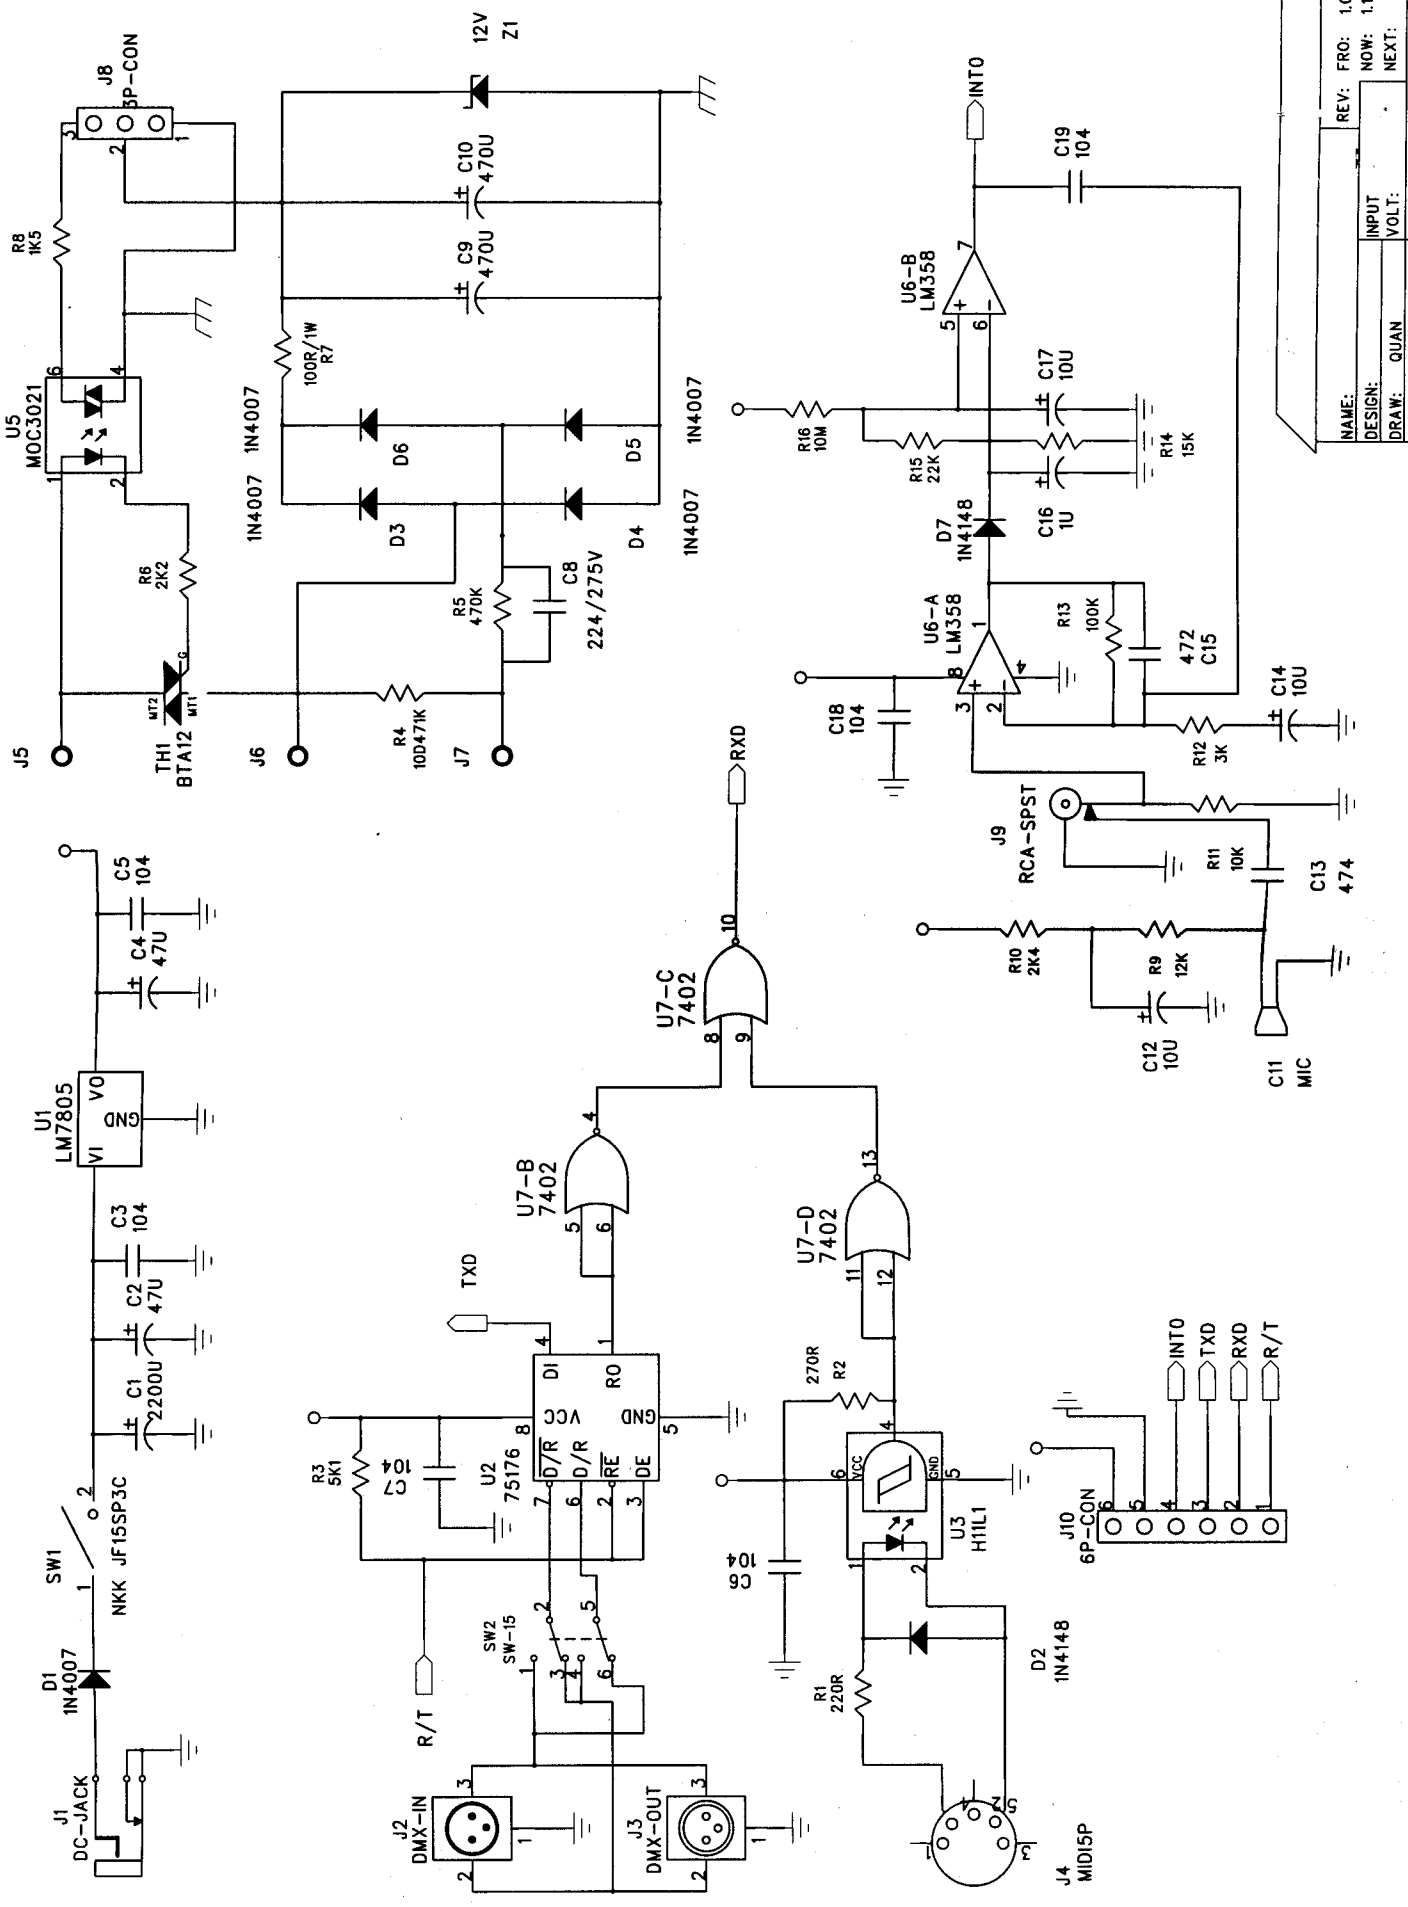

eurolite[®]

**DMX Scan
Control**

Service-Dokumente

Service-documents

Documents de service

Documentos de servicio

Version 1.0

NAME:	REV: FRO: 1.0
DESIGN:	NOW: 1.1
DRAW: QUAN	VOLT: .
DATE: JUN-11-1997	SHEET 1 OF 1

NAME:	FR0: 1.0
DESIGN:	NOW: 1.1
DRAW: QUAN	VOLT:
DATE: JUN-11-1997	NEXT:
SHEET 1	OF 1

P0.I0:71