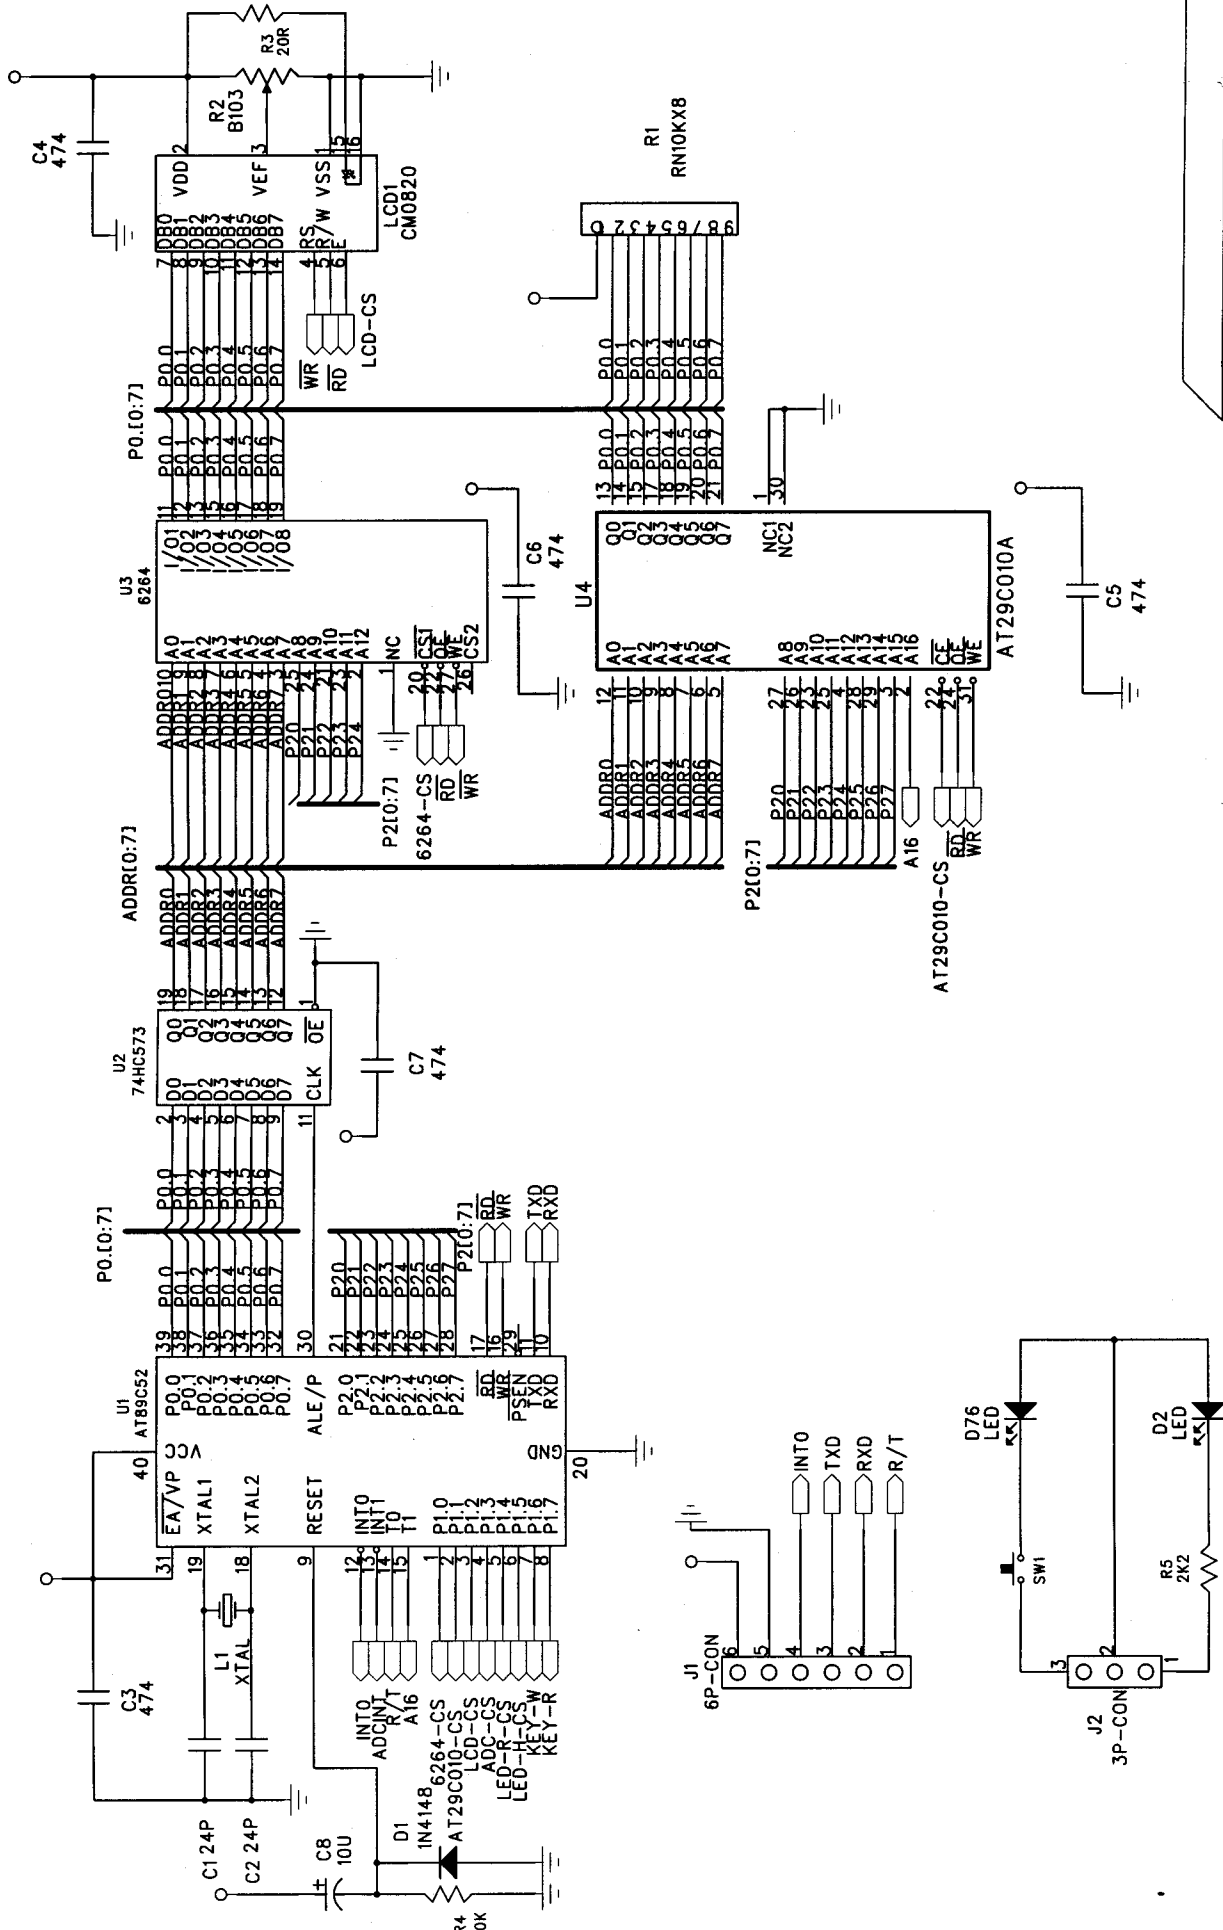

eurolite[®]

**DMX Scan
Control**

Service-Dokumente

Service-documents

Documents de service

Documentos de servicio

Version 1.0

NAME:	REV: FRO: 1.0
DESIGN:	NOW: 1.1
DRAW: QUAN	VOLT: .
DATE: JUN-11-1997	SHEET 1 OF 1

NAME:	FR0: 1.0
DESIGN:	NOW: 1.1
DRAW: QUAN	VOLT:
DATE: JUN-11-1997	NEXT:
SHEET 1	OF 1

P0.I0:71