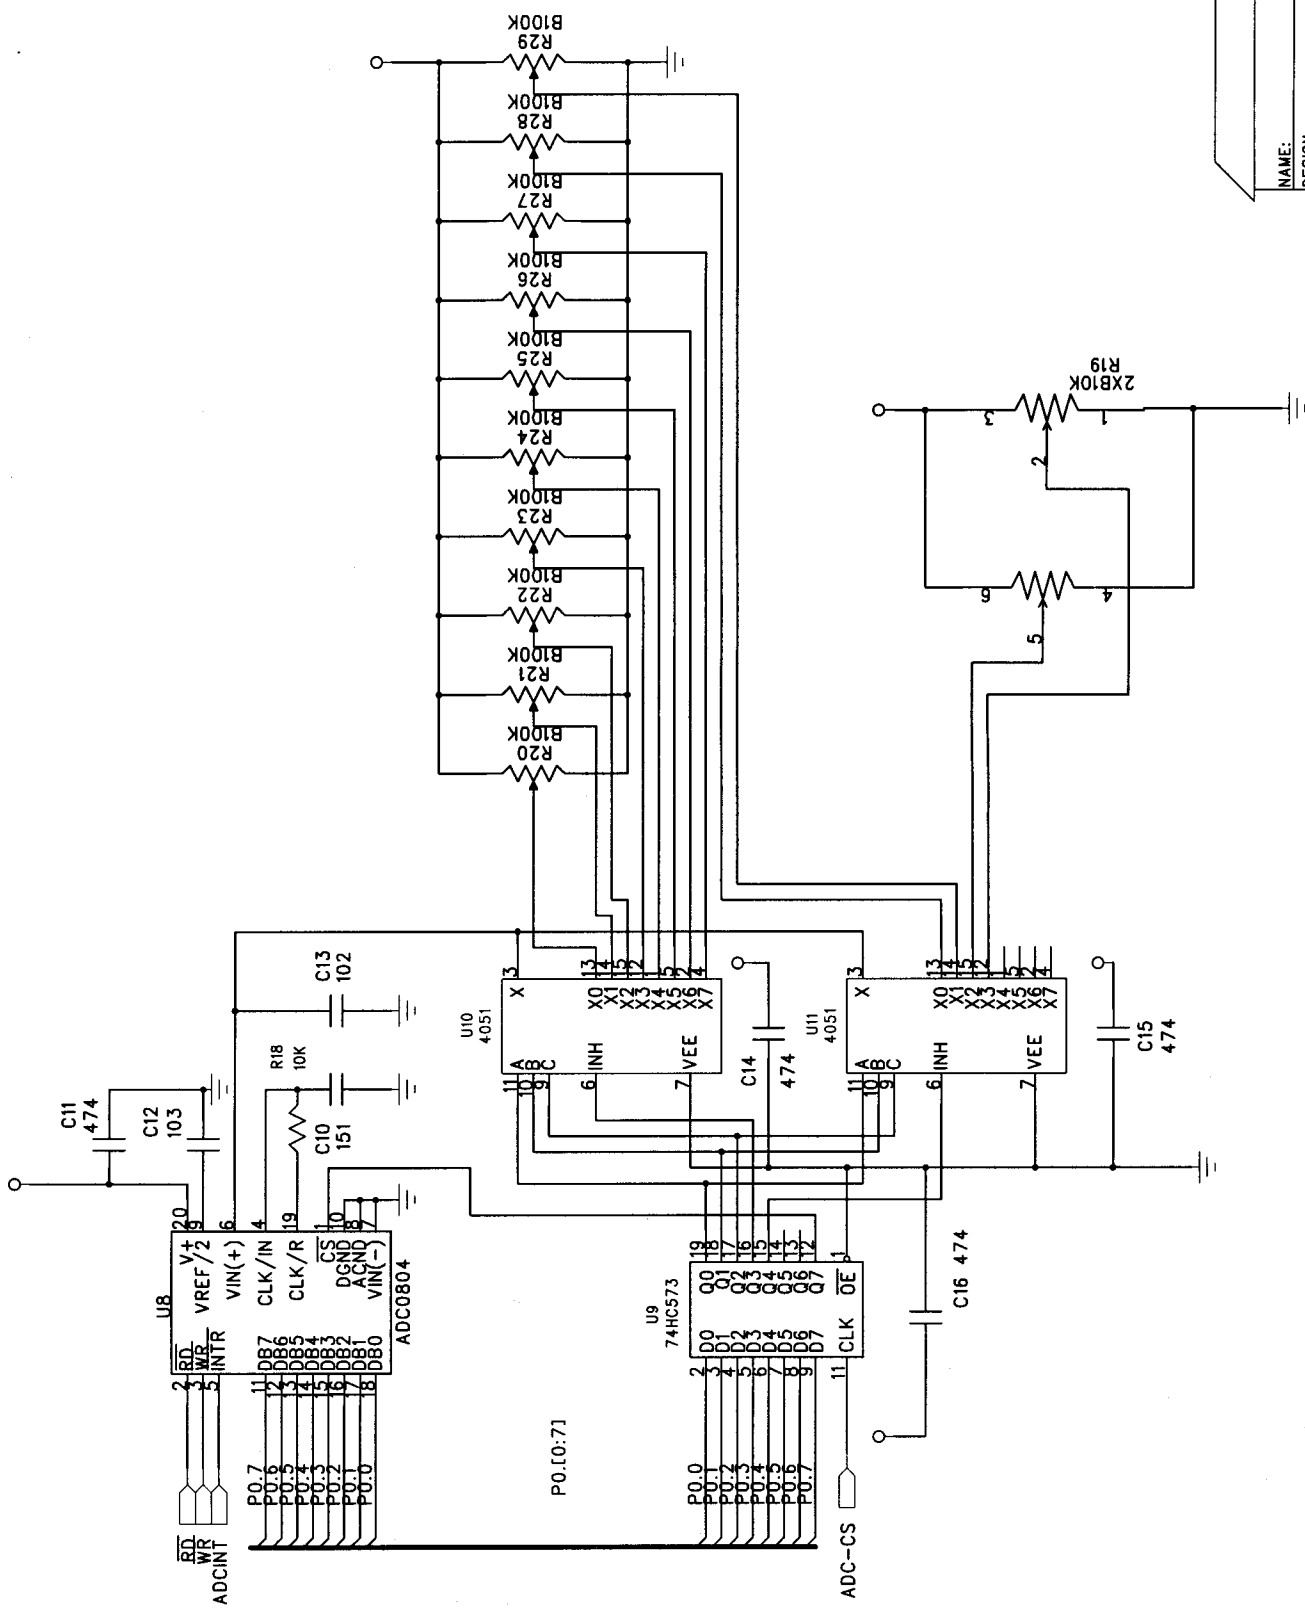

eurolite[®]

**DMX Scan
Control**

Service-Dokumente

Service-documents

Documents de service

Documentos de servicio

Version 1.0

NAME:	REV: FRO: 1.0
DESIGN:	NOW: 1.1
DRAW: QUAN	VOLT: .
DATE: JUN-11-1997	SHEET 1 OF 1

NAME:	FR0: 1.0
DESIGN:	NOW: 1.1
DRAW: QUAN	VOLT:
DATE: JUN-11-1997	NEXT:
SHEET 1	OF 1

P0.I0:71