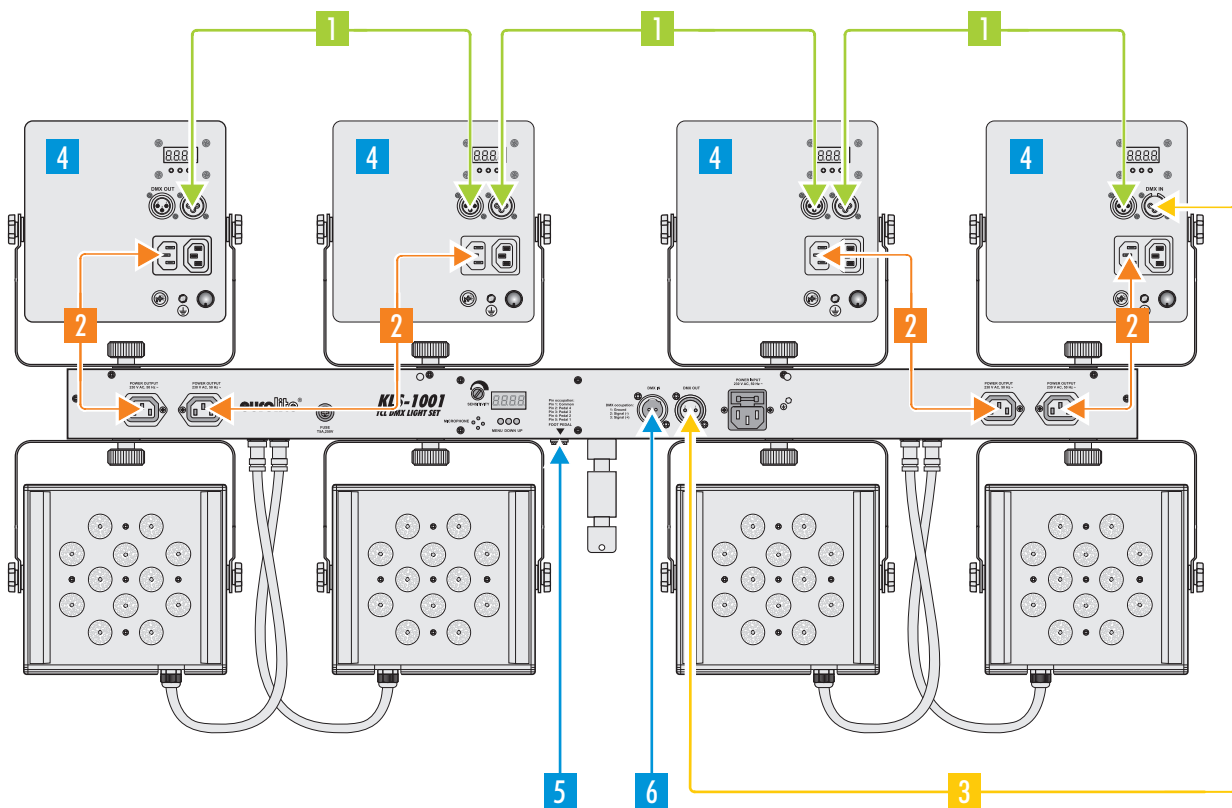

Accessories and Connection Cables KLS-401, KLS-801, KLS-1001

KLS Series

- 1 XLR Cable**
3 x Cable MC-05
Item no. 30220400

- 2 Power Cable**
IEC extension cable
Item no. 30235199

- 3 XLR Cable**
1 x Cable MC-10
Item no. 30220405

- 4 Extension Light Effects**
4 x EUROLITE LED SLS-400 RGB
Item no. 51915350
+ and many more ...

- 5 Foot Pedal**
EUROLITE FP-1 Foot pedal
Item no. 42109710

- 6 DMX Controllers**
EUROLITE DMX LED Operator 4
Item no. 70064504

EUROLITE DMX LED Operator IR2DMX
Item no. 70064511