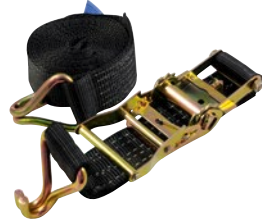

No. 78020352

ALUTRUS Trusstool Stifti truss mounting tool
Practical rigging help for crossbeams with cone connectors

- This tool allows a simple hole-exact fitting of two crossbeams, one upon the other

No. 78020350

ALUTRUS Trusstool truss mounting pliers
Specially developed tool for the rigging of crossbeam systems with cone connectors

- This tool enables low-noise rigging and de-rigging and is gentle to the material

No. 78020356

ALUTRUS Trusstool complete set

- Consisting of:
- 78020350 Trusstool truss mounting pliers
- 78020352 Trusstool "Stifti"
- 78020354 Leather belt bag for Trusstool and "Stifti"

No. 60206782

SHZ Clamping belt S200 lock 5m/25mm black

No. 60206787

SHZ Clamping belt S400 ratchet 5m/25mm black

No. 60206789

SHZ Clamping belt S800 ratchet 8m/50mm black

SHZ Clamping belt ratchet hook black

No. 60206791.....H800
No. 60206793.....H400

No. 58010593.....white
No. 58010594.....black