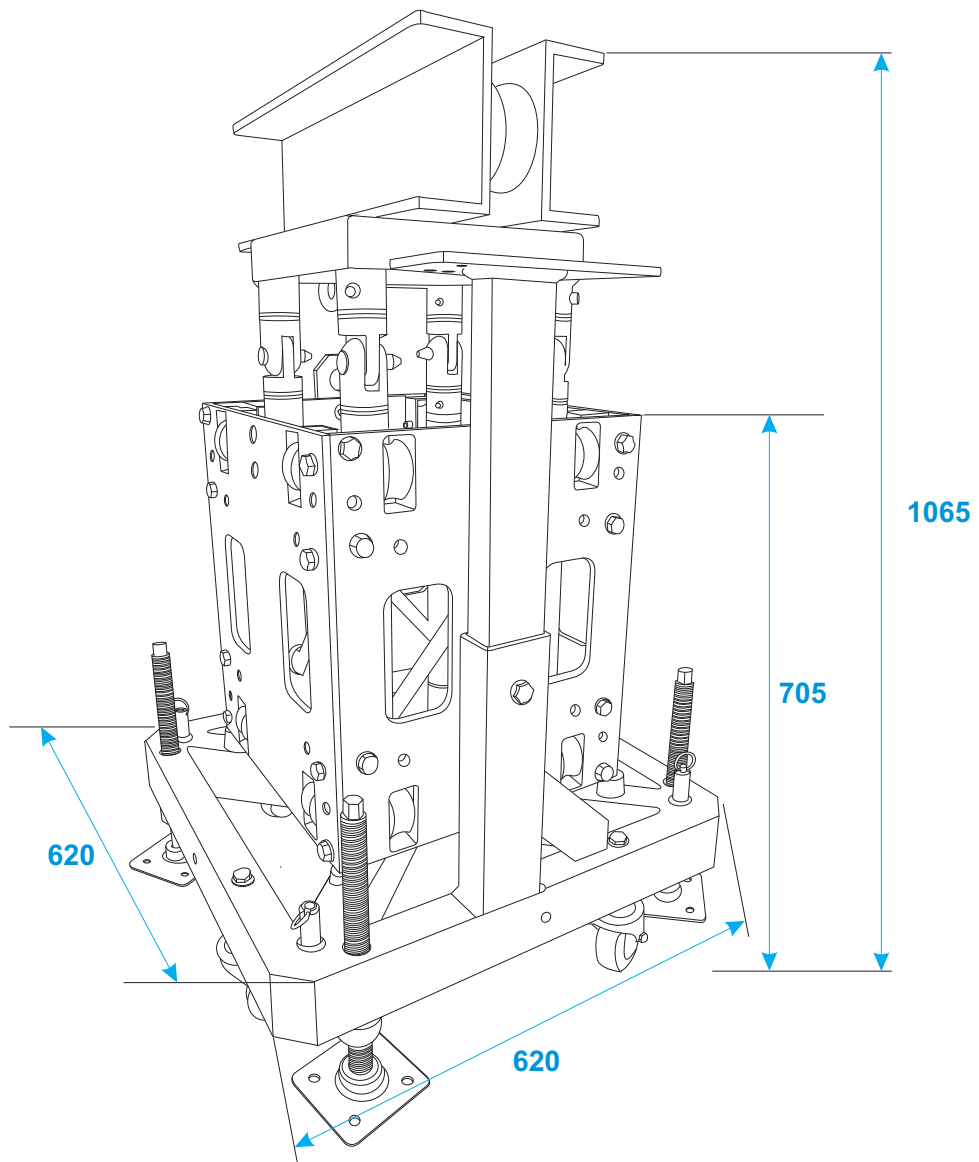

Flightcase

60304510 ALUTRUSS Tower System I

*all dimensions in millimeters