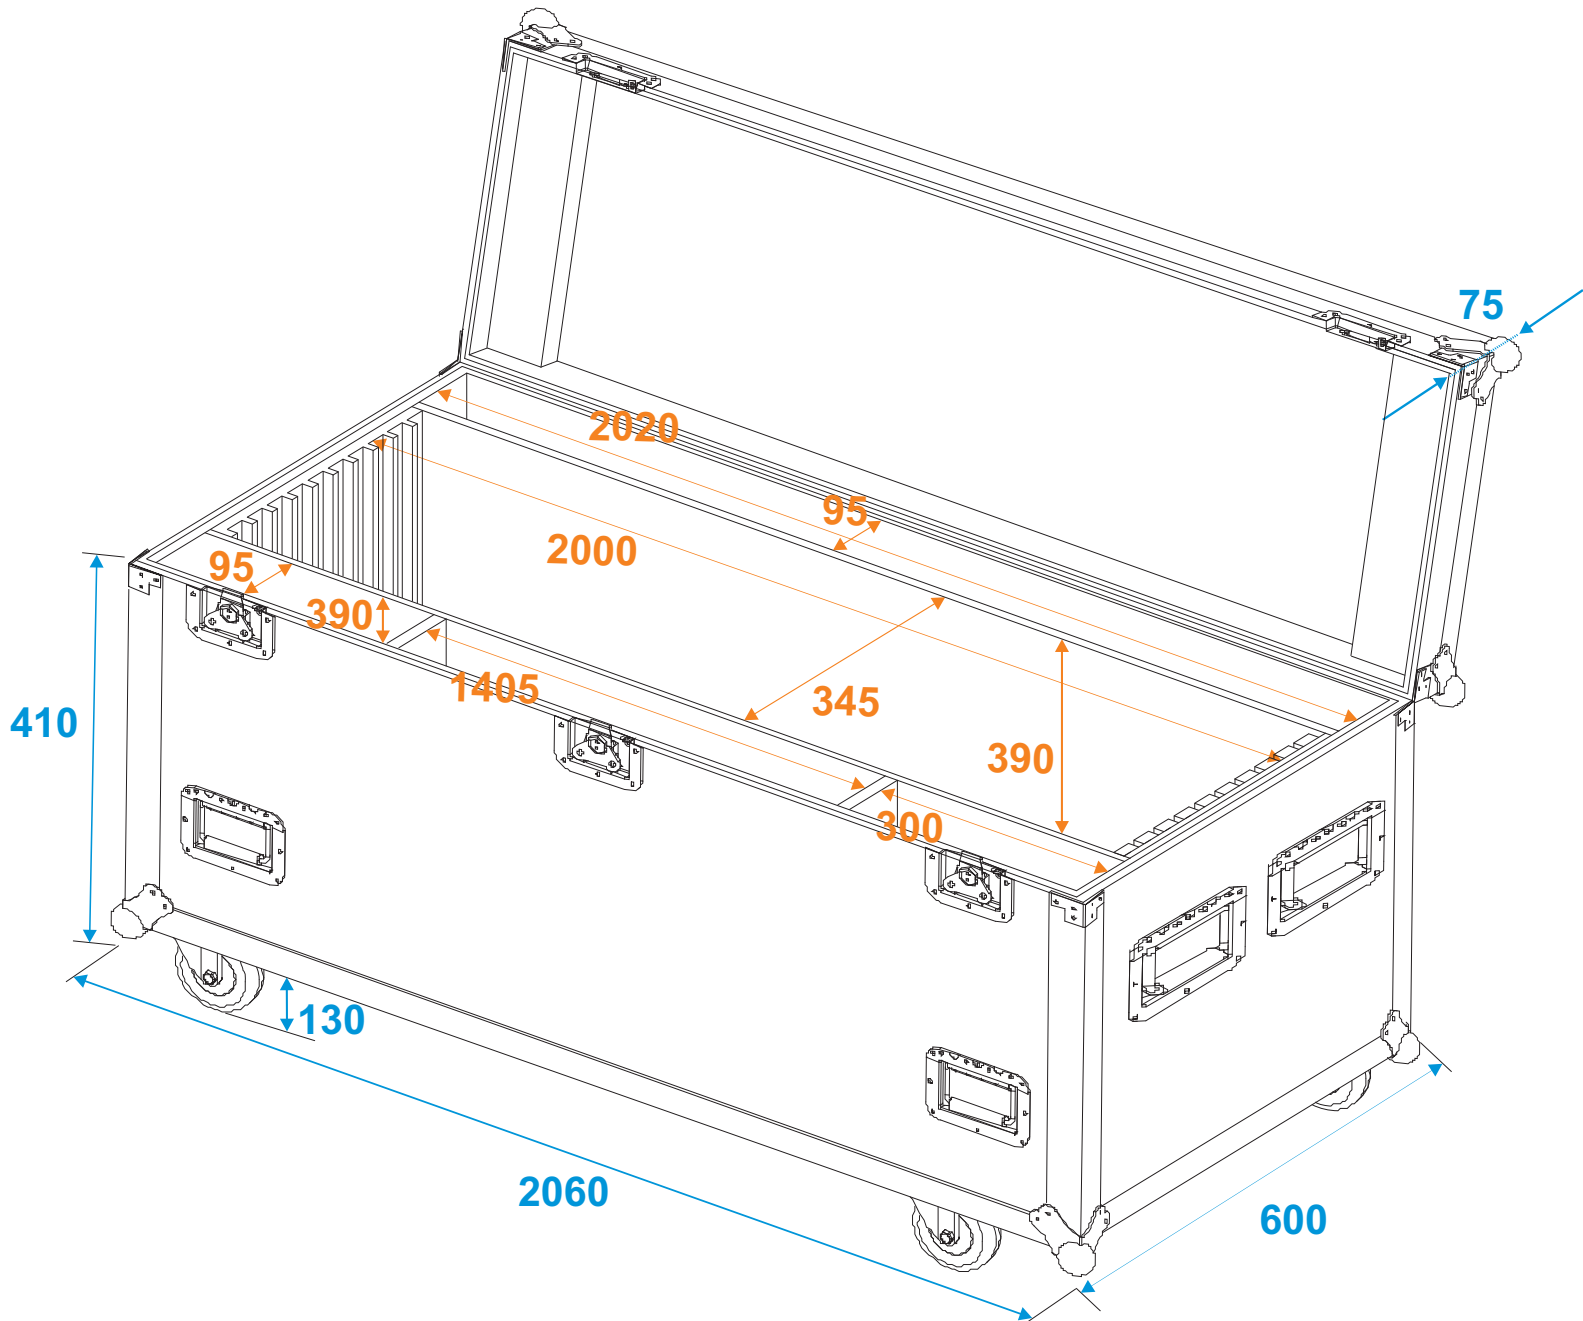

Flightcase

60303206

Tourcase Version 2 groß (2m) sw

*all dimensions in millimeters