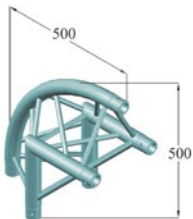

No. 60302418.....silver / 8.4 kg
No. 60302541.....black / 8.4 kg

**ALUTRUSS TRILOCK
6082AC-45 4-way piece V right**

No. 60302420.....silver / 8 kg
No. 60302542.....black / 8 kg

**ALUTRUSS TRILOCK
6082AT-515-way piece V**

No. 60302422.....silver / 10.3 kg
No. 60302544.....black / 10.3 kg

**ALUTRUSS TRILOCK
6082AC-52 5-way piece A**

No. 60302424.....silver / 10 kg
No. 60302545.....black / 10 kg

ALUTRUSS TRILOCK 6082AC-53 5-way piece V

No. 60302426.....silver / 10.6 kg
No. 60302547.....black / 10.6 kg

**ALUTRUSS TRILOCK
6082AC-61 6-way piece**

No. 60302430.....silver / 12.6 kg
No. 60302548.....black / 2.6 kg

**ALUTRUSS TRILOCK
6082AC-24R 2-way corner 90° A**