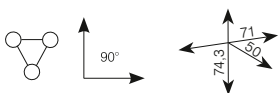

**ALUTRUSS TRILOCK
6082AT-515-way piece V**

No. 60302422.....silver / 10.3 kg
No. 60302544.....black / 10.3 kg

**ALUTRUSS TRILOCK
6082AC-52 5-way piece A**

No. 60302424.....silver / 10 kg
No. 60302545.....black / 10 kg