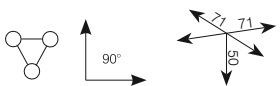

**ALUTRUSS TRILOCK
6082AT-38 3-way T-piece**

No. 60302410.....silver / 6 kg
No. 6030253W.....black / 6 kg

ALUTRUSS TRILOCK 6082AT-39 3-way T-piece

No. 6030240A

**ALUTRUSS TRILOCK
6082AC-41 SU 4-way cross**

No. 60302411.....silver / 8.2 kg
No. 6030253X.....black / 8.2 kg

**ALUTRUSS TRILOCK
6082AC-41 4-way cross**

No. 60302412.....silver / 8 kg
No. 6030253Y.....black / 8 kg

**ALUTRUSS TRILOCK
6082AT-42 4-way piece V**

No. 60302414.....silver / 6 kg
No. 6030253Z.....black / 6 kg

**ALUTRUSS TRILOCK
6082AT-43 4-way piece A**

No. 60302416.....silver / 7.9 kg
No. 60302540.....black / 7.9 kg

**ALUTRUSS TRILOCK
6082AC-44 4-way piece V left**

No. 60302418.....silver / 8.4 kg
No. 60302541.....black / 8.4 kg

**ALUTRUSS TRILOCK
6082AC-45 4-way piece V right**

No. 60302420.....silver / 8 kg
No. 60302542.....black / 8 kg

**ALUTRUSS TRILOCK
6082AT-515-way piece V**

No. 60302422.....silver / 10.3 kg
No. 60302544.....black / 10.3 kg

**ALUTRUSS TRILOCK
6082AC-52 5-way piece A**

No. 60302424.....silver / 10 kg
No. 60302545.....black / 10 kg

ALUTRUSS TRILOCK 6082AC-53 5-way piece V

No. 60302426.....silver / 10.6 kg
No. 60302547.....black / 10.6 kg

**ALUTRUSS TRILOCK
6082AC-61 6-way piece**

No. 60302430.....silver / 12.6 kg
No. 60302548.....black / 2.6 kg

**ALUTRUSS TRILOCK
6082AC-24R 2-way corner 90° A**

No. 60302432

**ALUTRUSS TRILOCK
6082AC-25R 2-way corner 90° V**

No. 60302434

ALUTRUSS TRILOCK base/wall-plate

No. 60301890.....QTGP
No. 60302550.....STGP
No. 6030189A.....OTG-male
No. 6030189B.....OTG-male with connector set

**ALUTRUSS TRILOCK
leveling pedestral TNF-300**

No. 6030189C