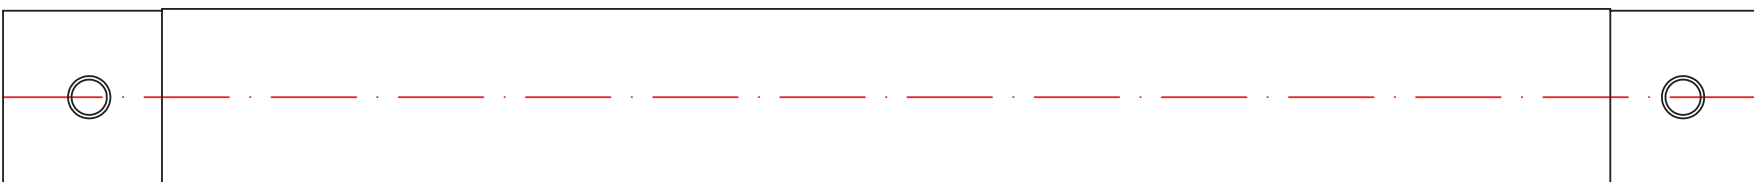

500

alutrus	
SINGLELOCK SP-500	
Engineering Drawing	
Date: 19.07.2006	Sheet: 1/1