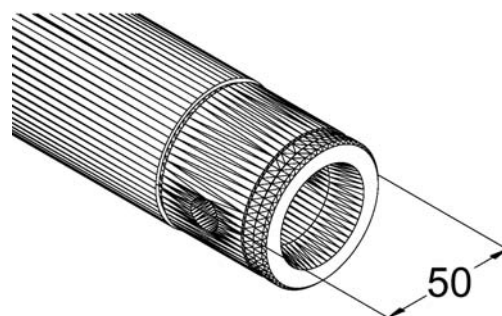

500

alutrus	
SINGLELOCK SP-500	
Engineering Drawing	
Date: 19.07.2006	Sheet: 1/1