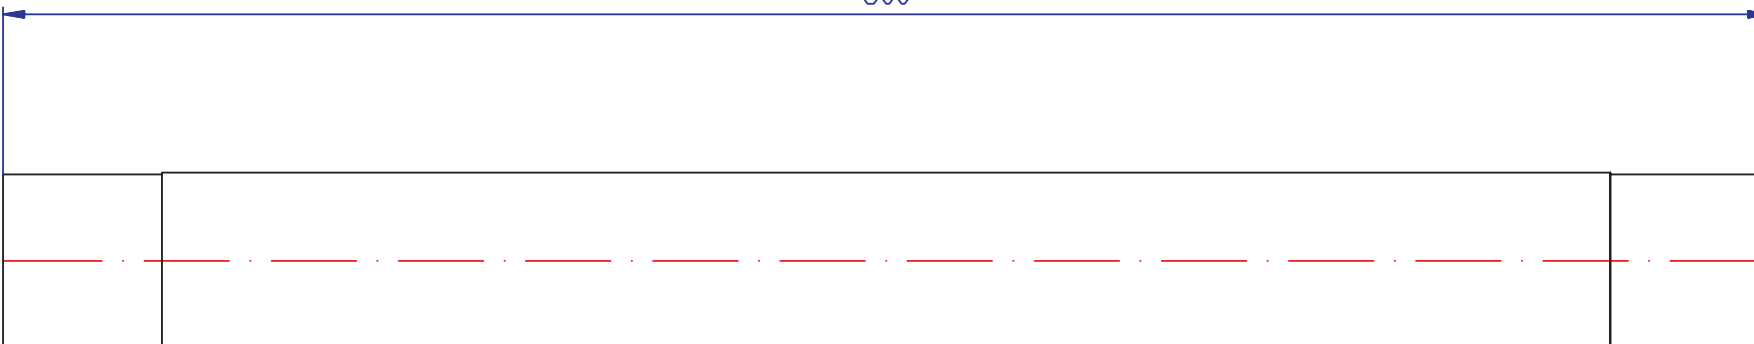

500

alutrus	
SINGLELOCK SP-500	
Engineering Drawing	
Date: 19.07.2006	Sheet: 1/1