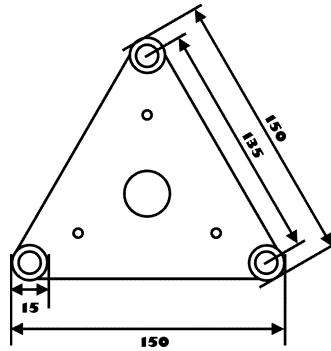

- No. 60112006.....ST-250
- No. 60112014.....ST-450
- No. 60112017.....ST-470
- No. 60112024.....ST-500
- No. 60112034.....ST-1000
- No. 60112044.....ST-1500
- No. 60112054.....ST-2000

DECOTRUSS Truss silver

# Decotruss

This truss system is a mere decoration system convincing by its compact dimensions, low storage requirements and easy transportation. It has not been designed for heavy loads.

With its minimal outer dimensions of 150 mm, DECOTRUSS is ideal for creating individual design-elements in decorative areas of private homes, fair booths, shops, discotheques and theatres.

**Technical specifications:**

Device:	60112006	60112014	60112017	60112024	60112034	60112044	60112054
Longitudinal tubes:	15 x 1.5 mm	15 x 1.5 mm	15 x 1.5 mm	15 x 1.5 mm	15 x 1.5 mm	15 x 1.5 mm	15 x 1.5 mm
Cross bracing:	5 mm	5 mm	5 mm	5 mm	5 mm	5 mm	5 mm
Dimensions:	250 x 150 x 130 mm	450 x 150 x 130 mm	470 x 150 x 130 mm	500 x 150 x 130 mm	1000 x 150 x 130 mm	1500 x 150 x 130 mm	2000 x 150 x 130 mm
Weight:	0.85 kg	1.18 kg	1.20 kg	1.26 kg	2.30 kg	3.40 kg	4.55 kg