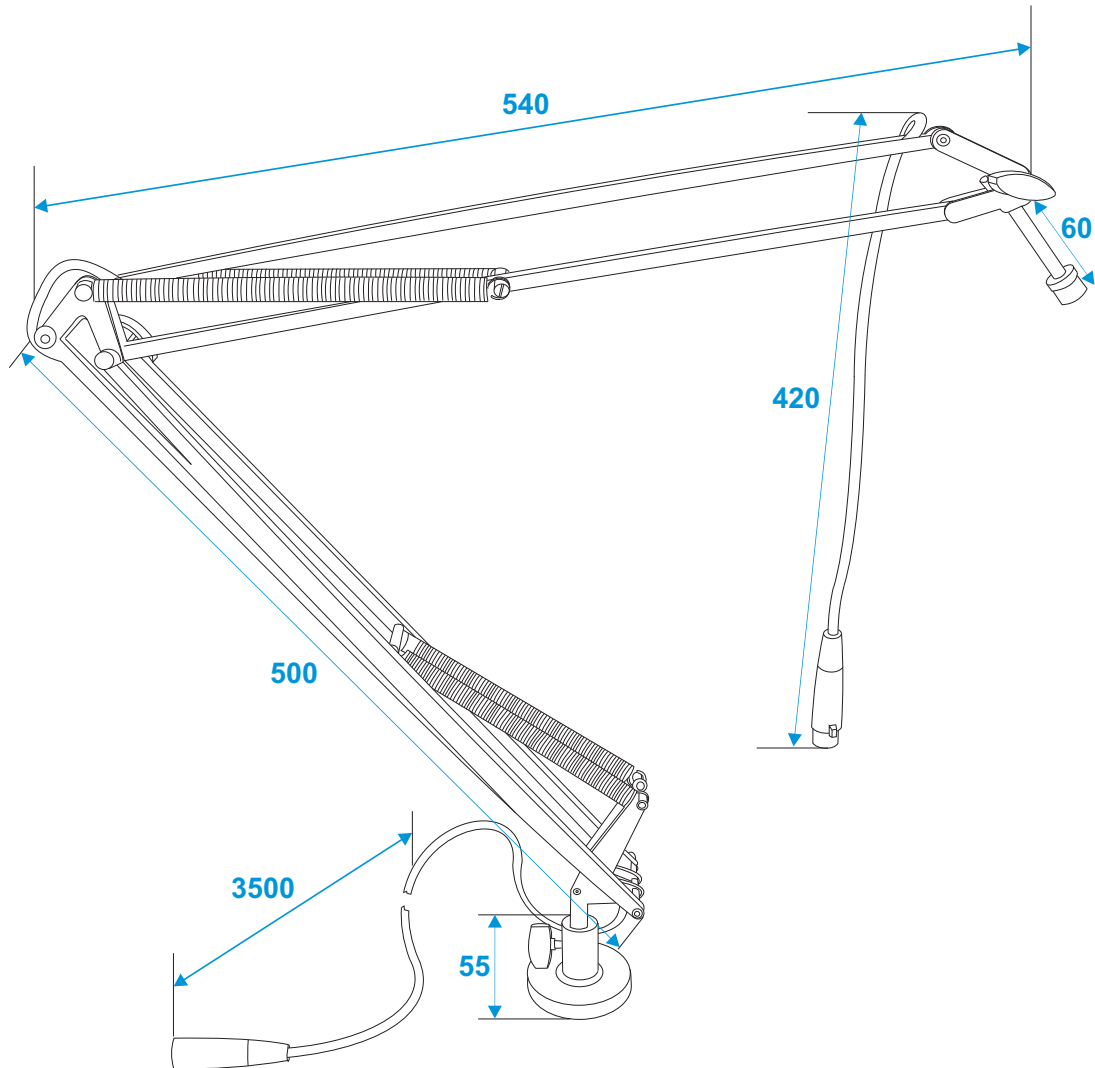

**60006010**

Table microphone arm TMA-1 black

\*all dimensions in millimeters