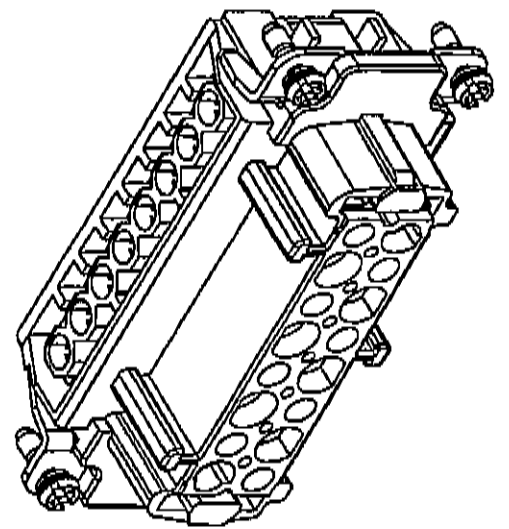

Alu-Bar 6 Klappsteckdosen 2m 16 pol IN/OUT 60003651

connexion:

- 1) Please connect cable from In-plug to socket.
- 2) Please connect cable from socket to Out-plug.
- 3) Make sure that the polarity is correct.

Alle Rechte vorbehalten. All rights reserved

1

2

3

4

5

	techb. character.		Firch Interneile Masset free size Interneile	
	All dimensions in mm Original size 1:1	Incl.	Date	Masset/Date
	Detail: 09.04.98 KR		1:1	Hon 16E-bu-s
	Insp.	Rue.		Buchseneinsatz / femole insert
	Stand.	WÖTZEL		
28552	11.10.00 RDH.			
26781				
Mod.	Dat.	Name		
			TB 09 33 016 2701	Blatt/ page
				5/8