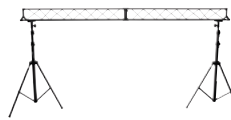

No. 59007121

EUROLITE STV-150A Follow Spot Stand

Follow stand with winch, maximum load 35 kg, maximum height 155 cm

No. 59007123

EUROLITE STV-200 Follow Spot Stand, Stainless Steel

PRO version with head on ball bearing, max. load 50 kg, max. height 160 cm

No. 60000820..... alu
 No. 60000830..... steel

EUROLITE STW-370 Winch-driven Stand 370cm

High-quality alu winch-stand, max. load 35 kg, max. height 370 cm

No. 59007040.....black
 No. 59007041.....black

EUROLITE STT-400/85 Winch Stand TÜV/GS

High-quality winch-stand, max. load 85 kg, max. height 400 cm

No. 59007055..... 3-part telescopic lifter
 No. 59007060..... 4-part telescopic lifter

EUROLITE STC-480/150 Truss Lifter TÜV/GS

Rugged truss lifter for medium weights

NEW

No. 59007030

EUROLITE Show Stand III Alu

Simple stand set up to 320 cm height and 300 cm width, max. load 50 kg

NEW

No. 59007032

EUROLITE EU Show Stand

Simple stand set up to 315 cm height and 300 cm width, max. load 60 kg