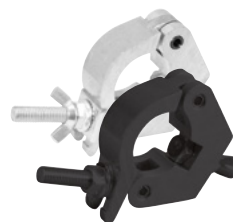

Ø 50MM

No. 59006860.....silver
No. 59006862.....black

EUROLITE TPC-30 Coupler

Mounting coupler for 50 mm tube, maximum load WLL 500 kg