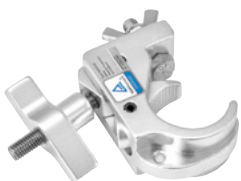

Professional mounting clamp for 50 mm tube, maximum
load WLL 400 kg

Ø 50MM

No. 58000760.....silver
No. 58000761.....black

EUROLITE TH-250 Quick-Lock Coupler

PRO mounting clamp, QuickLock screw for 50 mm tube,
max. load WLL 250 kg

Ø 50MM

No. 58000751.....silver
No. 58000752.....black

EUROLITE TH-260 Quick-Lock Clamp

PRO mounting clamp, QuickLock screw for 50 mm tube,
max. load WLL 200 kg

No. 58000762.....Coupler, silver
No. 58000767.....Coupler, black
No. 58000765.....Pin
No. 60000745.....Mini TV-Pin

EUROLITE TH-25C Quick-Lock

Mounting clamp for 13-55 mm tube incl. mini TV pin,
maximum load WLL 15 kg

Ø 35MM

No. 58000763

EUROLITE TH35-75 Theatre Clamp sil

PRO Mounting clamp for 32-35 mm tube, maximum load
WLL 75 kg

Ø 50MM

No. 58000764.....silver
No. 58000766.....black

EUROLITE TH50-75 Theatre Clamp sil

PRO Mounting clamp for 50 mm tube, maximum load
WLL 200 kg

Ø 20MM

No. 59006859

EUROLITE TPC-20 Coupler, silver

Mounting coupler for 20 mm tube, maximum load WLL
10 kg