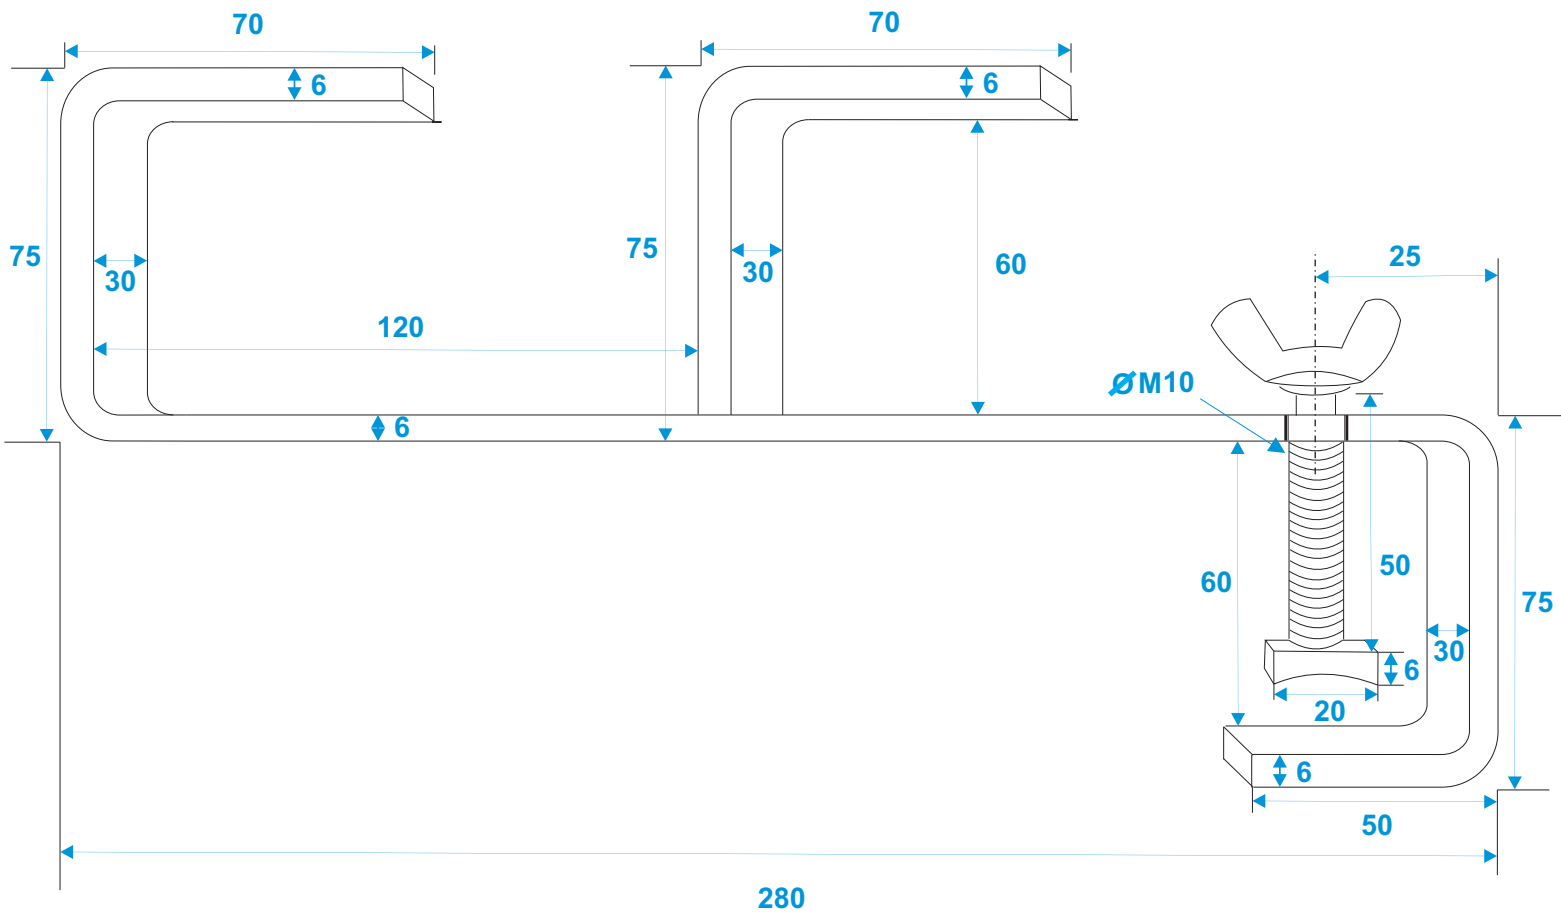

58000691

EUROLITE TCH-50/28 Cable hook

*all dimensions in millimeters