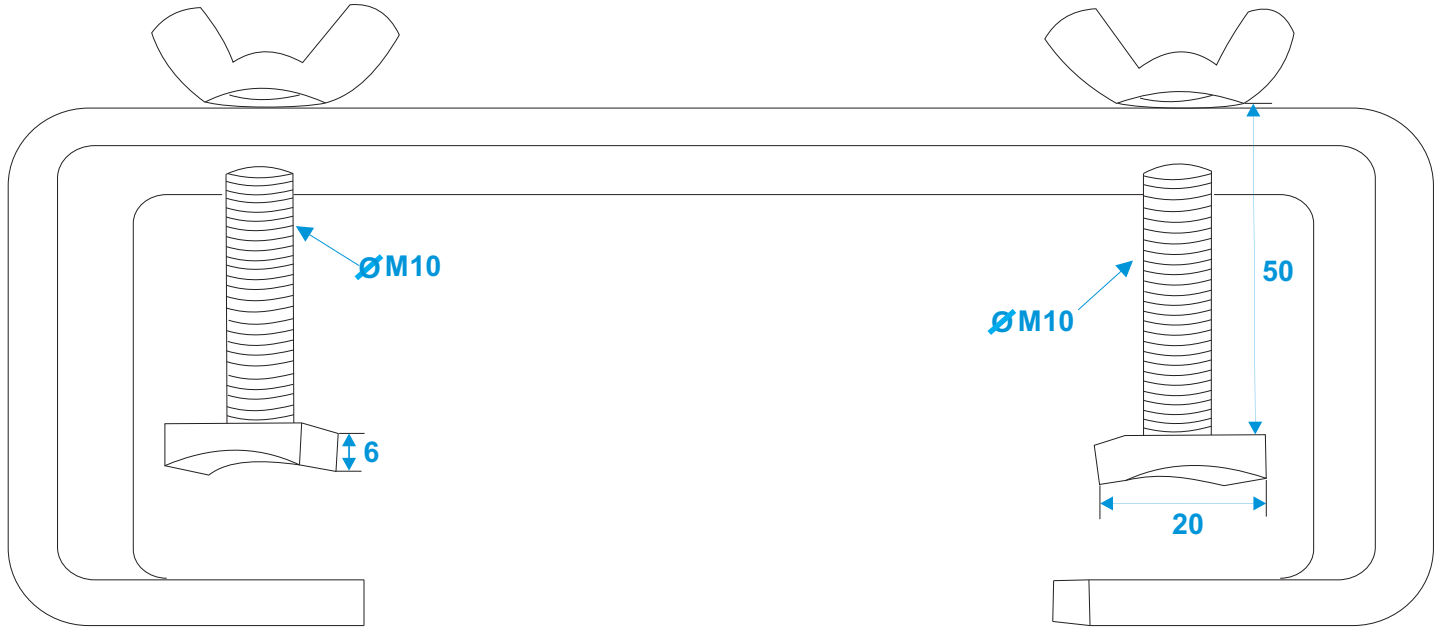

58000668

EUROLITE TCH-50/65H C-hook

*all dimensions in millimeters