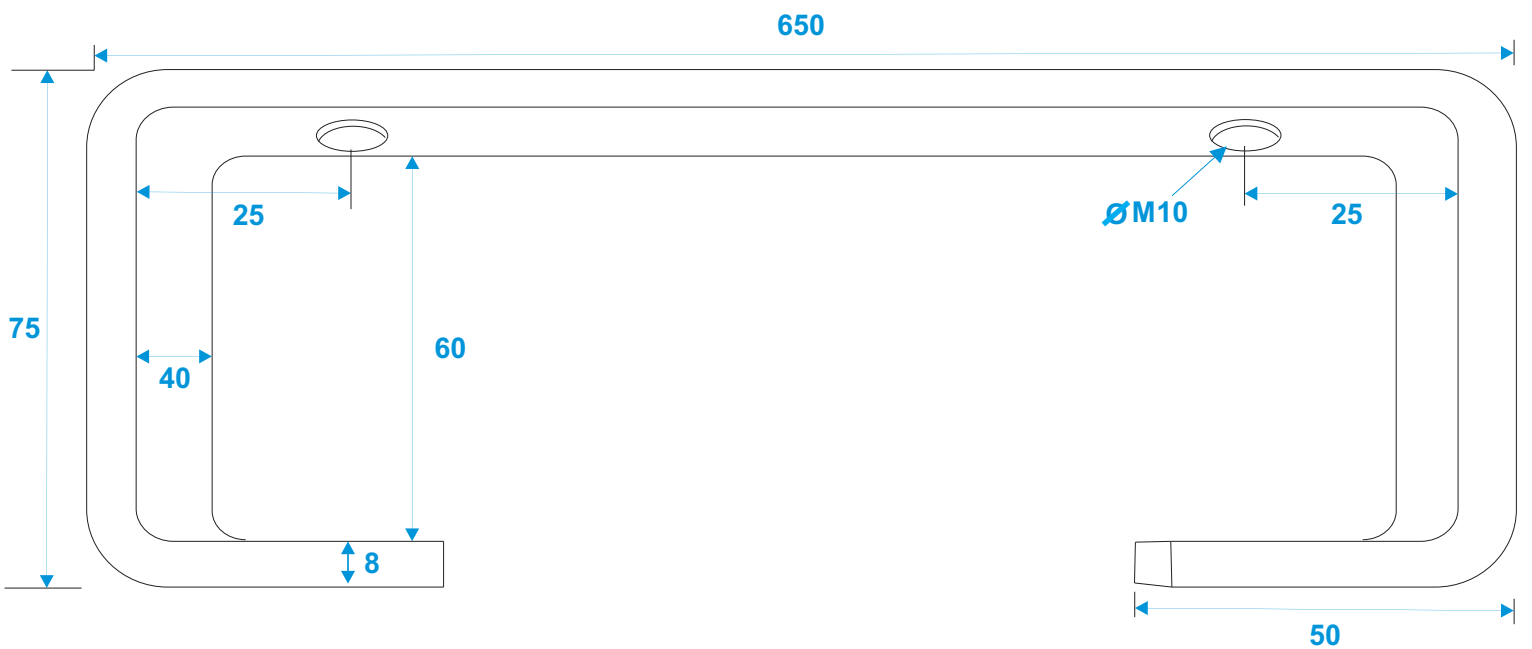

58000668

EUROLITE TCH-50/65H C-hook

*all dimensions in millimeters