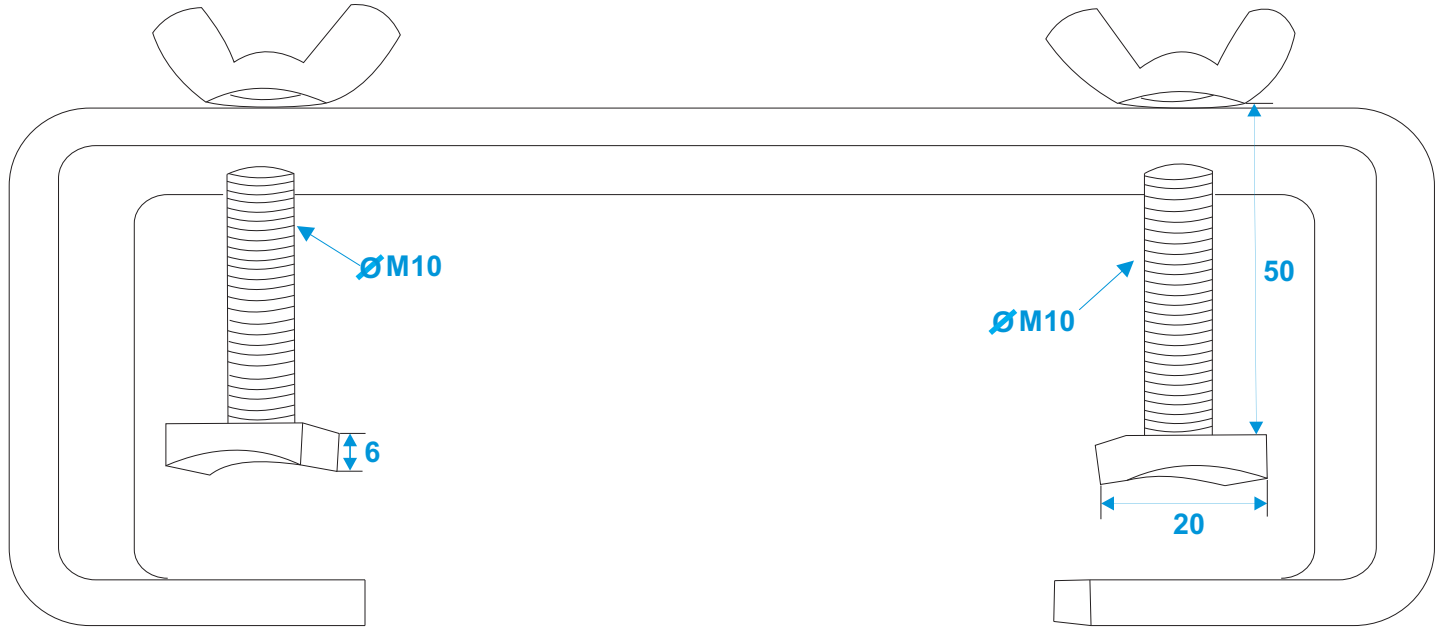

**58000665**

EUROLITE TCH-50/65 C-hook 65cm

\*all dimensions in millimeters