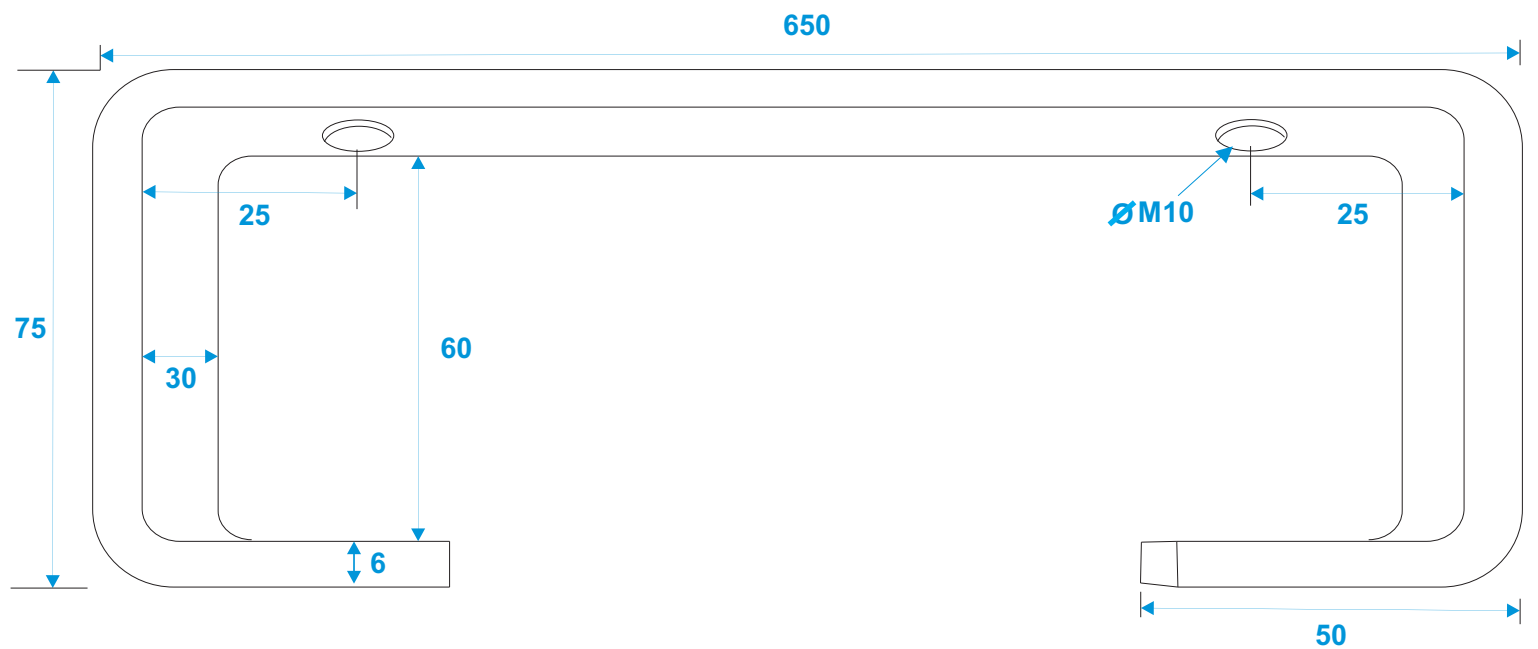

**58000665**

EUROLITE TCH-50/65 C-hook 65cm

\*all dimensions in millimeters