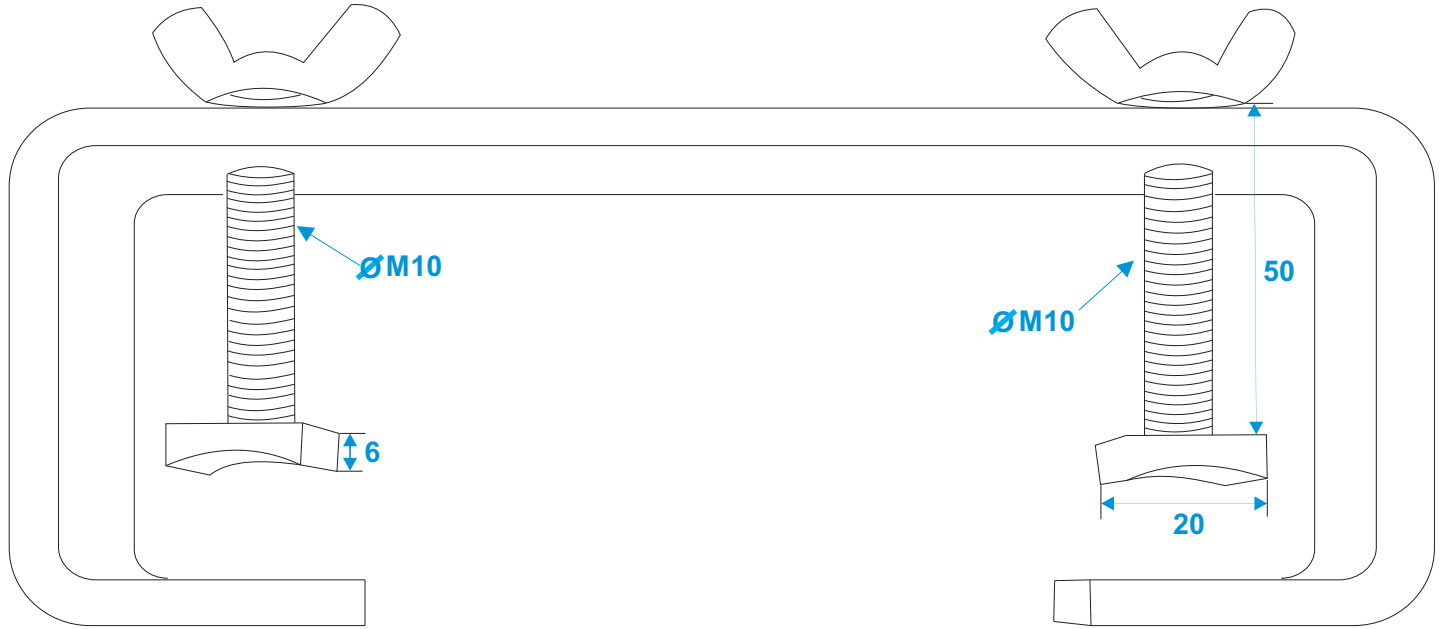

58000662

EUROLITE TCH-50/30H C-hook 30cm

*all dimensions in millimeters