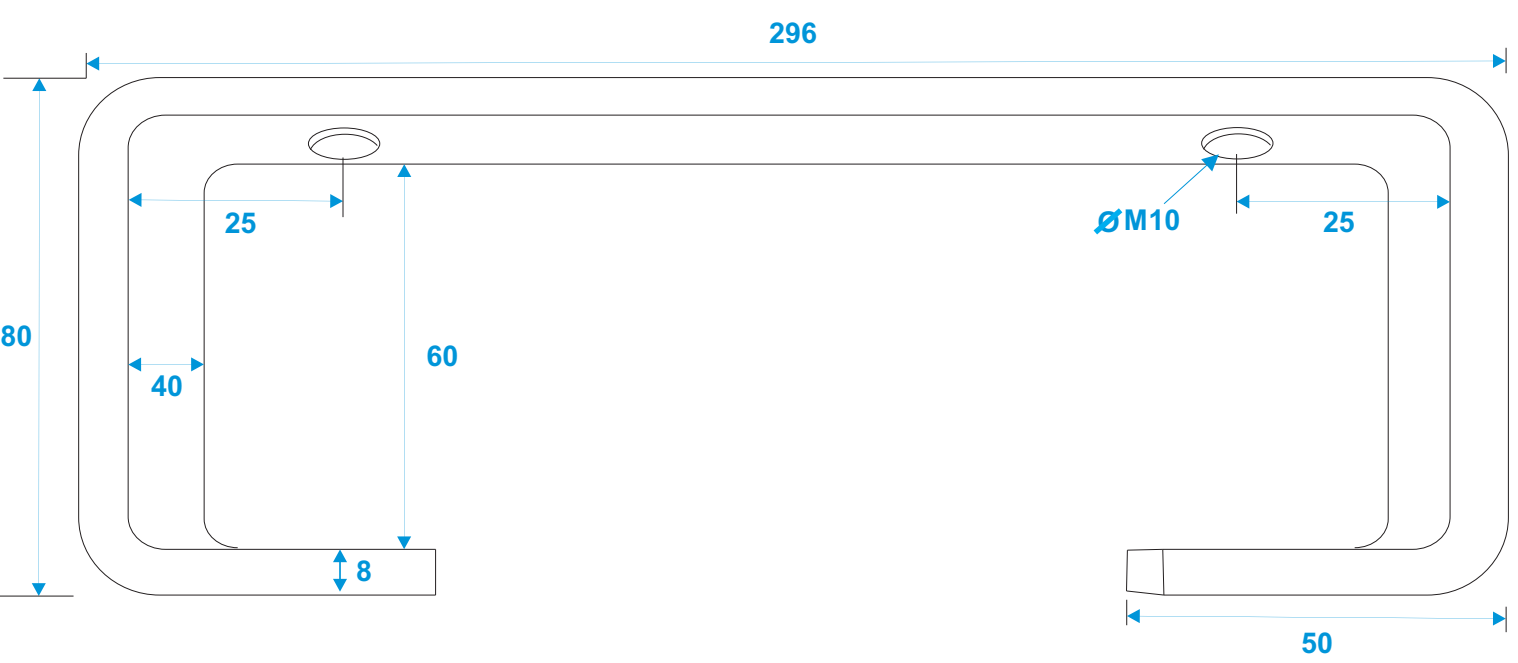

58000662

EUROLITE TCH-50/30H C-hook 30cm

*all dimensions in millimeters