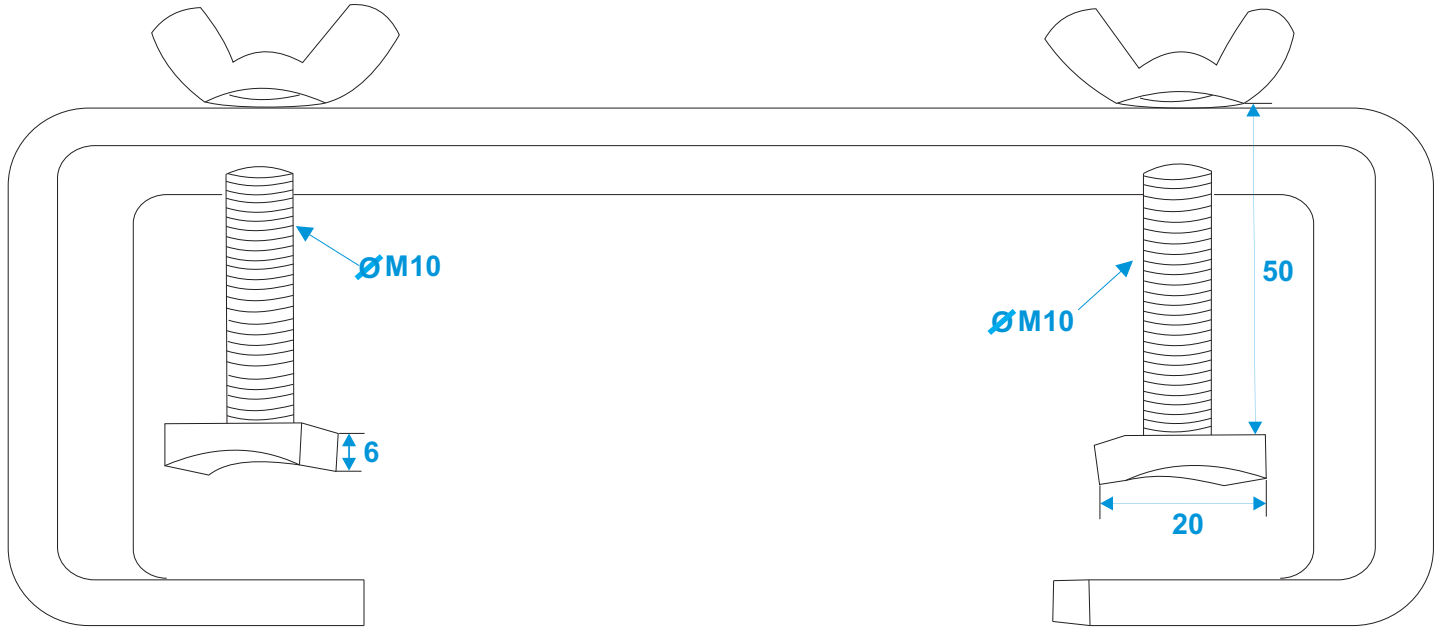

58000660

EUROLITE TCH-50/30 C-hook 30cm

*all dimensions in millimeters