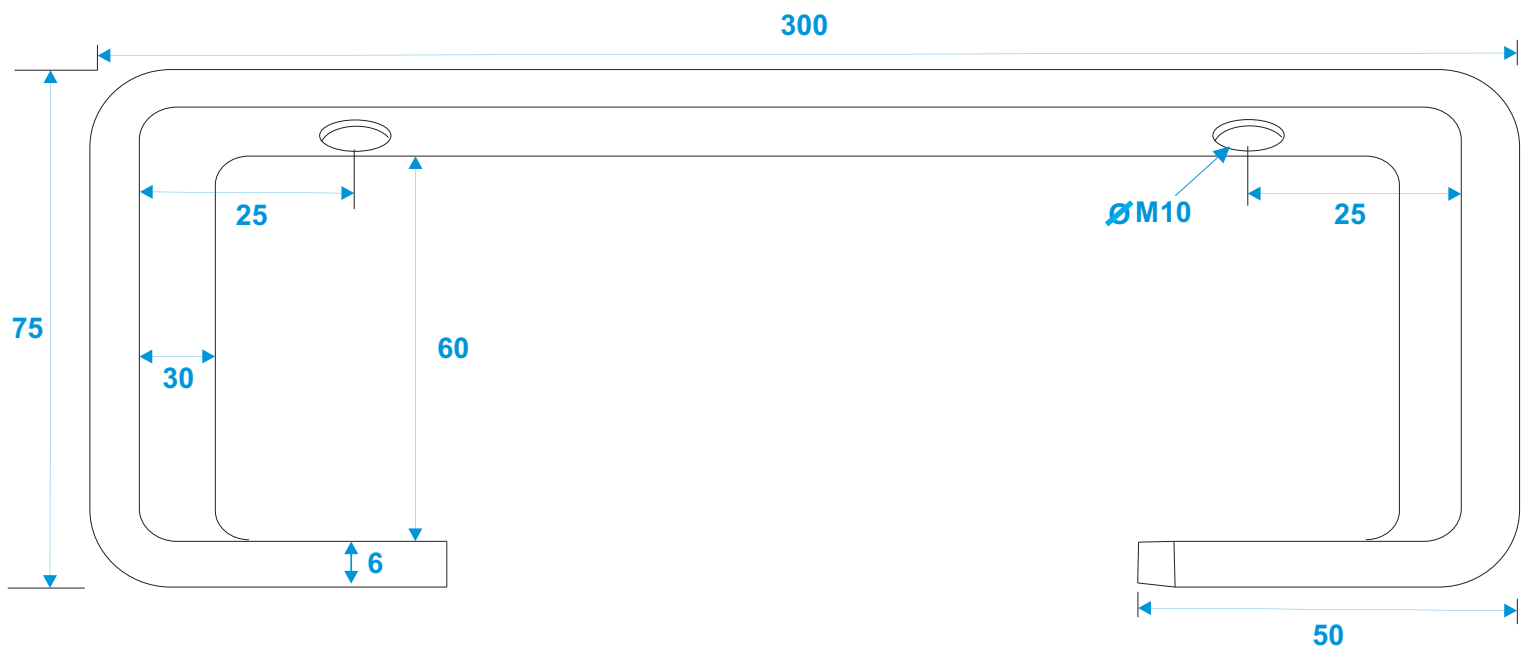

58000660

EUROLITE TCH-50/30 C-hook 30cm

*all dimensions in millimeters