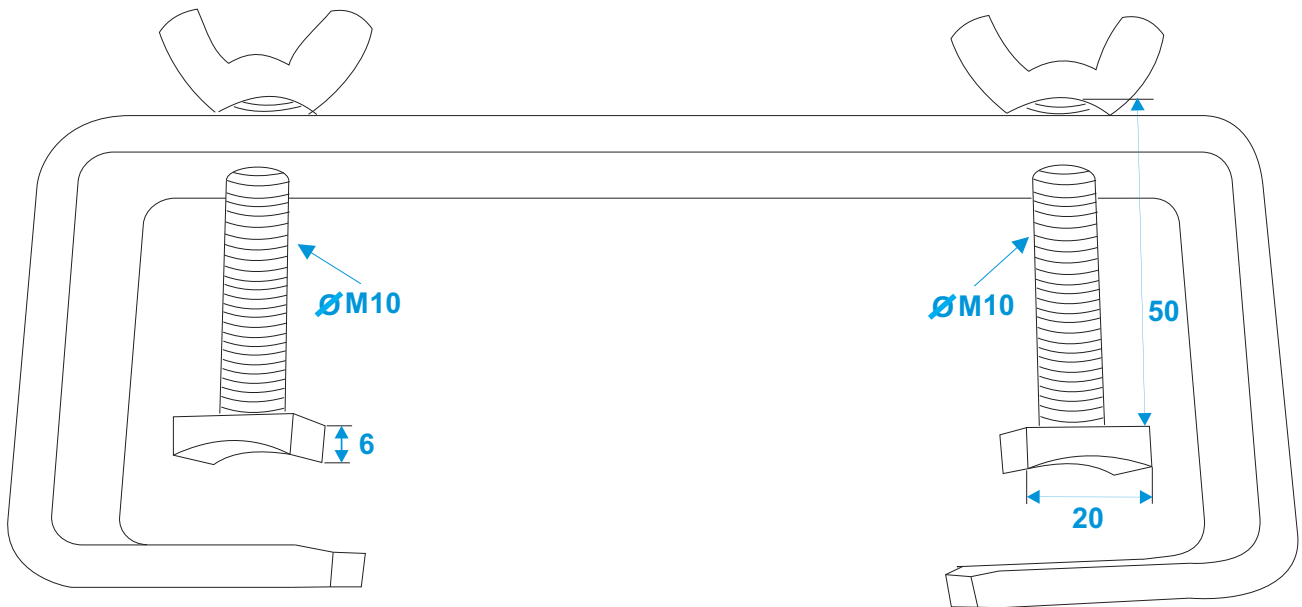

58000655

EUROLITE TCH-50/20 C-hook 20cm, silver

*all dimensions in millimeters