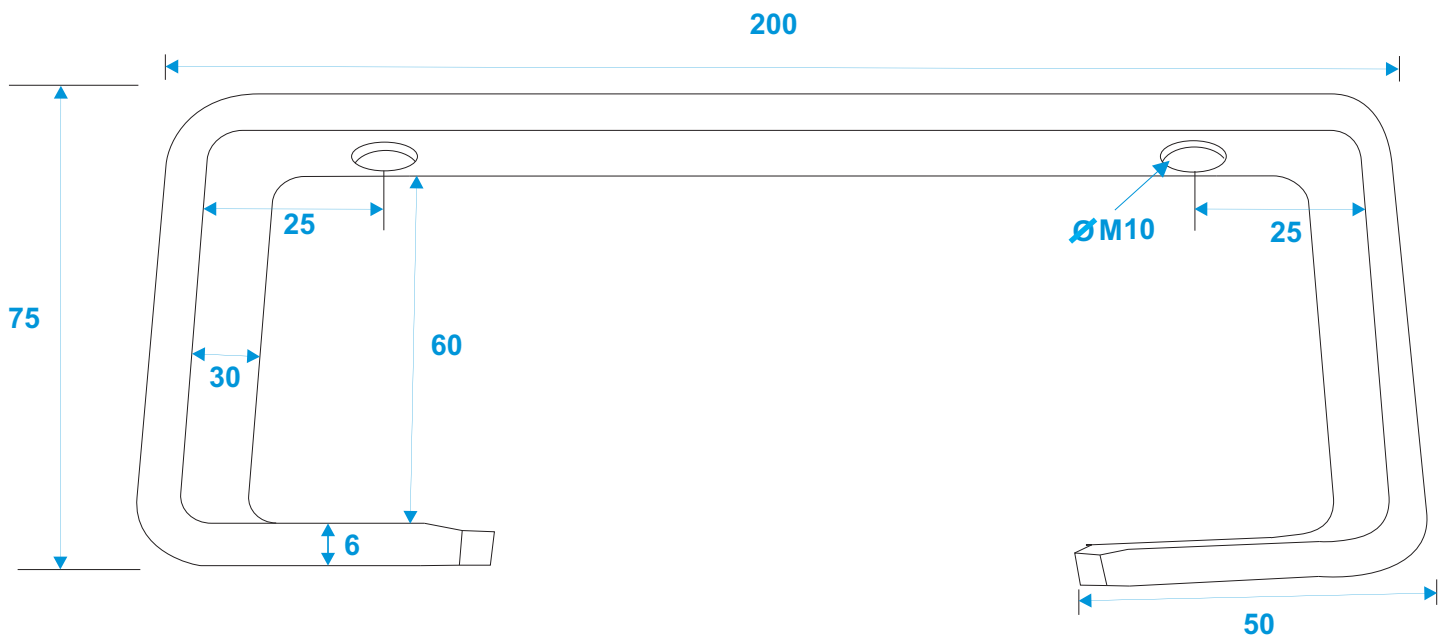

58000655

EUROLITE TCH-50/20 C-hook 20cm, silver

*all dimensions in millimeters