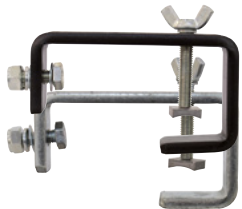

Ø 16MM

No. 58000385.....black
No. 58000390.....silver

EUROLITE TH-16 Clamp f.Decotruss

Mounting clamp for Decotruss, maximum load WLL 20 kg

Ø 25MM

No. 58000450.....silver
No. 58000451.....black

EUROLITE TH-25 Clamp for 25mm Tube

Mounting clamp for 25 mm tube, maximum load WLL 20 kg

Ø 40MM

No. 58000570.....silver
No. 58000571.....black

EUROLITE TH-40 Theatre Clamp

Mounting clamp for 40 mm tube, maximum load WLL 30 kg

Ø 50MM

No. 58000640.....silver
No. 58000641.....black

EUROLITE TH-51 Theatre Clamp

Mounting clamp for 50 mm tube, maximum load WLL 24 kg

Ø 50MM

No. 58000642.....silver
No. 58000643.....black

EUROLITE TH-52 Theatre Clamp

Mounting clamp for 50 mm tube, maximum load WLL 50 kg

Ø 50MM

No. 58000650.....silver
No. 58000651.....black

EUROLITE TH-50 Theatre Clamp

Mounting clamp for 50 mm tube, maximum load WLL 15 kg

Ø 50MM

No. 58000655.....silver
No. 58000656.....black

EUROLITE TCH-50/20 C-Clamp 20cm, silver