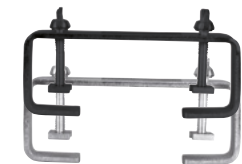

EUROLITE TH-51 Theatre Clamp

Mounting clamp for 50 mm tube, maximum load WLL 24 kg

Ø 50MM

No. 58000642.....silver
No. 58000643.....black

EUROLITE TH-52 Theatre Clamp

Mounting clamp for 50 mm tube, maximum load WLL 50 kg

Ø 50MM

No. 58000650.....silver
No. 58000651.....black

EUROLITE TH-50 Theatre Clamp

Mounting clamp for 50 mm tube, maximum load WLL 15 kg

Ø 50MM

No. 58000655.....silver
No. 58000656.....black

EUROLITE TCH-50/20 C-Clamp 20cm, silver

Mounting clamp for 50 mm tube, maximum load WLL 30 kg

Ø 50MM

No. 58000657

EUROLITE TCH-50/20H C-Clamp 20cm, silver

Mounting clamp for 50 mm tube, maximum load WLL 100 kg

Ø 50MM

No. 58000660

EUROLITE TCH-50/30 C-Clamp 30cm, silver

Long mounting clamp for 50 mm tube, maximum load WLL 30 kg

Ø 50MM

No. 58000665

EUROLITE TCH-50/65 C-Clamp 65cm, silver

Very long mounting clamp for 50 mm tube, maximum load WLL 30 kg

Ø 50MM

No. 58000690.....silver
No. 58000691.....schwarz