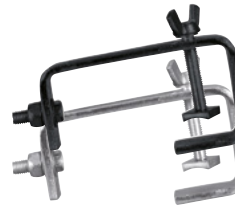

Ø 16MM

No. 58000385.....black
No. 58000390.....silver

EUROLITE TH-16 Clamp f.Decotruss

Mounting clamp for Decotruss, maximum load WLL 20 kg

Ø 25MM

No. 58000450.....silver
No. 58000451.....black

EUROLITE TH-25 Clamp for 25mm Tube

Mounting clamp for 25 mm tube, maximum load WLL 20 kg

Ø 40MM

No. 58000570.....silver
No. 58000571.....black

EUROLITE TH-40 Theatre Clamp

Mounting clamp for 40 mm tube, maximum load WLL 30 kg

Ø 50MM

No. 58000640.....silver
No. 58000641.....black

EUROLITE TH-51 Theatre Clamp

Mounting clamp for 50 mm tube, maximum load WLL 24 kg

Ø 50MM

No. 58000642.....silver
No. 58000643.....black

EUROLITE TH-52 Theatre Clamp

Mounting clamp for 50 mm tube, maximum load WLL 50 kg

Ø 50MM

No. 58000650.....silver
No. 58000651.....black

EUROLITE TH-50 Theatre Clamp

Mounting clamp for 50 mm tube, maximum load WLL 15 kg

Ø 50MM

No. 58000655.....silver
No. 58000656.....black

EUROLITE TCH-50/20 C-Clamp 20cm, silver