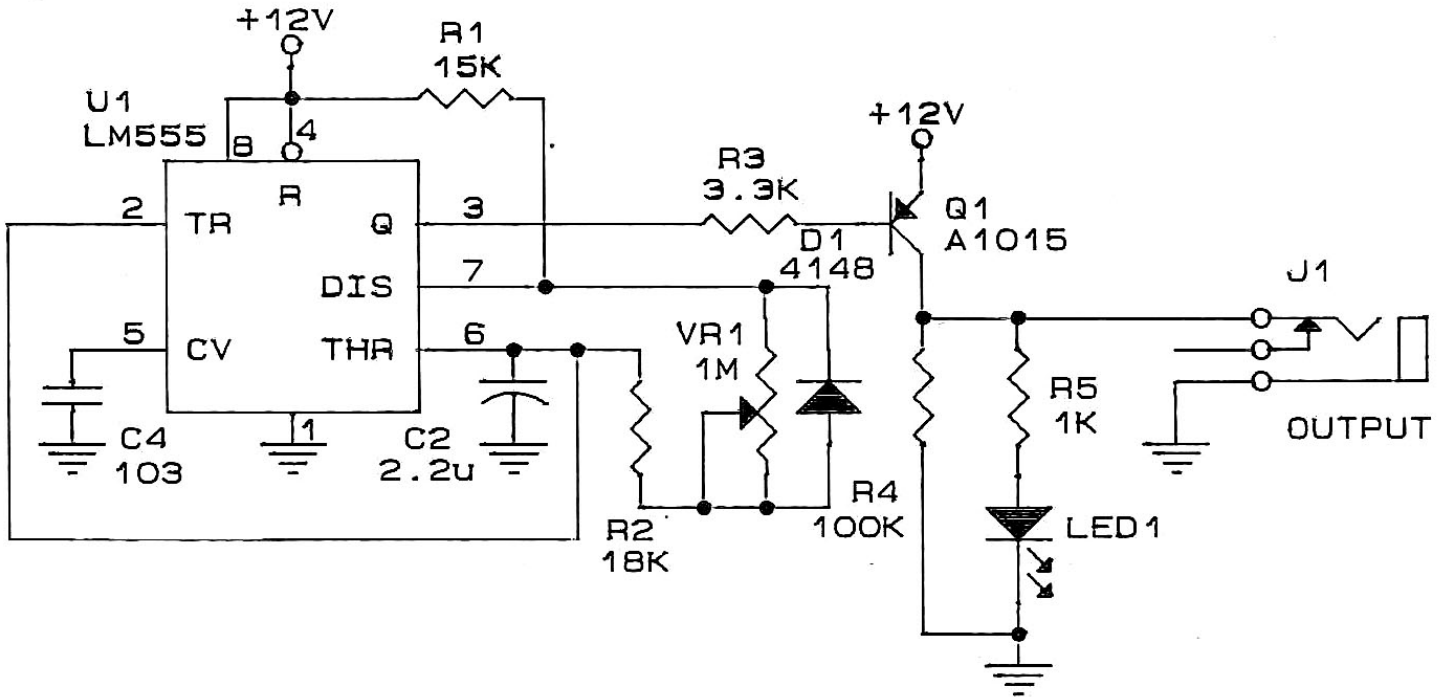

eurolite

ST-1

Strobe Control

Service-manual

Serviceunterlagen

Documents techniques

Documentos de servicio

EUROLITE ST-1 Strobe Control		
Size	Document Number	REV
A	FL-01C (FL-01CE)	
Date:	November 1, 1995	Sheet of