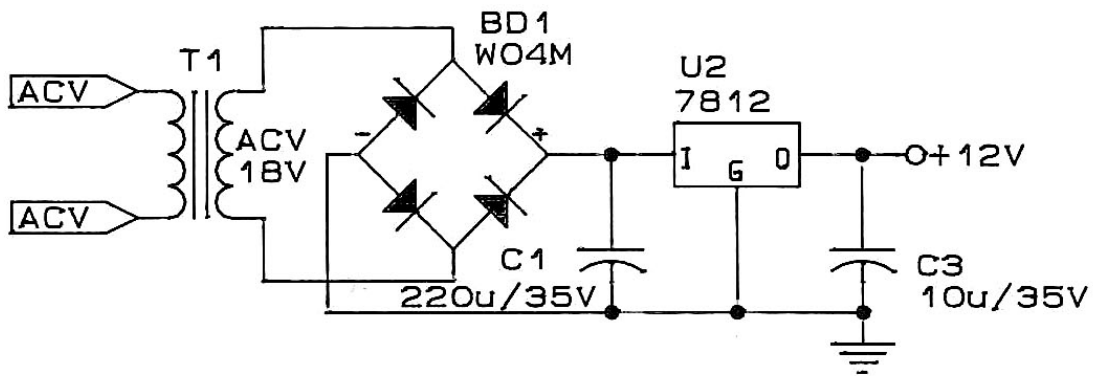

eurolite

ST-1

Strobe Control

Service-manual

Serviceunterlagen

Documents techniques

Documentos de servicio

EUROLITE ST-1 Strobe Control		
Size	Document Number	REV
A	FL-01C (FL-01CE)	
Date:	November 1, 1995	Sheet of