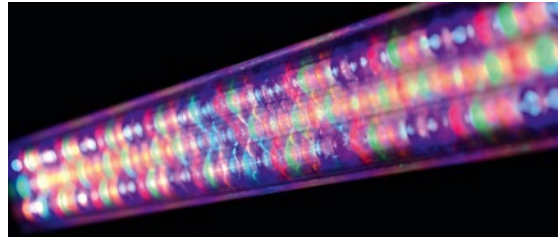

DMX RGB

EUROLITE LED BAR-126 RGBA 10mm

Versatile LED-RGBA color changer

- Equipped with 126 x 10 mm LEDs
- Feed-through output allows to power up to 8 devices
- Beam angles: 20° and 40°

No. 51930432

Technical specifications:

Power supply:	230 V AC, 50 Hz ~
Power consumption:	15 W/40 VA
DMX control channels:	4/6
DMX512 connection:	3-pin XLR
Sound-control:	via built-in microphone
LED type:	10 mm
Number of LEDs:	126
Beam angle:	20°
Dimensions (LxWxH):	575 x 65 x 90 mm
Weight:	1.1 kg

DMX RGB

EUROLITE LED BAR-126 RGB 10mm

Practical LED RGB color changer

- Operable in stand-alone mode or via DMX
- Equipped with 126 x 10 mm LED
- Beam angle 20° or 40°

Technical specifications:

Power supply:	230 V AC, 50 Hz ~
Power consumption:	28 W
DMX control channels:	5
DMX512 connection:	3-pin XLR
Sound-control:	via built-in microphone
LED type:	10 mm
Number of LEDs:	126
Dimensions (LxWxH):	575 x 65 x 90 mm
Weight:	1.5 kg

No. 51930416 20°
No. 51930417 40°

DMX RGBA

EUROLITE LED BAR-252 RGBA 10mm

Versatile LED-RGBA color changer

- Equipped with 252 x 10 mm LED
- Operable in stand-alone mode or via DMX
- Beam angle 20° or 40°