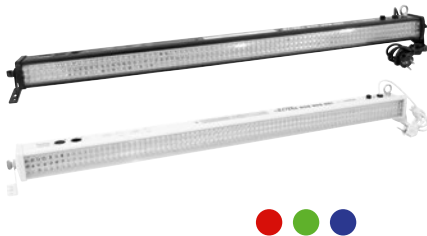

EUROLITE LED BAR-252 RGB 10mm

Versatile color changer with RGB LEDs

- 48 red, 108 green and 96 blue LEDs
- Controllable via stand-alone mode or via DMX
- Beam angle 20° or 40°