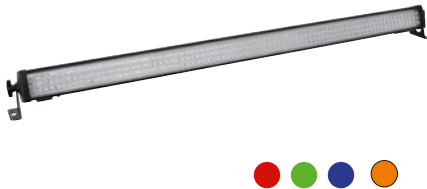

DMX RGB

EUROLITE LED BAR-126 RGBA 10mm

Versatile LED-RGBA color changer

- Equipped with 126 x 10 mm LEDs
- Feed-through output allows to power up to 8 devices
- Beam angles: 20° and 40°

No. 51930432

Technical specifications:

Power supply:	230 V AC, 50 Hz ~
Power consumption:	15 W/40 VA
DMX control channels:	4/6
DMX512 connection:	3-pin XLR
Sound-control:	via built-in microphone
LED type:	10 mm
Number of LEDs:	126
Beam angle:	20°
Dimensions (LxWxH):	575 x 65 x 90 mm
Weight:	1.1 kg

DMX RGB

EUROLITE LED BAR-126 RGB 10mm

Practical LED RGB color changer

- Operable in stand-alone mode or via DMX
- Equipped with 126 x 10 mm LED
- Beam angle 20° or 40°

Technical specifications:

Power supply:	230 V AC, 50 Hz ~
Power consumption:	28 W
DMX control channels:	5
DMX512 connection:	3-pin XLR
Sound-control:	via built-in microphone
LED type:	10 mm
Number of LEDs:	126
Dimensions (LxWxH):	575 x 65 x 90 mm
Weight:	1.5 kg

No. 51930416 20°
No. 51930417 40°

DMX RGBA

EUROLITE LED BAR-252 RGBA 10mm

Versatile LED-RGBA color changer

- Equipped with 252 x 10 mm LED
- Operable in stand-alone mode or via DMX
- Beam angle 20° or 40°