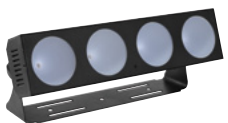

NEW COB CW + WW PIXEL CONTROL

No. 41606122

EUROLITE Audience Blinder 2x100W LED COB CW/WW

Audience blinder, wide beam 2 x 100 W COB LED (warm/cold white)

NEW COB CW + WW

No. 41606147

EUROLITE Audience Blinder 4x100W LED COB CW/WW

Audience blinder, wide beam 4 x 100 W COB LED (warm/cold white)

COB RGB DMX PIXEL CONTROL

No. 51930284

EUROLITE LED PMB-4 COB RGB 30W Bar

Bright bar with 4 x 30 W COB LED, good RGB color mixture, wide beam angle

COB RGB DMX PIXEL CONTROL

No. 51930286

EUROLITE LED PMB-8 COB RGB 30W Bar

Bright bar with 8 x 30 W COB LED, good RGB color mixture, wide beam angle

NEW COB RGB DMX

No. 51930278

EUROLITE LED CBB-4 COB RGB Bar

LED light effect bar with RGB color mixing, incl. IR remote control

COB DMX WW PIXEL CONTROL

No. 41606120

EUROLITE Audience Blinder 2x100W LED COB 3200K

Audience blinder, wide beam 2 x 100 W COB LED (warm white)