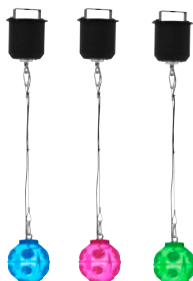

NEW TCL RGB

EUROLITE LED Twinkle Ball TC

Rotary 20 cm ball illuminating from the inside to outside

- Housing out of transparent, milky plastic
- Inner illumination via 2 TCL LEDs, automatic color change
- Connected with the rotary motor via a ca. 55 cm long lead cable

No. 51930459

Technical specifications:

Power supply	100-240 V AC, 50/60 Hz ~
Power consumption:	13 W
Number of LEDs:	2xTCL
Sound-control:	via built-in microphone
Diameter Twinkle Ball:	20 cm
Diameter of base plate:	135 mm
Height:	865 mm
Total weight:	1.3 kg