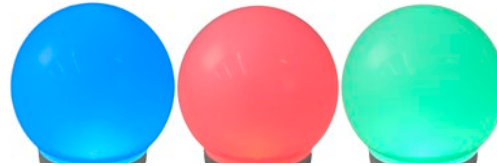

OMNILUX LED A60 230V 5W E27 Multicolor RC

Decorative illumination with LED technology

- Color change LED lamp with remote control (included in delivery)
- Easy to change (E-27 Socket)
- 11 colors and white

No. 51928523

Technical specifications:

Power supply:	230 V, 50 Hz ~
Power consumption:	5 W
Socket:	E-27
Dimension (LxWxH):	112 x 60 x 60 mm
Beam angle:	120°
Weight:	0.06 kg