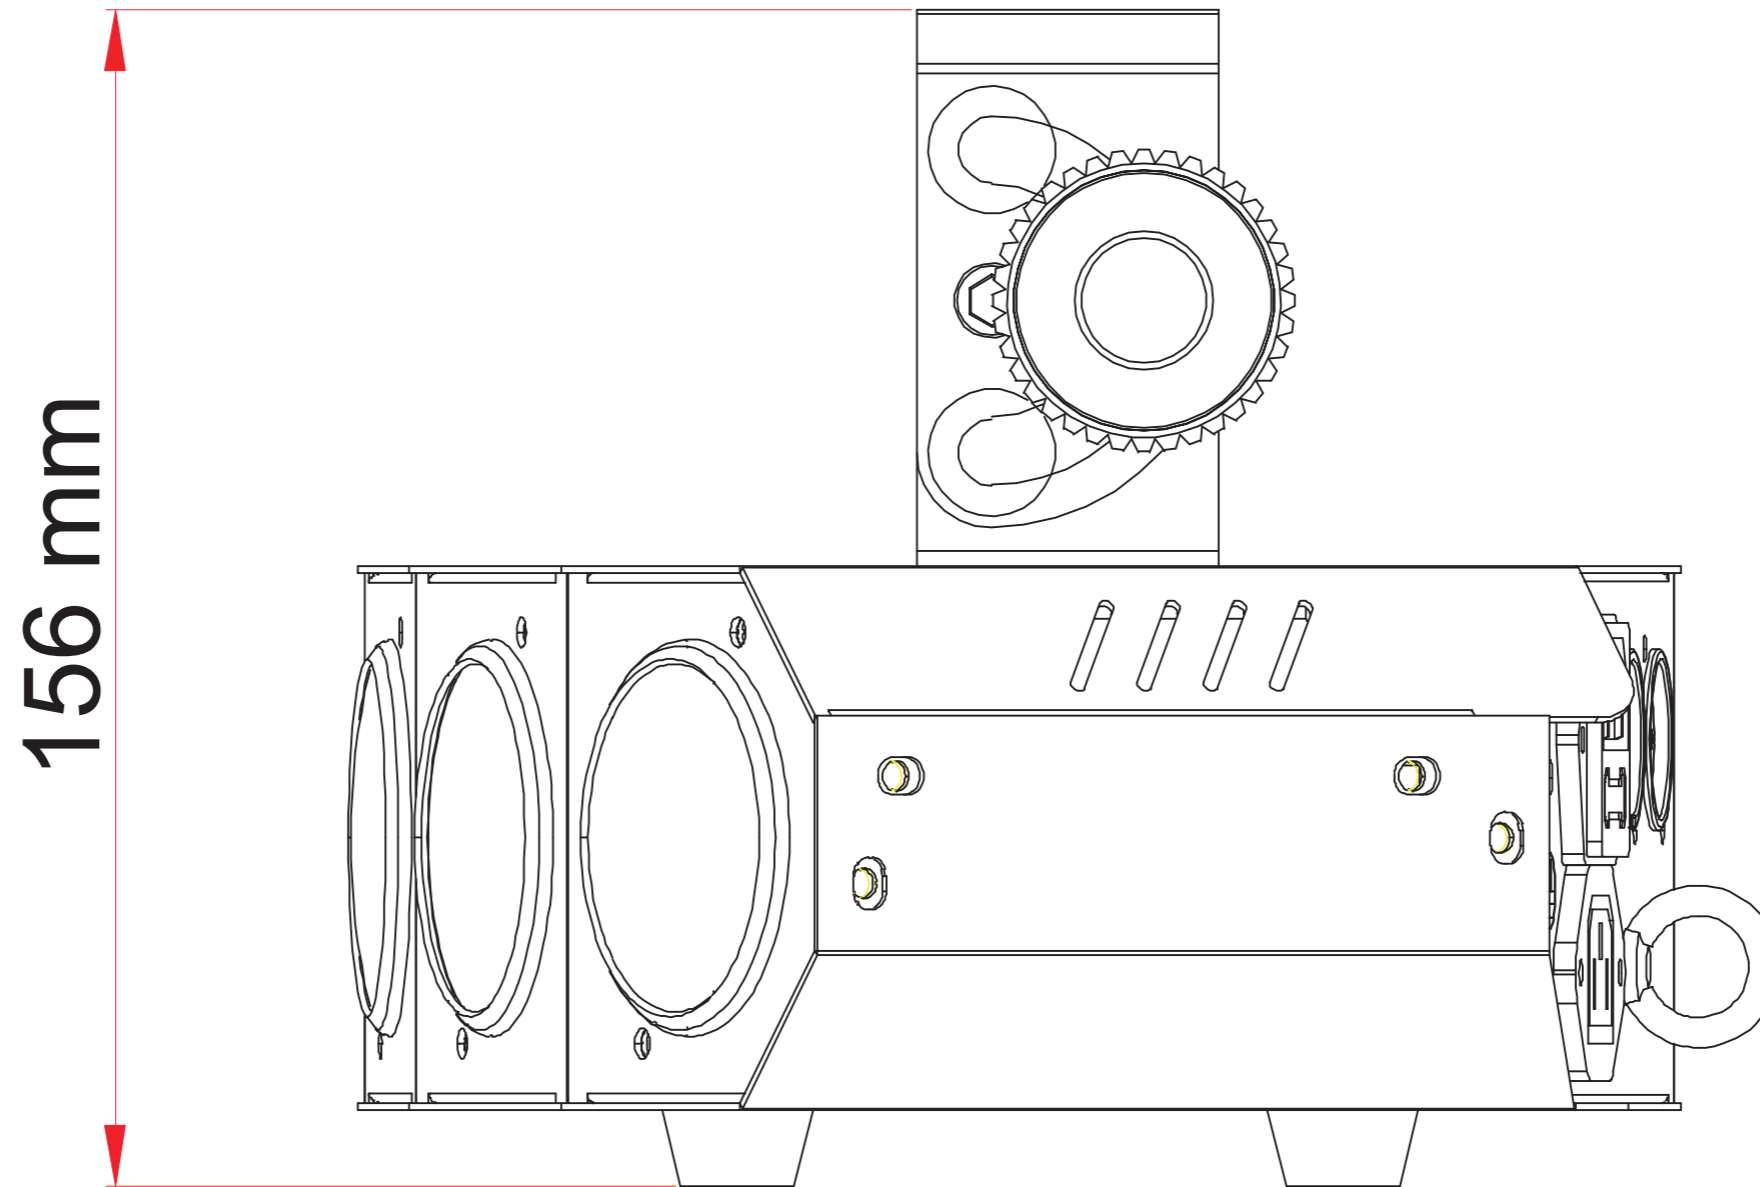

EUROLITE LED SCY-200 Strahleneffekt
EUROLITE LED SCY-200 Beam effect
No. 51918677

372 mm

EUROLITE LED SCY-200 Strahleneffekt
EUROLITE LED SCY-200 Beam effect
No. 51918677

EUROLITE LED SCY-200 Strahleneffekt
EUROLITE LED SCY-200 Beam effect
No. 51918677

EUROLITE LED SCY-200 Strahleneffekt
EUROLITE LED SCY-200 Beam effect
No. 51918677

EUROLITE LED SCY-200 Strahleneffekt
EUROLITE LED SCY-200 Beam effect
No. 51918677

EUROLITE LED SCY-200 Strahleneffekt
EUROLITE LED SCY-200 Beam effect
No. 51918677