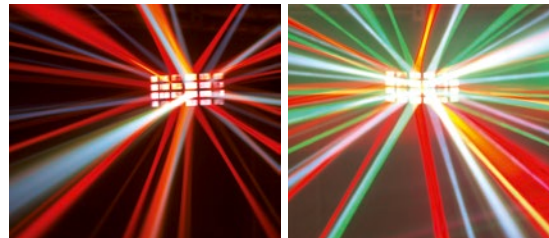

RGBAW + UV HCL

EUROLITE LED D-25 Beam Effect

Color intensive beam-effect with hexacolor LEDs (6in1)

- Equipped with 2 x 18 W HCL LED: red, green, blue, amber, white, UV
- Sound-control or auto mode
- Adjustable program speed

DMX RGBAW

EUROLITE LED D-400 Beam Effect

Derby with LEDs in R, G, B, A and W

- Equipped with five bright 3 W LEDs in red, green, blue, amber and white
- DMX-controlled operation or stand-alone operation
- Comfortable addressing and setting via control panel with LED display