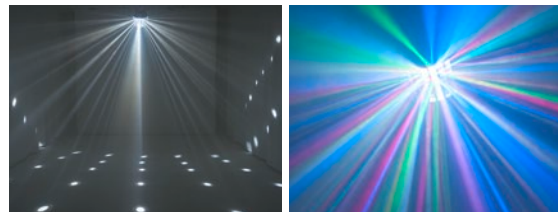

EUROLITE LED D-1000 Beam Effect

Derby with LEDs in R, G, B, A, W and P

- Operable in stand-alone mode or via DMX
- LEDs: 1 x red, 1 x green, 1 x blue, 1 x amber, 1 x white, 1 x purple
- New color possibilities with purple

No. 51918216

Technical specifications:

Power supply:	100-240 V AC, 50/60 Hz~
Power consumption:	23 W
Number of DMX channels:	10
DMX-512 connection:	3-pin XLR
Sound-control:	via built-in microphone
LED type:	3 W
Number of LEDs:	6 (1 x R, 1 x G, 1 x B, 1 x A, 1 x W, 1 x P)
Beam angle:	115°
Dimensions:	265 x 305 x 290 mm
Weight:	3 kg