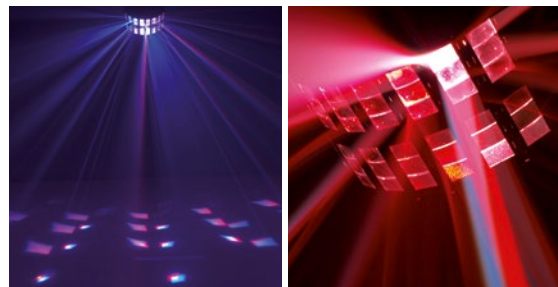

RGBAW + UV HCL

EUROLITE LED D-25 Beam Effect

Color intensive beam-effect with hexacolor LEDs (6in1)

- Equipped with 2 x 18 W HCL LED: red, green, blue, amber, white, UV
- Sound-control or auto mode
- Adjustable program speed

DMX RGBAW

EUROLITE LED D-400 Beam Effect

Derby with LEDs in R, G, B, A and W

- Equipped with five bright 3 W LEDs in red, green, blue, amber and white
- DMX-controlled operation or stand-alone operation
- Comfortable addressing and setting via control panel with LED display

DMX RGBA RGBW QCL

EUROLITE LED D-800 Beam Effect

Beam effect with 2 x 8 W quadcolor LED

- Double Derby: 2 lens rows with a total of 12 glass-lenses
- Equipped with one 4in1 LED in the colors red, green, blue and white and one in the colors red, green, blue and amber