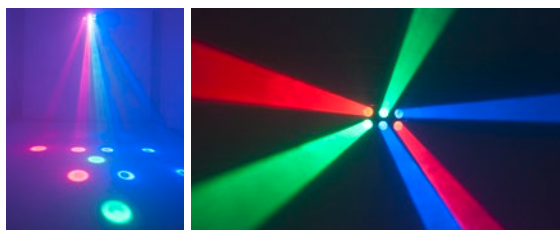

DMX RGB

EUROLITE LED SCY-300D Beam Effect

Beam effect with 2 rows and three lenses each

- Equipped with 18x3 W LED, 6 each in red, green and blue
- Each lens can be controlled individually via DMX
- Sound control via built-in microphone, strobe effect, auto mode, internal programs, master/slave function

No. 51918679

Technical specifications:

Power supply:	100-240 V AC, 50/60 Hz~
Power consumption:	50 W
Number of DMX channels:	3/20
DMX-512 connection:	3-pin XLR
Sound-control:	via built-in microphone
LED-Type:	3 W
Number of LEDs:	18: 6 each in red, green and blue
Dimensions (LxWxH):	230 x 320 x 260 mm
Weight:	4 kg

RGB

EUROLITE LED SCY-7 Beam Effect

Classic RGB beam effect with 63 LEDs

- One row with 7 glass lenses
- Up to 63 beams provide a room-filling effect
- Easy installation via mounting bracket

No. 51918670

Technical specifications:

EUROLITE LED SCY-200 Beam Effect

Classic beam effect as TCL version

- Bright fan effect with 6 x 3 W tricolor LED
- One row with 6 glass lenses
- Each lens can be controlled individually via DMX

No. 51918677