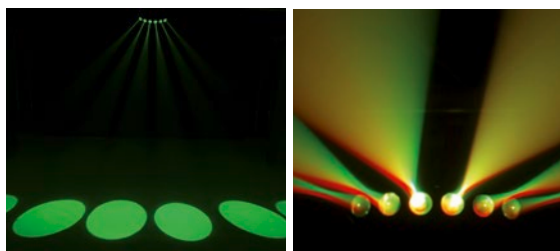

DMX RGB

EUROLITE LED SCY-300D Beam Effect

Beam effect with 2 rows and three lenses each

- Equipped with 18x3 W LED, 6 each in red, green and blue
- Each lens can be controlled individually via DMX
- Sound control via built-in microphone, strobe effect, auto mode, internal programs, master/slave function

RGB

EUROLITE LED SCY-7 Beam Effect

Classic RGB beam effect with 63 LEDs

- One row with 7 glass lenses
- Up to 63 beams provide a room-filling effect
- Easy installation via mounting bracket

No. 51918670

Technical specifications:

Power supply:	230 V AC, 50 Hz ~
Power consumption:	12 W
Sound-control:	via built-in microphone
LED type:	5 mm
Number of LEDs:	63
Beam angle:	15°
Dimensions (LxWxH):	335 x 425 x 180 mm
Weight:	4.4 kg

DMX TCL RGB

EUROLITE LED SCY-200 Beam Effect

Classic beam effect as TCL version

- Bright fan effect with 6 x 3 W tricolor LED
- One row with 6 glass lenses
- Each lens can be controlled individually via DMX

No. 51918677