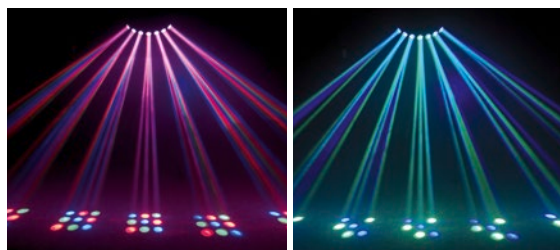

DMX RGB

EUROLITE LED SCY-300D Beam Effect

Beam effect with 2 rows and three lenses each

- Equipped with 18x3 W LED, 6 each in red, green and blue
- Each lens can be controlled individually via DMX
- Sound control via built-in microphone, strobe effect, auto mode, internal programs, master/slave function

No. 51918679

Technical specifications:

Power supply:	100-240 V AC, 50/60 Hz~
Power consumption:	50 W
Number of DMX channels:	3/20
DMX-512 connection:	3-pin XLR
Sound-control:	via built-in microphone
LED-Type:	3 W
Number of LEDs:	18: 6 each in red, green and blue
Dimensions (LxWxH):	230 x 320 x 260 mm
Weight:	4 kg

RGB

EUROLITE LED SCY-7 Beam Effect

Classic RGB beam effect with 63 LEDs

- One row with 7 glass lenses
- Up to 63 beams provide a room-filling effect
- Easy installation via mounting bracket

No. 51918670

Technical specifications:

EUROLITE LED SCY-200 Beam Effect

Classic beam effect as TCL version

- Bright fan effect with 6 x 3 W tricolor LED
- One row with 6 glass lenses
- Each lens can be controlled individually via DMX

No. 51918677