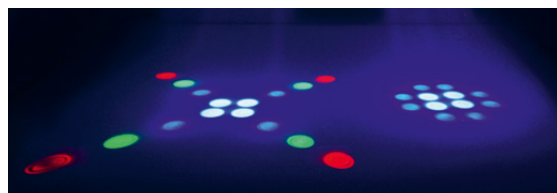

EUROLITE LED DMS-2 RGBAW

Double LED matrix effect

- DMX-controlled operation or stand-alone operation possible
- With 128 LEDs