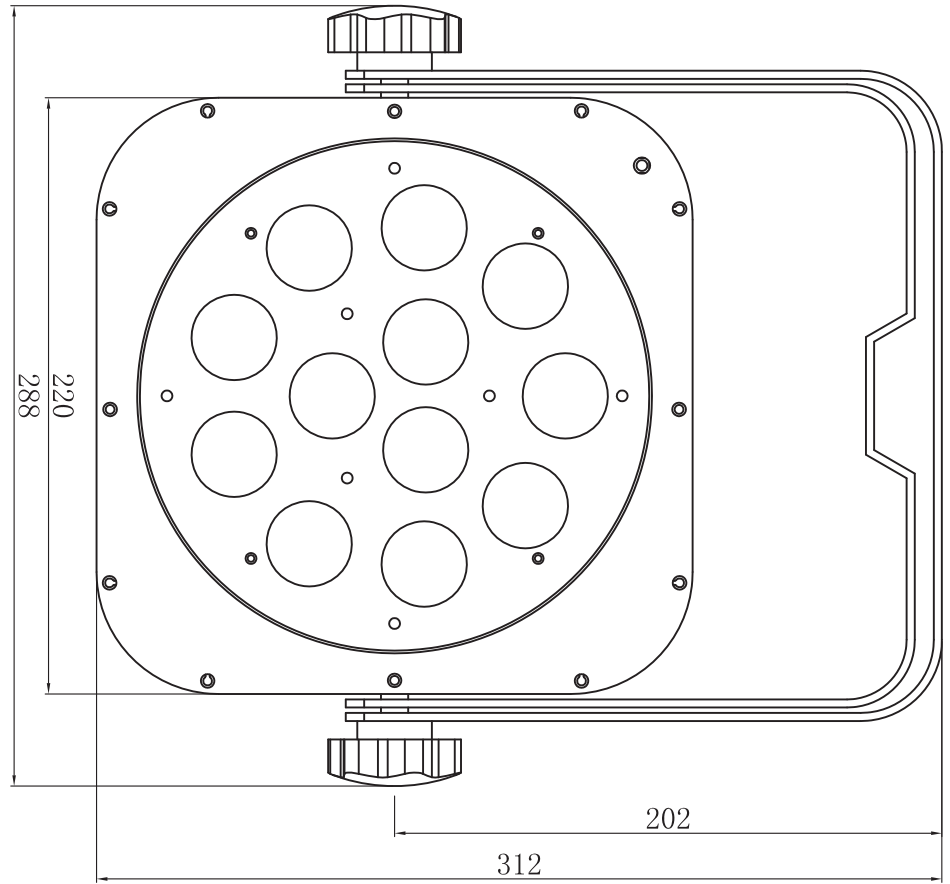

51915385 EUROLITE LED SLS-12 QCL 12x5W Floor  
51915387 EUROLITE LED SLS-12 QCL 12x5W Floor NSP  
51915395 EUROLITE LED SLS-12 BCL 12x5W Floor

51915385 EUROLITE LED SLS-12 QCL 12x5W Floor  
51915387 EUROLITE LED SLS-12 QCL 12x5W Floor NSP  
51915395 EUROLITE LED SLS-12 BCL 12x5W Floor