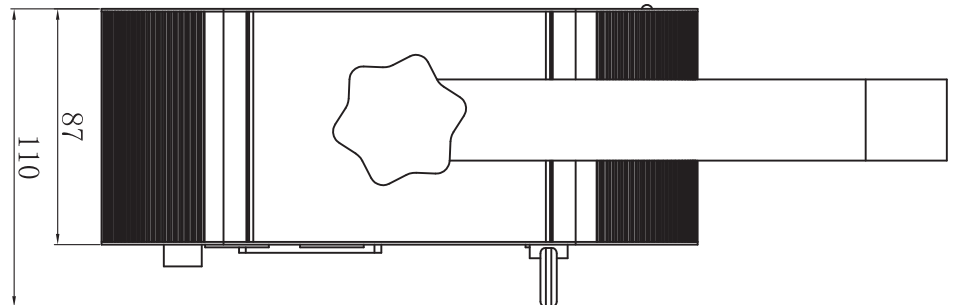

51915385 EUROLITE LED SLS-12 QCL 12x5W Floor  
51915387 EUROLITE LED SLS-12 QCL 12x5W Floor NSP  
51915395 EUROLITE LED SLS-12 BCL 12x5W Floor

51915385 EUROLITE LED SLS-12 QCL 12x5W Floor  
51915387 EUROLITE LED SLS-12 QCL 12x5W Floor NSP  
51915395 EUROLITE LED SLS-12 BCL 12x5W Floor